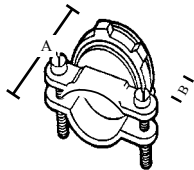

All above take 2 cables

FOR NM & SE CABLE

- ROUND CABLE

143R	10950	1"	SE CABLE 6-3, 4-3, 4-2, 2-2 NM CABLE 12-3, 12-4, 10-3, 10-4 8-3, 8-2, 6-2, 4-2	25	250	37
144R	10960	1 1/4"	SE CABLE 10-2, 8-2, 6-2, 4-2 NM CABLE 8-3, 6-3, 4-3, 2-3	10	100	24
145R	10970	1 1/2"	SE CABLES 3-3, 3-2, 3-1	5	50	34
146R	10980	2"	SE CABLES 3-4/0	5	50	23

NM BOX CONNECTORS

- TWO PIECE CLAMP BUTTERFLY TYPE

STEEL

TOPAZ CAT #	UPC#	SIZE	FITS CABLE	UNIT CTN	SHIP CASE	WT/ CASE
441	13990	3/8" TO 1/2"	2 OR 3#14, 12, 10, 8	100	1000	50
442	14000	3/4" TO 1"	2 OR 3#8, 6, 4	50	500	35
444	14010	1 1/4"	#2/0	25	250	25
445	14020	1 1/2"	#3/0, #4/0	25	250	40

CAT#	A	B	C
120	.814	.44	.92

CAT#	A	B
952	1.03	.42
953	1.20	.57
954	1.32	.64
955	1.32	.60
956	1.55	.71

CAT#	A	B
143R	1.190	.645
144R	1.330	.660
145R	1.470	.740
146R	1.620	.750

CAT#	A	B
441	1.310	.640
442	1.750	.765
444	2.120	.765
445	2.500	.780