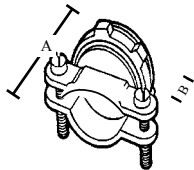

CAT#	A	B	C
120	.814	.44	.92

CAT#	A	B
952	1.03	.42
953	1.20	.57
954	1.32	.64
955	1.32	.60
956	1.55	.71

CAT#	A	B
143R	1.190	.645
144R	1.330	.660
145R	1.470	.740
146R	1.620	.750

CAT#	A	B
441	1.310	.640
442	1.750	.765
444	2.120	.765
445	2.500	.780

NM CLAMP TYPE CONNECTORS

- NON-WATERTIGHT
- TWO SCREWS

ZINC DIE CAST

TOPAZ CAT #	UPC#	SIZE	FITS CABLE	UNIT CTN	SHIP CASE	WT/ CASE
3/8" NM CABLE						
120	10690	1/2"	NM CABLE FROM 2#14-2 W/GROUND AND 2#12-2 W/GROUND	100	1000	50