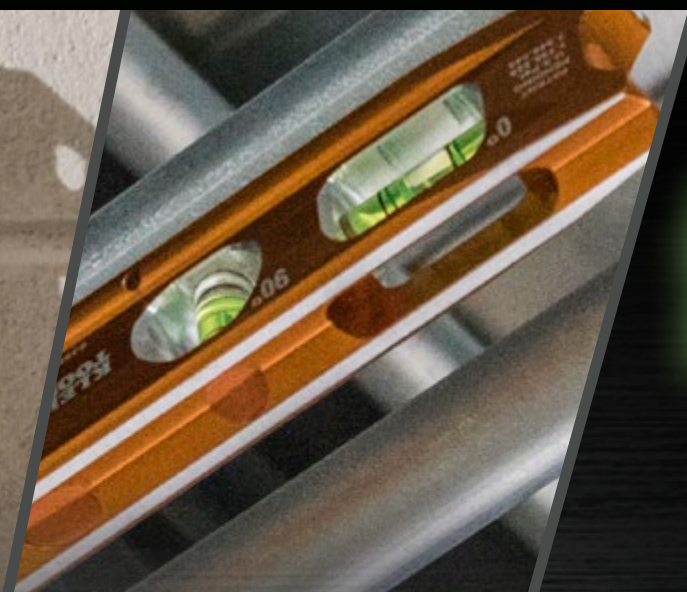

Unique 3-point attachment to securely hold to conduit

HIGH-VISIBILITY ORANGE
won't get lost on conduit

Patent Pending

MAGNET TRACK

Permanently locks magnets to levels

ULTRA POWERFUL
Rare-Earth Magnets

EASY-TO-READ
vials with top-view windows

Prevent dog-legs in conduit bends

Unique 3-point attachment to securely hold to conduit

HIGH-VISIBILITY ORANGE
won't get lost on conduit

Patent Pending

MAGNET TRACK

Permanently locks magnets to levels

ULTRA POWERFUL
Rare-Earth Magnets

EASY-TO-READ
vials with top-view windows

LIGHTS UP!

SUPER BRIGHT
HIGH-DEFINITION
LED VIALS

ACCU-BEND™
4-VIAL LEVEL
935AB4V

ACCU-BEND™
1-VIAL LEVEL
(does not include magnets)
935AB1V

Top V-Groove fits contour of pipe

Tapered nose easily slides into pockets and fits in tighter spaces

BILLET ALUMINUM TORPEDO LEVEL
935RB

LIGHTED BILLET TORPEDO LEVEL
935RBLT

ALUMINUM TORPEDO LEVEL

935R

- Tough aluminum frame
- Ultra powerful rare-earth magnets with locking track
- High-visibility orange body