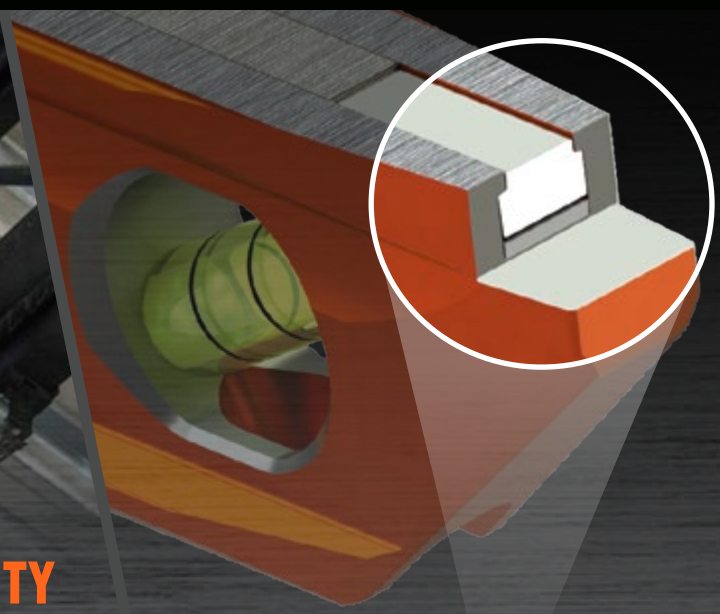

Unique 3-point attachment to securely hold to conduit

HIGH-VISIBILITY ORANGE
won't get lost on conduit

Patent Pending

MAGNET TRACK

Permanently locks magnets to levels

ULTRA POWERFUL
Rare-Earth Magnets

EASY-TO-READ
vials with top-view windows

Prevent dog-legs in conduit bends

Unique 3-point attachment to securely hold to conduit

HIGH-VISIBILITY ORANGE
won't get lost on conduit

Patent Pending

MAGNET TRACK

Permanently locks magnets to levels

ULTRA POWERFUL
Rare-Earth Magnets

EASY-TO-READ
vials with top-view windows

LIGHTS UP!

SUPER BRIGHT
HIGH-DEFINITION
LED VIALS

ACCU-BEND™
4-VIAL LEVEL
935AB4V

ACCU-BEND™
1-VIAL LEVEL
(does not include magnets)
935AB1V

Top V-Groove fits contour of pipe

Tapered nose easily slides into pockets and fits in tighter spaces

BILLET ALUMINUM TORPEDO LEVEL
935RB

LIGHTED BILLET TORPEDO LEVEL
935RBLT

ALUMINUM TORPEDO LEVEL

935R

- Tough aluminum frame
- Ultra powerful rare-earth magnets with locking track
- High-visibility orange body