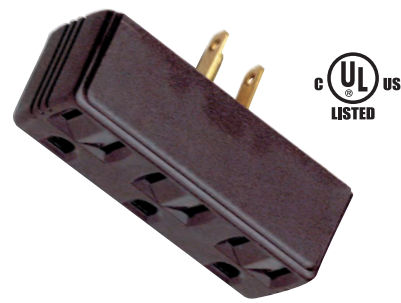

SWITCHES & ACCESSORIES

Outlets

Plug-In, Add On

90-1120 Ivory
Triple Cube Tap, Polarized
15A-125V

90-1119 Brown
Triple Cube Tap, Polarized
15A-125V

90-1118 Ivory
Single to Triple Adapter, Polarized
15A-125V

90-1117 Brown
Triple Cube Tap, Polarized
15A-125V

91-227 White
Single to Triple Adapter
with Glow Light
15A-125V, 1875W

90-2630 Ivory
6 Outlet Grounded Adapter
15A-125V-1875W

90-806
Three or Two Adapter
Polarized
15A-125V

90-1404 White
90-1405 Brown
Add-On Outlet, Non-Polarized
18/2 SPT-1
10A-125V
Non UL

80-2411
White Triple Grounded
Polarized Cube Tap
15A-125V-1875 Total Watts

SWITCHES & ACCESSORIES

Outlets

Plug-In, Add On

90-1120 Ivory
Triple Cube Tap, Polarized
15A-125V

90-1119 Brown
Triple Cube Tap, Polarized
15A-125V

90-1118 Ivory
Single to Triple Adapter, Polarized
15A-125V

90-1117 Brown
Triple Cube Tap, Polarized
15A-125V