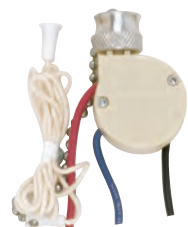

90-689 Nickel Finish

3-Way Ceiling Fan Switch, 2 Circuit w/Metal Chain, White Cord & Bell, Rated: 6A-125V, 3A-250V

Cat No.	Finish	Function	Bushing	Leads	Strip	Packed
90-689	Nickel	3-Way	3/8"	6"	3/4"	100