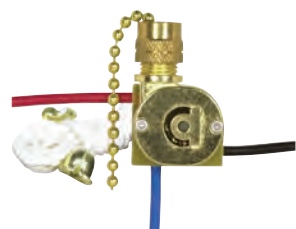

## Pull Chain Canopy & Ceiling Fan

90-704 Brass Finish

**On-Off Canopy Switch, Single Circuit w/Metal Chain,  
White Cord & Bell, Rated: 6A-125V, 3A-250V**

Cat No.	Finish	Function	Bushing	Leads	Strip	Packed
90-704	Brass	On-Off	3/8"	6"	3/4"	500
90-505	Nickel	On-Off	3/8"	6"	3/4"	500

90-689 Nickel Finish

**3-Way Ceiling Fan Switch, 2 Circuit w/Metal Chain,  
White Cord & Bell, Rated: 6A-125V, 3A-250V**

Cat No.	Finish	Function	Bushing	Leads	Strip	Packed
90-689	Nickel	3-Way	3/8"	6"	3/4"	100

80-1983 Nickel Finish

**3 Speed Ceiling Fan Switch, 4 Wire Quick Connect, 2 Circuit  
w/Metal Chain, White Cord & Bell, No Leads,  
Rated: 6A-125V, 3A-250V**

Cat No.	Finish	Function	Bushing	Leads	Strip	Packed
80-1983	Nickel	3 Speed	3/8"	None	N/A	250
80-1994	Brass	3 Speed	3/8"	None	N/A	250

### On-Off Canopy Switch, Single Circuit w/Metal Chain, White Cord & Bell, Rated: 6A-125V, 3A-250V

Cat No.	Finish	Function	Bushing	Leads	Strip	Packed
90-704	Brass	On-Off	3/8"	6"	3/4"	500
90-505	Nickel	On-Off	3/8"	6"	3/4"	500