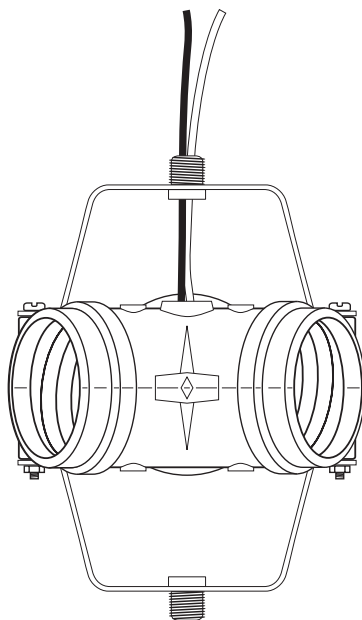

Medium Base Sockets Phenolic 3 Light Cluster

90-463
3 Light Cluster Socket
1 3/4" 1/8 IP Threaded Top
Bracket w/ 5/8" Nipple
1 3/4" 1/8 IP Threaded Bottom
Bracket w/ 5/8" Nipple
12" AWM B/W Leads 105°C
660W-250V

80-2449
3 Light Cluster Socket
Top Bracket Only
1 3/4" x 1/8 IP
w/ 5/8" Nipple
12" AWM B/W Leads 105°C
660W-250V

90-1587
3 Light Cluster Socket
On-Off Nickel Pull Chain
1 3/4" 1/8 IP Threaded Top
Bracket w/ 5/8" Nipple
1 3/4" 1/8 IP Threaded
Bottom Bracket
8" AWM B/W Leads 105°C
660W-250V