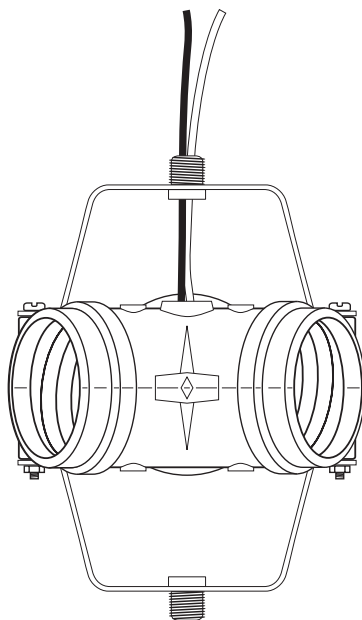

Medium Base Sockets Phenolic 3 Light Cluster

90-463
3 Light Cluster Socket
1 3/4" 1/8 IP Threaded Top
Bracket w/ 5/8" Nipple
1 3/4" 1/8 IP Threaded Bottom
Bracket w/ 5/8" Nipple
12" AWM B/W Leads 105°C
660W-250V

80-2449
3 Light Cluster Socket
Top Bracket Only
1 3/4" x 1/8 IP
w/ 5/8" Nipple
12" AWM B/W Leads 105°
660W-250V

90-1587
3 Light Cluster Socket
On-Off Nickel Pull Chain
1 3/4" 1/8 IP Threaded Top
Bracket w/ 5/8" Nipple
1 3/4" 1/8 IP Threaded
Bottom Bracket
8" AWM B/W Leads 105°C
660W-250V

80-2449
3 Light Cluster Socket
Top Bracket Only
1 3/4" x 1/8 IP
w/ 5/8" Nipple
12" AWM B/W Leads 105°C
660W-250V

90-1587
3 Light Cluster Socket
On-Off Nickel Pull Chain
1 3/4" 1/8 IP Threaded Top
Bracket w/ 5/8" Nipple
1 3/4" 1/8 IP Threaded
Bottom Bracket
8" AWM B/W Leads 105°C
660W-250V