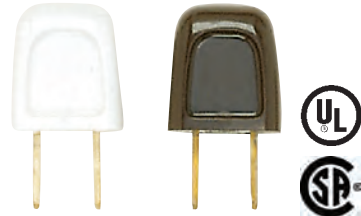

SWITCHES & ACCESSORIES

Attachment Plugs

SPT-1, SPT-2

SPT-1

90-393 Ivory
90-394 Brown
Attachment Plug
Polarized 18/2 SPT-1
10A-125V

SPT-1

90-631 White
90-632 Brown
Quick Connect Plug
Non Polarized 18/2 SPT-1
6A-125V

SPT-1

90-1520 White 80-2228 Ivory
90-1521 Brown 80-2229 Silver
90-1522 Black 80-2230 Gold
Quick Connect Plug
Polarized 18/2 SPT-1
6A-125V

SPT-1

90-715 Brown

90-716 Ivory

90-719 Black

90-2041 Gold

90-2245 Silver

90-2605 White

Slide Plug
Polarized 18/2 SPT-1
8A-125V

SPT-2

90-695 Brown

90-696 Ivory
90-697 Black

90-2040 Gold
90-2244 Silver
90-2606 White

Slide Plug
Polarized 18/2 SPT-2
8A-125V

SPT-2

90-2607 White
90-2608 Brown
90-2609 Black

90-2617 Gold
90-2618 Silver

Quick Connect Plug
Polarized 18/2 SPT-2
6A-125V

SWITCHES & ACCESSORIES

Attachment Plugs

SPT-1, SPT-2

SPT-1

90-393 Ivory
90-394 Brown
Attachment Plug
Polarized 18/2 SPT-1
10A-125V