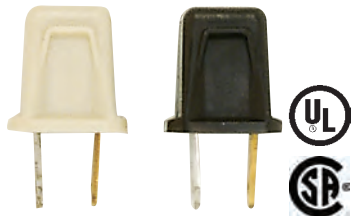

SWITCHES & ACCESSORIES

Attachment Plugs

SPT-1, SPT-2

SPT-1

90-393 Ivory
90-394 Brown
Attachment Plug
Polarized 18/2 SPT-1
10A-125V

SPT-1

90-631 White
90-632 Brown
Quick Connect Plug
Non Polarized 18/2 SPT-1
6A-125V

SPT-1

90-1520 White 80-2228 Ivory
90-1521 Brown 80-2229 Silver
90-1522 Black 80-2230 Gold
Quick Connect Plug
Polarized 18/2 SPT-1
6A-125V

SPT-1

90-715 Brown

90-716 Ivory

90-719 Black

90-2041 Gold

90-2245 Silver

90-2605 White

Slide Plug
Polarized 18/2 SPT-1
8A-125V

SPT-2

90-695 Brown

90-696 Ivory
90-697 Black

90-2040 Gold
90-2244 Silver
90-2606 White

Slide Plug
Polarized 18/2 SPT-2
8A-125V

SPT-2

90-2607 White
90-2608 Brown
90-2609 Black

90-2617 Gold
90-2618 Silver

Quick Connect Plug
Polarized 18/2 SPT-2
6A-125V

SWITCHES & ACCESSORIES

Attachment Plugs

SPT-1, SPT-2

SPT-1

90-393 Ivory
90-394 Brown
Attachment Plug
Polarized 18/2 SPT-1
10A-125V