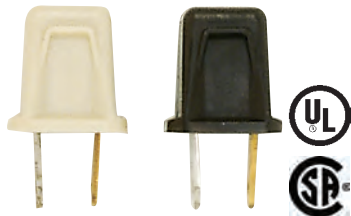

SWITCHES & ACCESSORIES

Attachment Plugs

SPT-1, SPT-2

SPT-1

90-393 Ivory
90-394 Brown
Attachment Plug
Polarized 18/2 SPT-1
10A-125V

SPT-1

90-631 White
90-632 Brown
Quick Connect Plug
Non Polarized 18/2 SPT-1
6A-125V

SPT-1

90-1520 White 80-2228 Ivory
90-1521 Brown 80-2229 Silver
90-1522 Black 80-2230 Gold
Quick Connect Plug
Polarized 18/2 SPT-1
6A-125V

SPT-1

90-715 Brown

90-716 Ivory

90-719 Black

90-2041 Gold

90-2245 Silver

90-2605 White

Slide Plug
Polarized 18/2 SPT-1
8A-125V

SPT-2

90-695 Brown 90-2040 Gold
90-696 Ivory 90-2244 Silver
90-697 Black 90-2606 White

Slide Plug
Polarized 18/2 SPT-2
8A-125V

SPT-2

90-2607 White 90-2617 Gold
90-2608 Brown 90-2618 Silver
90-2609 Black

Quick Connect Plug
Polarized 18/2 SPT-2
6A-125V

SWITCHES & ACCESSORIES

Attachment Plugs

SPT-1, SPT-2

SPT-1

90-393 Ivory
90-394 Brown
Attachment Plug
Polarized 18/2 SPT-1
10A-125V

SPT-1

90-631 White
90-632 Brown
Quick Connect Plug
Non Polarized 18/2 SPT-1
6A-125V