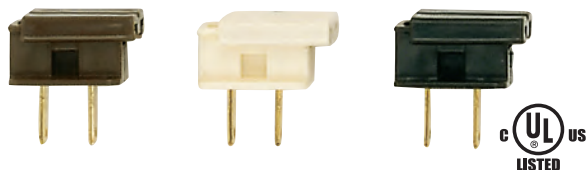

SWITCHES & ACCESSORIES

Attachment Plugs

SPT-1, SPT-2

SPT-1

90-393 Ivory
90-394 Brown
Attachment Plug
Polarized 18/2 SPT-1
10A-125V

SPT-1

90-631 White
90-632 Brown
Quick Connect Plug
Non Polarized 18/2 SPT-1
6A-125V

SPT-1

90-1520 White 80-2228 Ivory
90-1521 Brown 80-2229 Silver
90-1522 Black 80-2230 Gold
Quick Connect Plug
Polarized 18/2 SPT-1
6A-125V

SPT-1

90-715 Brown

90-716 Ivory

90-719 Black

90-2041 Gold

90-2245 Silver

90-2605 White

Slide Plug
Polarized 18/2 SPT-1
8A-125V

SPT-2

90-695 Brown 90-2040 Gold
90-696 Ivory 90-2244 Silver
90-697 Black 90-2606 White

Slide Plug
Polarized 18/2 SPT-2
8A-125V

SPT-2

90-2607 White 90-2617 Gold
90-2608 Brown 90-2618 Silver
90-2609 Black

Quick Connect Plug
Polarized 18/2 SPT-2
6A-125V

SWITCHES & ACCESSORIES

Attachment Plugs

SPT-1, SPT-2

SPT-1

90-393 Ivory
90-394 Brown
Attachment Plug
Polarized 18/2 SPT-1
10A-125V

SPT-1

90-631 White
90-632 Brown
Quick Connect Plug
Non Polarized 18/2 SPT-1
6A-125V