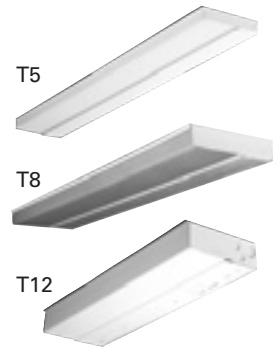

DIMENSIONS⁽¹⁾

NOMINAL LENGTH	A	B
T5	1 1/16" (27mm)	5" (127mm)
T8	1 1/4" (32mm)	4 1/2" (114mm)
T12	1 3/4" (32mm)	5 1/8" (131mm)

DESCRIPTION

The Metalux Residential Thin Profile Undercabinet fixture provides effective task and enhancement lighting solutions for any decor. The series incorporates the latest Energy Efficient Technology, T5 fluorescent lamps and a ribbed acrylic diffuser to efficiently improve the appearance and productivity of the illuminated environment. Fixture lighting can be directed from under cabinets, shelves or overhead areas. The unique low profile design of the undercabinet fixture conforms to various applications such as kitchens, offices, study areas, displays, computer work centers and practically any undercounter installation where an inconspicuous light source is required.

CLOSET LIGHT

1 Lamp 18" Fluorescent
RESIDENTIAL
LOW PROFILE

- Uses one T8 fluorescent lamp (not included)
- Low profile
- White ribbed acrylic diffuser/easily removed
- Pull chain
- Baked white enamel finish
- Suitable for damp locations
- UL/CUL Listed