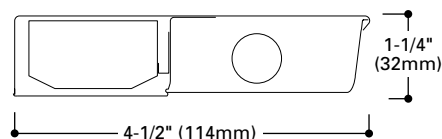

DIMENSIONS⁽¹⁾

DESCRIPTION

The Metalux Residential 18" Closet Light w/pull chain provides effective task or closet lighting solutions. The Closet Light uses a fluorescent T8 lamp with a ribbed acrylic diffuser. This fixture can be wall or ceiling mounted. The low profile design of the closet light conforms to various applications such as over shelves or in low ceilings.

ORDERING INFORMATION⁽²⁾

Catalog Number	Description	Shipping Wt.
18" UNDERCABINETS		
8600PC	18" length, 1 lamp, T8, 15 Watt w/pull chain	4 lbs. (1.8kg)

NOTE: ⁽¹⁾ Specifications & dimensions subject to change without notice. ⁽²⁾ Consult your Cooper Lighting Representative for availability and ordering information.