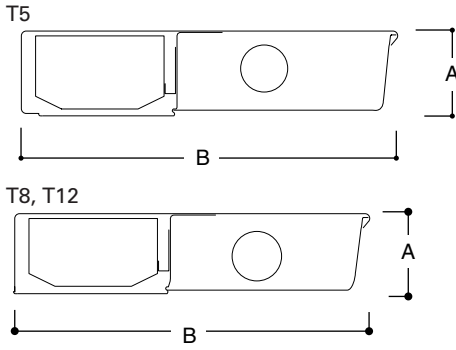

Standard T12 Magnetic Undercabinets (With Rocker Switch)

8615R	18", 1 Lamp, T12, 15 Watt, Direct Wire, With Rocker Switch	5 lbs. (2.3kg)
8720R	24", 1 Lamp, T12, 20 Watt, Direct Wire, With Rocker Switch	6 lbs. (2.7kg)
8830R	36", 1 Lamp, T12, 30 Watt, Direct Wire, With Rocker Switch	8 lbs. (3.6kg)
8940R	48", 1 Lamp, T12, 40 Watt, Direct Wire, With Rocker Switch	9 lbs. (4.1kg)
(With Rocker Switch and Cord & Plug)		
8615RC	18", 1 Lamp, T12, 15 Watt, Direct Wire, With Rocker Switch and Cord & Plug	5 lbs. (2.3kg)
8720RC	24", 1 Lamp, T12, 20 Watt, Direct Wire, With Rocker Switch and Cord & Plug	6 lbs. (2.7kg)
8830RC	36", 1 Lamp, T12, 30 Watt, Direct Wire, With Rocker Switch and Cord & Plug	8 lbs. (3.6kg)
8940RC	48", 1 Lamp, T12, 40 Watt, Direct Wire, With Rocker Switch and Cord & Plug	9 lbs. (4.1kg)

ORDERING INFORMATION⁽²⁾

Catalog Number	Description	Shipping Wt.
18" UNDERCABINETS		
8600PC	18" length, 1 lamp, T8, 15 Watt w/pull chain	4 lbs. (1.8kg)

NOTE: ⁽¹⁾ Specifications & dimensions subject to change without notice. ⁽²⁾ Consult your Cooper Lighting Representative for availability and ordering information.

DIMENSIONS⁽¹⁾

NOMINAL LENGTH	A	B
T5	1 1/16" (27mm)	5" (127mm)
T8	1 1/4" (32mm)	4 1/2" (114mm)
T12	1 3/4" (32mm)	5 1/8" (131mm)

DESCRIPTION

The Metalux Residential Thin Profile Undercabinet fixture provides effective task and enhancement lighting solutions for any decor. The series incorporates the latest Energy Efficient Technology, T5 fluorescent lamps and a ribbed acrylic diffuser to efficiently improve the appearance and productivity of the illuminated environment. Fixture lighting can be directed from under cabinets, shelves or overhead areas. The unique low profile design of the undercabinet fixture conforms to various applications such as kitchens, offices, study areas, displays, computer work centers and practically any undercounter installation where an inconspicuous light source is required.