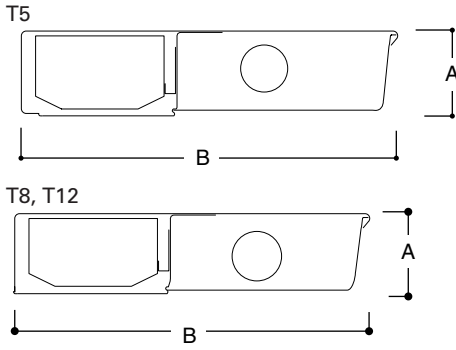

DIMENSIONS⁽¹⁾

NOMINAL LENGTH	A	B
T5	1 1/16" (27mm)	5" (127mm)
T8	1 1/4" (32mm)	4 1/2" (114mm)
T12	1 3/4" (32mm)	5 1/8" (131mm)

DESCRIPTION

The Metalux Residential Thin Profile Undercabinet fixture provides effective task and enhancement lighting solutions for any decor. The series incorporates the latest Energy Efficient Technology, T5 fluorescent lamps and a ribbed acrylic diffuser to efficiently improve the appearance and productivity of the illuminated environment. Fixture lighting can be directed from under cabinets, shelves or overhead areas. The unique low profile design of the undercabinet fixture conforms to various applications such as kitchens, offices, study areas, displays, computer work centers and practically any undercounter installation where an inconspicuous light source is required.

ORDERING INFORMATION⁽²⁾

Catalog Number	Description	Shipping Wt.
18" UNDERCABINETS		
8600PC	18" length, 1 lamp, T8, 15 Watt w/pull chain	4 lbs. (1.8kg)

NOTE: ⁽¹⁾ Specifications & dimensions subject to change without notice. ⁽²⁾ Consult your Cooper Lighting Representative for availability and ordering information.