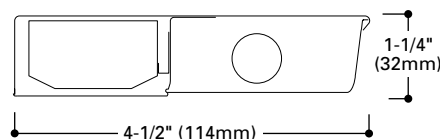

DIMENSIONS⁽¹⁾

DESCRIPTION

The Metalux Residential 18" Closet Light w/pull chain provides effective task or closet lighting solutions. The Closet Light uses a fluorescent T8 lamp with a ribbed acrylic diffuser. This fixture can be wall or ceiling mounted. The low profile design of the closet light conforms to various applications such as over shelves or in low ceilings.

ORDERING INFORMATION⁽²⁾

Catalog Number	Description	Shipping Wt.
18" UNDERCABINETS		
8600PC	18" length, 1 lamp, T8, 15 Watt w/pull chain	4 lbs. (1.8kg)

NOTE: ⁽¹⁾ Specifications & dimensions subject to change without notice. ⁽²⁾ Consult your Cooper Lighting Representative for availability and ordering information.