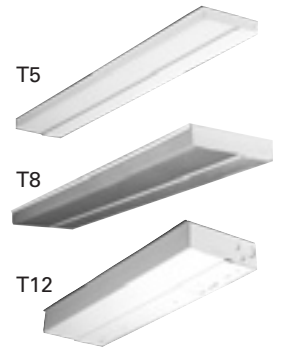

DIMENSIONS⁽¹⁾

DESCRIPTION

The Metalux Residential 18" Closet Light w/pull chain provides effective task or closet lighting solutions. The Closet Light uses a fluorescent T8 lamp with a ribbed acrylic diffuser. This fixture can be wall or ceiling mounted. The low profile design of the closet light conforms to various applications such as over shelves or in low ceilings.

ORDERING INFORMATION⁽²⁾

Catalog Number	Description	Shipping Wt.
18" UNDERCABINETS		
8600PC	18" length, 1 lamp, T8, 15 Watt w/pull chain	4 lbs. (1.8kg)

NOTE: ⁽¹⁾ Specifications & dimensions subject to change without notice. ⁽²⁾ Consult your Cooper Lighting Representative for availability and ordering information.

DIMENSIONS⁽¹⁾

NOMINAL LENGTH	A	B
T5	1 1/16" (27mm)	5" (127mm)
T8	1 1/4" (32mm)	4 1/2" (114mm)
T12	1 3/4" (32mm)	5 1/8" (131mm)

DESCRIPTION

The Metalux Residential Thin Profile Undercabinet fixture provides effective task and enhancement lighting solutions for any decor. The series incorporates the latest Energy Efficient Technology, T5 fluorescent lamps and a ribbed acrylic diffuser to efficiently improve the appearance and productivity of the illuminated environment. Fixture lighting can be directed from under cabinets, shelves or overhead areas. The unique low profile design of the undercabinet fixture conforms to various applications such as kitchens, offices, study areas, displays, computer work centers and practically any undercounter installation where an inconspicuous light source is required.