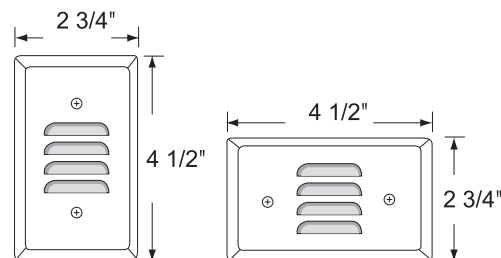

Dimensions

- Height 4.5" x Width 2.75"

Finish

- Available in White, brushed aluminum, and light almond

Certifications

- UL listed for damp location
- 5 year limited warranty

ORDERING		Example: 8908WW		
Model #	Finish			
8908				
8908	BA	:	Brushed Aluminum	
	LAL			Light Almond
	WW			White

8908 Series

120V-60Hz

Catalog #:		Type
Project:		Date
Prepared by:		

LED Mini Step Light

DESCRIPTION

The 8908 Series Mini LED Step Light is a easy-to-install low profile fixture that produces an attractive glow. Ideal for lighting low light areas such as corridors or pathways, and can be mounted vertically or horizontally.

Dimensions

- Height 4.5" x Width 2.75"

Finish

- Available in White, brushed aluminum, and light almond

Certifications

- UL listed for damp location
- 5 year limited warranty

ORDERING

Example: 8908WW