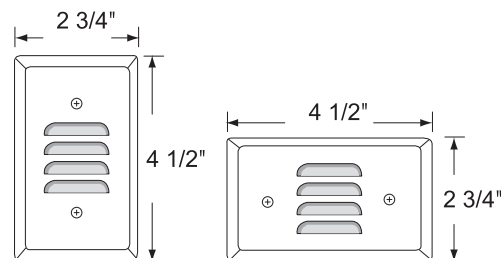

8908 Series

120V-60Hz

Catalog #:		Type
Project:		Date
Prepared by:		

LED Mini Step Light

LED Mini Step Light

DESCRIPTION

The 8908 Series Mini LED Step Light is a easy-to-install low profile fixture that produces an attractive glow. Ideal for lighting low light areas such as corridors or pathways, and can be mounted vertically or horizontally.

DESIGN FEATURES

Construction

- IC rated for direct contact w/ insulation
- Horizontal and vertical louvered front cover included

Electrical

- 120V-60Hz
- 50,000 hour projected life
- LED
- 1Watt
- Available in 3500K
- CRI 80

Dimensions

- Height 4.5" x Width 2.75"

Finish

- Available in White, brushed aluminum, and light almond

Certifications

- UL listed for damp location
- 5 year limited warranty

ORDERING		Example: 8908WW		
Model #	Finish			
8908				
8908	BA	:	Brushed Aluminum	
	LAL			Light Almond
	WW			White

Dimensions

- Height 4.5" x Width 2.75"

Finish

- Available in White, brushed aluminum, and light almond

Certifications

- UL listed for damp location
- 5 year limited warranty

ORDERING

Example: 8908WW