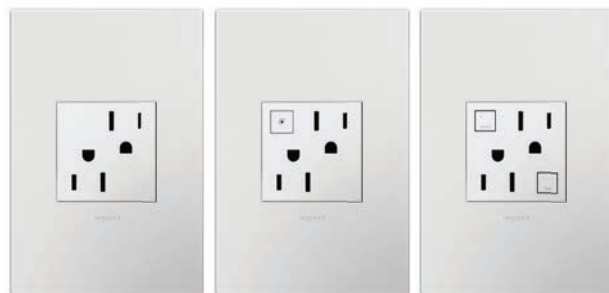

Outlets & Night Lights

TAMPER-RESISTANT OUTLET | ARTR152W4

Upgrade from a standard outlet with discreet tamper-resistance.

ENERGY-SAVING ON/OFF OUTLET | ARPS152W4

Add style, while reducing energy waste. Outlet can be shut off when not in use to avoid pulling power in standby mode.

TAMPER-RESISTANT SELF-TEST

GFCI OUTLET | AGFTR2152W4

Get superior safety and superior style. Protects against electrical shock caused by ground-faults.