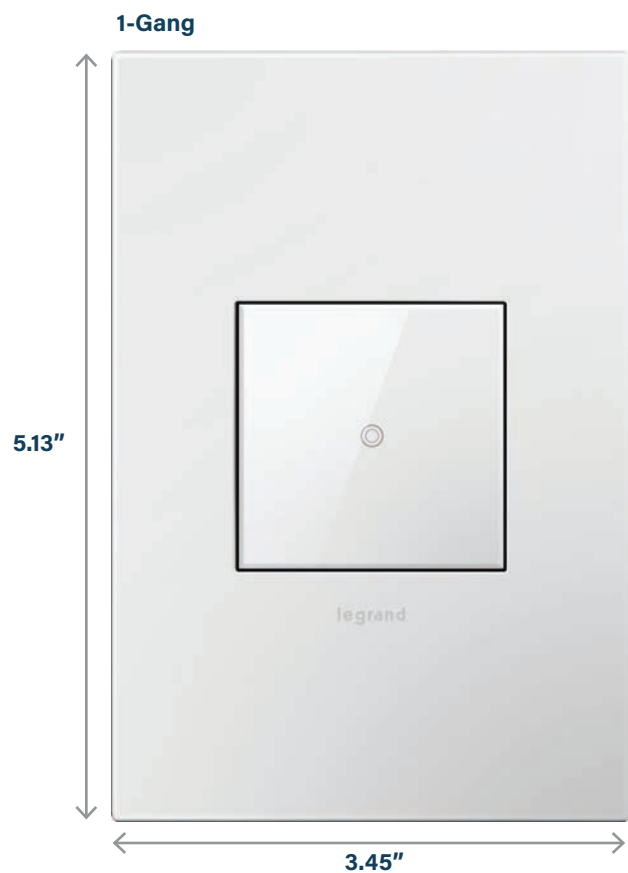

Wall Plates

Available in six gang sizes, adorne wall plates provide the perfect complement to adorne switches, dimmers, outlets and accessories. The collection includes a variety of finishes, from cast metals like Satin Nickel and Oil-Rubbed Bronze to real materials such as linen and wood. In addition, the collection includes a full offering of plastic plates in contemporary and classic colors, as well as three innovative Soft Touch finishes. Each wall plate is packaged with a mounting frame to enable easy installation when paired with a device. All plates are screwless and simply snap onto the included metal frame. See page 40 for more information on the adorne frame system.

All adorne wall plates are UL and ETL-approved. 5- and 6-Gang wall plates are not available in all colors.