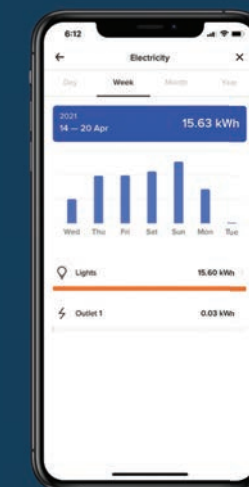

Smart Lighting

Manage lights and power, from anywhere, with the Legrand Home + Control app.

radiant® WITH Netatmo

SMART GATEWAY WITH NETATMO | WNRH1WH
Start here to create a robust, dedicated network for advanced smart control throughout an entire home. Required for all “with Netatmo” smart lighting solutions.

SMART SWITCH WITH NETATMO | WNRL10WH
Get advanced control of your lights from any smart device, from anywhere. Optimized for whole home use. Requires Smart Gateway. Plug-in version also available.

SMART TRU-UNIVERSAL DIMMER WITH NETATMO | WNRL50WH
This dimmer self-calibrates to work with virtually any 120V dimmable bulb or fixture (excludes 0-10V). Plug-in version also available.

SMART OUTLET WITH NETATMO | WNRR15WH
Get advanced control of power from any smart device, from anywhere. One outlet is app-controlled, the other is always on. Requires Smart Gateway. 15A and 20A versions available.

SMART WIRELESS DIMMER WITH NETATMO | WNRL63WH
Add to any wall or surface for easy 3-way dimming control. Battery-operated; no wiring required. Switch also available.

SMART WIRELESS SCENE CONTROLLER WITH NETATMO | WNRCB40WH
Add to any wall or surface for one-tap control of four lighting scenes. Battery-operated; no wiring required.