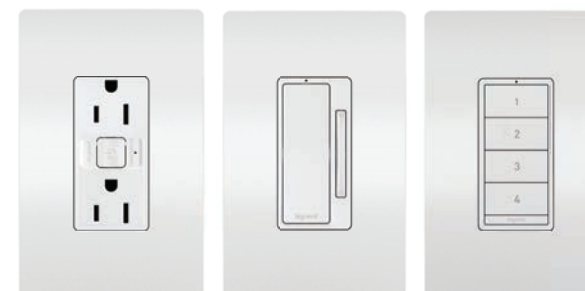

SMART OUTLET WITH NETATMO | WNRR15WH
Get advanced control of power from any smart device, from anywhere. One outlet is app-controlled, the other is always on. Requires Smart Gateway. 15A and 20A versions available.

SMART WIRELESS DIMMER WITH NETATMO | WNRL63WH
Add to any wall or surface for easy 3-way dimming control. Battery-operated; no wiring required. Switch also available.

SMART WIRELESS SCENE CONTROLLER WITH NETATMO | WNRCB40WH
Add to any wall or surface for one-tap control of four lighting scenes. Battery-operated; no wiring required.