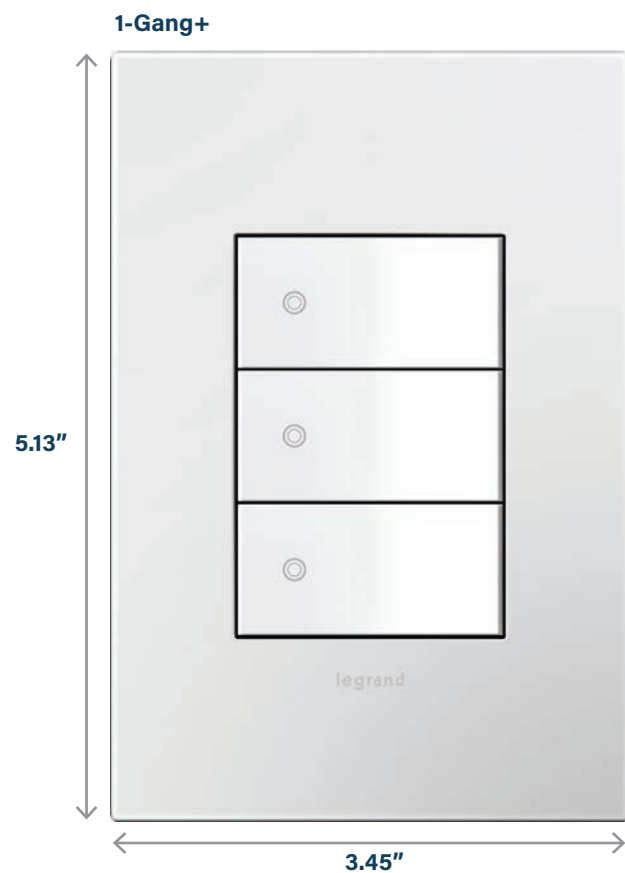

Wall Plates

Available in six gang sizes, adorne wall plates provide the perfect complement to adorne switches, dimmers, outlets and accessories. The collection includes a variety of finishes, from cast metals like Satin Nickel and Oil-Rubbed Bronze to real materials such as linen and wood. In addition, the collection includes a full offering of plastic plates in contemporary and classic colors, as well as three innovative Soft Touch finishes. Each wall plate is packaged with a mounting frame to enable easy installation when paired with a device. All plates are screwless and simply snap onto the included metal frame. See page 40 for more information on the adorne frame system.

All adorne wall plates are UL and ETL-approved. 5- and 6-Gang wall plates are not available in all colors.