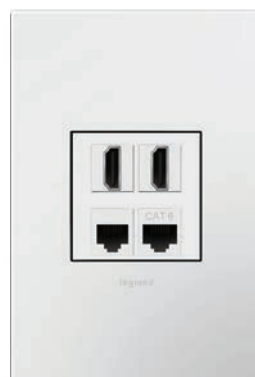

Blank Module

NAME	PART NUMBER	DESCRIPTION	COLOR/FINISH
Half-Size Blank	AABK1W4 AABK1M4 AABK1G4	Use this blank insert to give your project a complete, finished look. Pair it with other half-size devices, like the Night Light, Paddle Switch or USB, in a 1-gang wall plate.	White Magnesium Graphite

Keystone Frames

For a consistent look throughout the project, select an adorne keystone frame to enable audio, video and data connectivity in an adorne wall plate. Simply pair a 1-port, 2-port or 4-port frame with any keystone inserts shown on the next page and then mount in an adorne wall plate for a complete installation.

NAME	PART NUMBER	COLOR/FINISH
1-Port Frame	AC1PFW1 AC1PFM1 AC1PFG1	White Magnesium Graphite
2-Port Frame	AC2PFW1 AC2PFM1 AC2PFG1	White Magnesium Graphite
4-Port Frame	AC4PFW1 AC4PFM1	White Magnesium
In-Wall Cable Access Port	ACBRSTPW1 ACBRSTPM1	White Magnesium

1-Port Frame