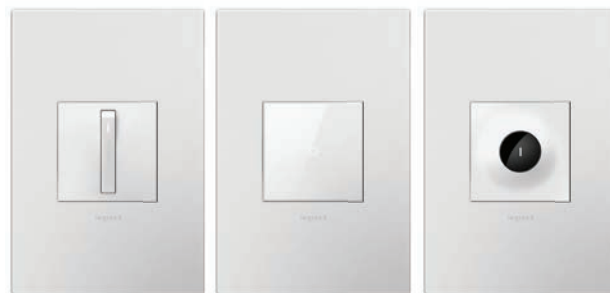

WHISPER® SWITCH | ASWR1532W4
Turn lights on/off with a fluid, gentle action.

TOUCH SWITCH | ASTH1532W2
Turn lights on/off with just a simple touch.

WAVE® SWITCH | ASWV1532W2
Go germ-free. Turn lights on/off with a wave.