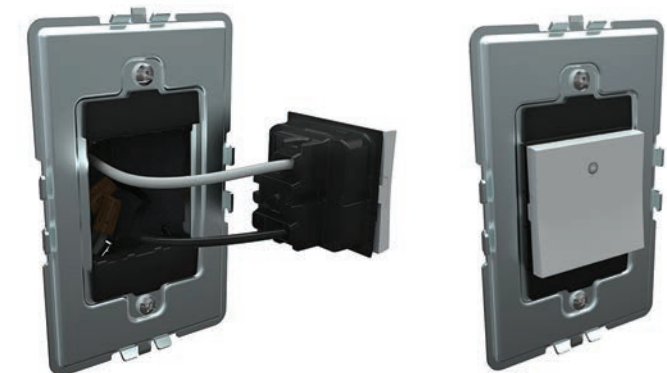

## The adorne Modular System

Complete versatility and unmatched flexibility

adorne fits in all existing NEMA-approved wallboxes.\*

The frame is grounded.

Device snaps into the frame and is automatically grounded\*\*. It self-aligns without any screws.

Standard Wallbox

Ground Wire

Frame

Device

Wall Plate

Wall plate snaps onto frame; no screws required.

Modular system solves device alignment problems, improving fit and finish in multi-gang installations.

\* Does not apply to Pop-Out Outlet.  
\*\* Does not apply to Pop-Out Outlet, 20A Outlet, or 20A GFCI Outlet.

Devices simply snap into the frame from the front. During installation, screw the frame to the box, then pull the wires through the frame and wire the device. Then, simply snap the device into the frame.