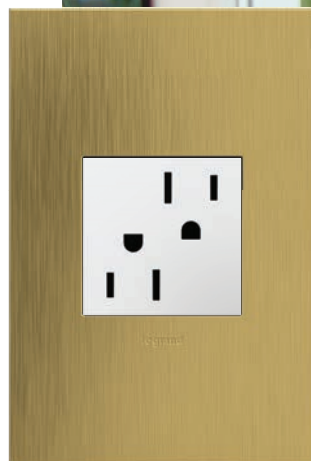

Two Collections. Infinite Possibilities.

The adorne and radiant Collections offer solutions to fit any need, in colors and finishes to match every taste — whether it means blending seamlessly into a room that’s traditional and timeless, or adding an attention-grabbing accent to a more contemporary space.

Find your perfect finishing touch with designer switches and outlets.

The adorne Collection. Bold and beautiful, in the signature square. Select from adorne switches, dimmers and outlets in graphite, magnesium and white finishes, then pair them with dazzling screwless wall plates available in on-trend colors, finishes and materials.