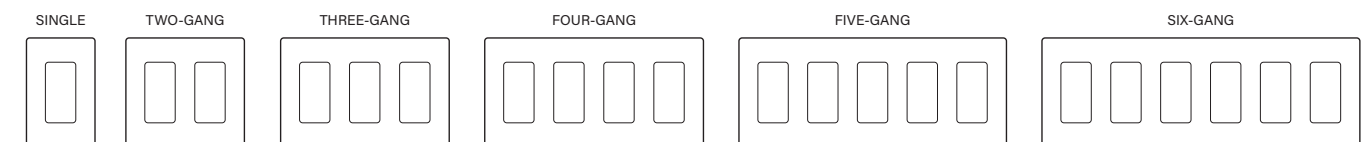

Screwless Wall Plates

How to build a better wall plate? Try clean lines and a satin finish, all without a screw in sight.

NAME	GANGS	PART NUMBER	NAME	GANGS	PART NUMBER
Black	1-Gang 2-Gang 3-Gang 4-Gang 5-Gang 6-Gang	RWP26BK RWP262BK RWP263BK RWP264BK RWP265BK RWP266BK	Ivory	1-Gang 2-Gang 3-Gang 4-Gang 5-Gang 6-Gang	RWP26I RWP262I RWP263I RWP264I RWP265I RWP266I
Brown	1-Gang 2-Gang 3-Gang 4-Gang 5-Gang 6-Gang	RWP26B RWP262B RWP263B RWP264B RWP265B RWP266B	Light Almond	1-Gang 2-Gang 3-Gang 4-Gang 5-Gang 6-Gang	RWP26LA RWP262LA RWP263LA RWP264LA RWP265LA RWP266LA
Gray	1-Gang 2-Gang 3-Gang 4-Gang 5-Gang 6-Gang	RWP26GRY RWP262GRY RWP263GRY RWP264GRY RWP265GRY RWP266GRY	White	1-Gang 2-Gang 3-Gang 4-Gang 5-Gang 6-Gang	RWP26W RWP262W RWP263W RWP264W RWP265W RWP266W

Metallic Screwless Wall Plates

NAME	GANGS	PART NUMBER	NAME	GANGS	PART NUMBER
Dark Bronze	1-Gang 2-Gang 3-Gang 4-Gang 5-Gang 6-Gang	RWP26DBCC6 RWP262DBCC6 RWP263DBCC6 RWP264DB RWP265DB RWP266DB	Nickel	1-Gang 2-Gang 3-Gang 4-Gang 5-Gang 6-Gang	RWP26NICC6 RWP262NICC6 RWP263NICC6 RWP264NI RWP265NI RWP266NI
Graphite	1-Gang 2-Gang 3-Gang 4-Gang 5-Gang 6-Gang	RWP26GCC6 RWP262GCC6 RWP263GCC6 RWP264CC6 RWP265G RWP266G			

Screwless Wall Plates with Microban®

Classic radiant style made cleaner and more durable through lasting Microban® antimicrobial* protection.

NAME	GANGS	PART NUMBER
White with Microban	1-Gang 2-Gang 3-Gang 4-Gang	RWP26WAMCC6 RWP262WAMCC6 RWP263WAMCC6 RWP264WAMCC6