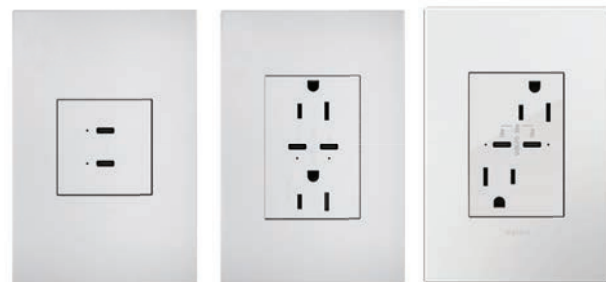

USB Charging Solutions

65W USB OUTLET MODULE, TYPE-C | ARUSB65PDW4
Featuring dual Type-C ports with industry-leading 65W of power each. Includes advanced Power Delivery* technology. Ideal for charging phones, tablets and laptops.

65W USB OUTLET, PLUS-SIZE, TYPE-C, 15A, TAMPER-RESISTANT | ARTRUSB15PD65W4
Features dual Type-C charging ports with 65W each. Includes two 15-amp AC receptacles. Advanced Power Delivery optimizes charging speeds while safeguarding against overheating.

30W USB OUTLET, PLUS-SIZE, TYPE-C, 15A, TAMPER-RESISTANT | ARTRUSB15PD30W4
Includes two USB Type-C charging ports of 30W each, coupled with two 15-amp AC receptacles. Advanced Power Delivery optimizes charging speeds while safeguarding against overheating.