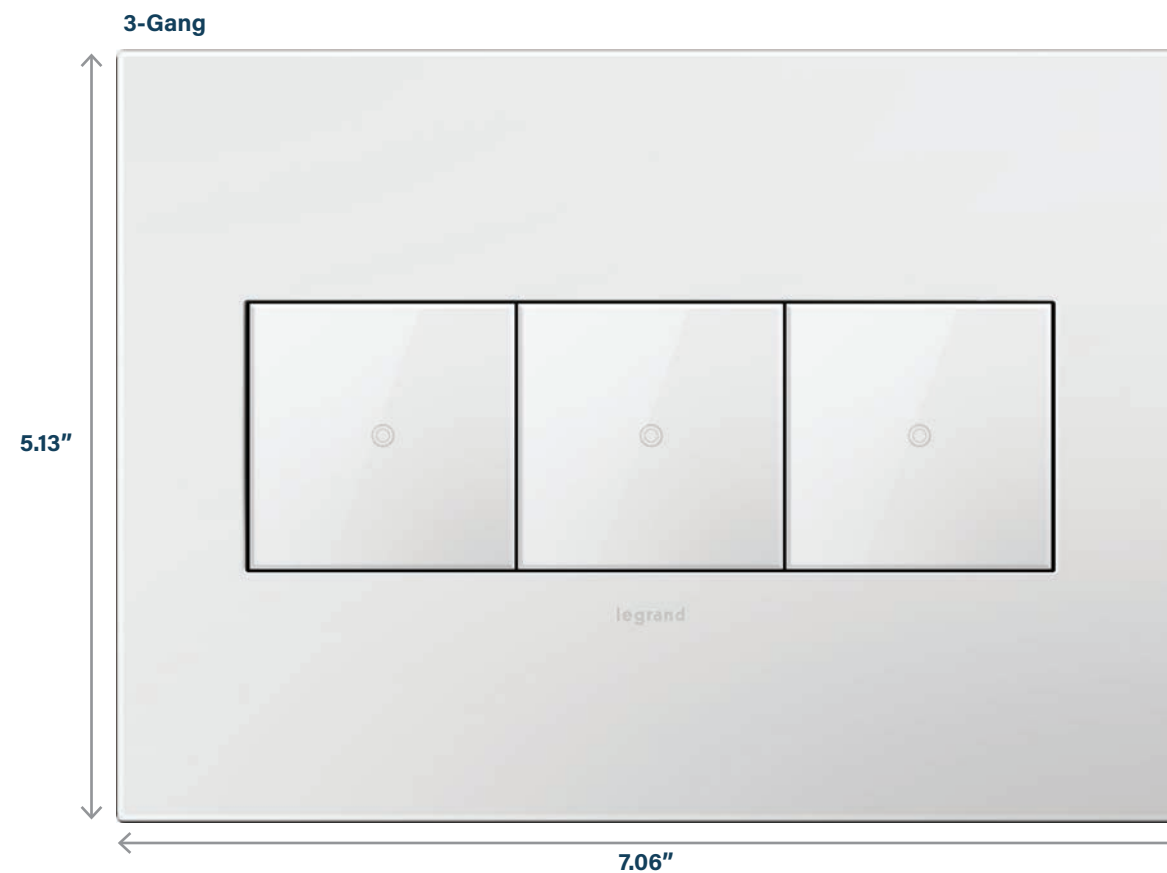

Wall Plates

Available in six gang sizes, adorne wall plates provide the perfect complement to adorne switches, dimmers, outlets and accessories. The collection includes a variety of finishes, from cast metals like Satin Nickel and Oil-Rubbed Bronze to real materials such as linen and wood. In addition, the collection includes a full offering of plastic plates in contemporary and classic colors, as well as three innovative Soft Touch finishes. Each wall plate is packaged with a mounting frame to enable easy installation when paired with a device. All plates are screwless and simply snap onto the included metal frame. See page 40 for more information on the adorne frame system.

All adorne wall plates are UL and ETL-approved. 5- and 6-Gang wall plates are not available in all colors.