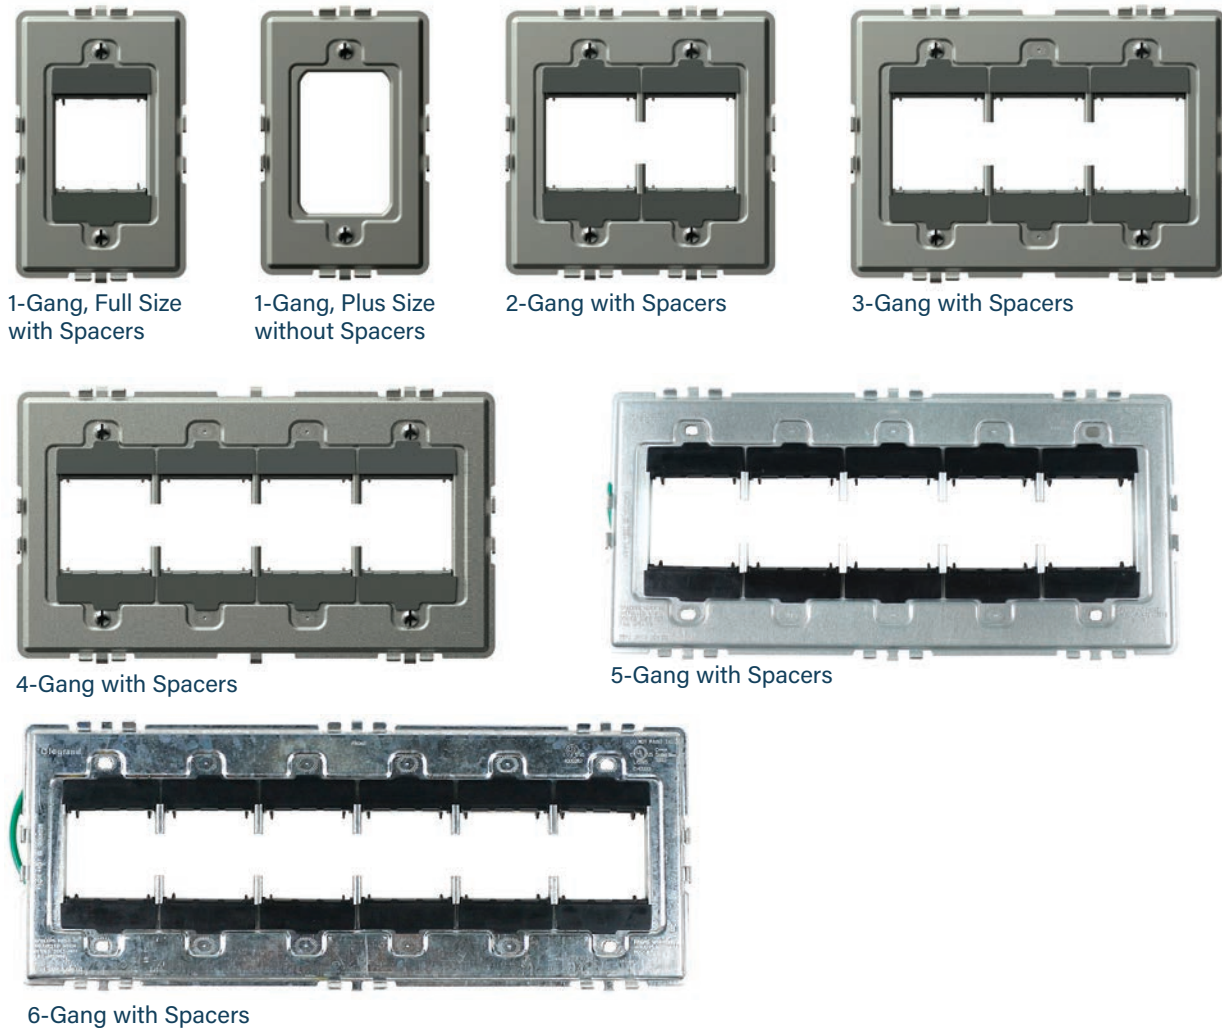

The adorne Frame System

The frame is the foundation upon which the adorne modular system is built. It is manufactured with high-strength galvanized metal and includes a ground wire.

Frames include plastic spacers. The spacers remain in place for devices with full size back bodies. They must be removed for devices with plus size back bodies, such as dimmers and GFCI outlets.

The frame completes the enclosure, providing a safe installation during the construction phase and allowing the wall plate to be installed at the end of the project.

Each frame includes a leaded ground that supports the full adorne system. Most switches, outlets and wall plates (including cast metals) are automatically grounded to the frame, saving time and ensuring a safe and reliable ground path.