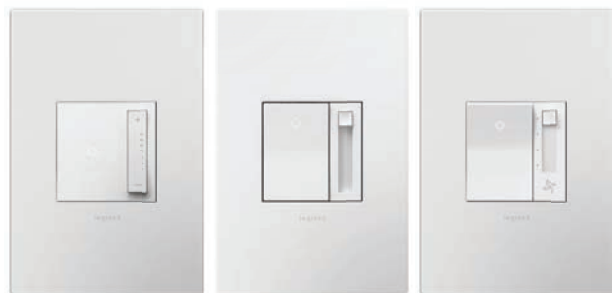

Dimmers & Switches

SOFTAP® TRU-UNIVERSAL DIMMER | ADTP703TUW4
This dimmer self-calibrates to work with virtually any 120V dimmable bulb or fixture (excludes 0-10V). Turn lights on/off with a light push action.

PADDLE LED ADVANCED DIMMER | ADPD153LW2
Upgrade from a standard switch or dimmer to turn lights on/off with an easy up-or-down action, or use the slider to adjust light level.

PADDLE FAN SPEED CONTROL | AAFN4S16AW4
Adjust fan speed with modern style.