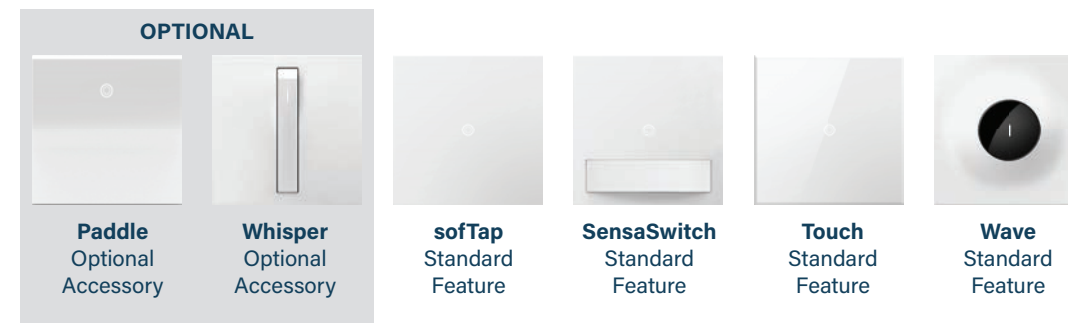

In-wall Night Light function

Press on Night Light to remove from wall

Portable flashlight function

## Locator Status Light: Find Us in the Dark

NAME	PART NUMBER	DESCRIPTION	COMPLIANCE
Locator Status Light 	AALS6 AALS277 (277 VAC)	Add a stylish, small locator light to your Paddle, or Whisper switch or dimmer and you'll never again have to slide your hand across the wall trying to find that switch.  The locator light is a standard feature of all other switches and dimmers. It can be disabled if desired.  Locator light is on when the load is off and off when the load is on.	cUL <sup>®</sup> LISTED, RoHS