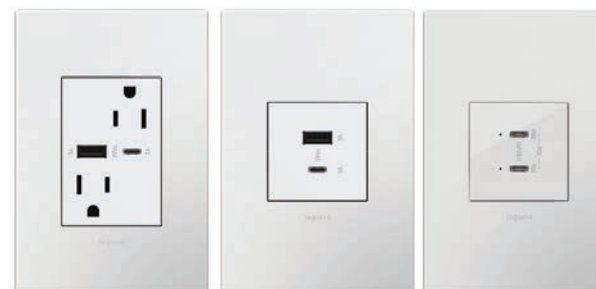

15W USB OUTLET, PLUS-SIZE, TYPE-A/C, 15A, TAMPER-RESISTANT | ARTRUSB156ACW4
One Type-A and one Type-C charging port of 15W each, coupled with two 15-amp AC receptacles.

15W USB OUTLET MODULE, TYPE-A/C | ARUSB2AC6W4
One Type-A and one Type-C USB charging ports. No need for bulky adapters.

30W USB MODULE, TYPE-C | ARUSB30PDW4
Two USB Type-C charging ports. Advanced Power Delivery optimizes charging speeds while safeguarding against overheating.