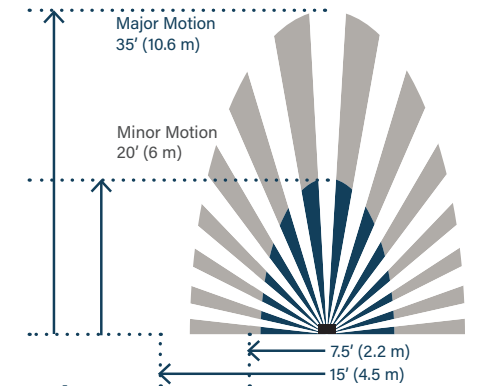

Note: Due to manufacturer variations and modifications, we are unable to ensure indefinite dimming compatibility with any bulb or fixture.
*No antimicrobial efficacy claims are being made or are valid with respect to products sold in Canada.

SensaSwitch® + SensaDimmer

SensaSwitches include passive infrared (PIR) sensor technology, automatically turning lights on or off when you enter or leave a room. The design features an innovative micro-movement sensor that allows you to also manually turn on lights with a soft touch of the finger. SensaSwitches are available in three models:

- Auto-ON/Auto-OFF: Automatically turns lights on when you enter a room and off when you leave. (Occupancy Sensor)
- Manual-ON/Auto-OFF: Allows you to turn lights on when you enter a room and automatically turns them off when you leave. (Vacancy Sensor)
- Manual-ON/Timed-OFF: Allows you to turn lights on when you enter a room and select a time for lights to turn off (options include 10, 20, 30, and 60 minutes). (Timer)

The SensaDimmer turns lights on when you enter a room and off when you leave, but can be adjusted to become Manual-ON/Auto-OFF if desired.

Now with lasting Microban® antimicrobial* protection for cleaner, more durable devices.

Coverage Area

The Occupancy Sensor, Vacancy Sensor, and SensaDimmer each have a maximum coverage range of 180 degrees and a coverage area of 600 sq. ft. The sensor must have a clear and unobstructed view of the coverage area. Objects blocking the sensor's lens may prevent detection thereby causing the light to turn off even though someone is in the area. Windows, glass doors, and other transparent barriers will obstruct the sensor's view and prevent detection.

NAME	PART NUMBER	DESCRIPTION	COLOR/FINISH	RATING	COMPATIBLE LOADS	COMPLIANCE
SensaSwitch, Auto-ON/Auto-OFF	ASOS32W4 ASOS32M4 ASOS32G4	Single-pole/3-way. Time delay of 5-30 min. Occupancy Sensor (Must be paired with another SensaSwitch or SensaDimmer in 3-way applications)	White Magnesium Graphite	120V, 600W, 60 Hz, 1/6 Hp	All Loads	, RoHS
SensaSwitch, Manual-ON/Auto-OFF	ASVS12W4 ASVS12M4 ASVS12G4	Single-pole/3-way. Time delay of 5-30 min. Vacancy Sensor (Must be paired with another SensaSwitch or SensaDimmer in 3-way applications)	White Magnesium Graphite	120V, 600W, 60 Hz, 1/6 Hp	All Loads	, RoHS CA Title 24
SensaSwitch, Manual-ON/Timed-OFF	ASTM2W2 ASTM2M2 ASTM2G2	Single-pole/3-way. Time delay options include 10, 20, 30 or 60 min. (Must be paired with another SensaSwitch or SensaDimmer in 3-way applications)	White Magnesium Graphite	120V, 600W, 60 Hz, 1/6 Hp	All Loads	, RoHS
SensaDimmer, Auto-ON/Auto-OFF	ADSM703HW2 ADSM703HM2 ADSM703HG2	Single-pole/3-way. Time delay of 5-30 min. Dimming Occupancy Sensor (Must be paired with another SensaSwitch or SensaDimmer in 3-way applications)	White Magnesium Graphite	120V 700W	Incandescent, Halogen	, RoHS

*No antimicrobial efficacy claims are being made or are valid with respect to products sold in Canada.