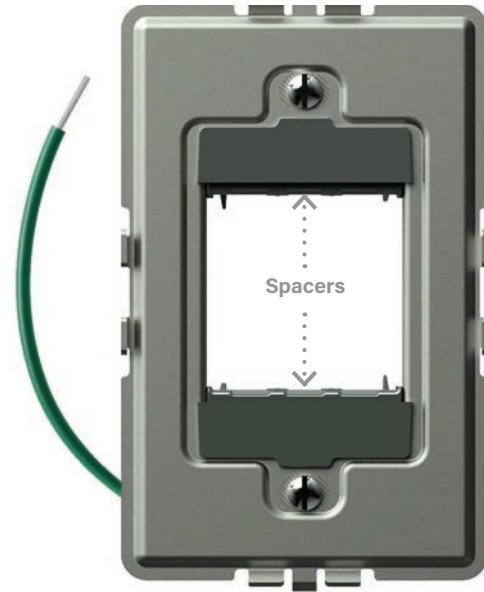

The adorne Frame System

The frame is the foundation upon which the adorne modular system is built. It is manufactured with high-strength galvanized metal and includes a ground wire.

Frames include plastic spacers. The spacers remain in place for devices with full size back bodies. They must be removed for devices with plus size back bodies, such as dimmers and GFCI outlets.

The frame completes the enclosure, providing a safe installation during the construction phase and allowing the wall plate to be installed at the end of the project.

Each frame includes a leaded ground that supports the full adorne system. Most switches, outlets and wall plates (including cast metals) are automatically grounded to the frame, saving time and ensuring a safe and reliable ground path.