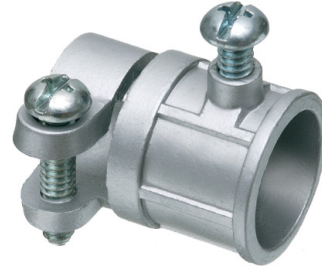

Arlington

Part : 861

Description: Combination Coupling (EMT Set-Screw to Flex)

Listing: ULCSA

Country of Origin: USA

Weight: 0.088 lbs/each

Height: 1.645"

Width: 1.363"

Cable Range: 0.850 - 0.910

EMT Size: 1/2"

Flex Cable Size: 1/2"

Trade Size: 1/2"

Packaging

Unit: 25 pcs

Standard: 250 pcs