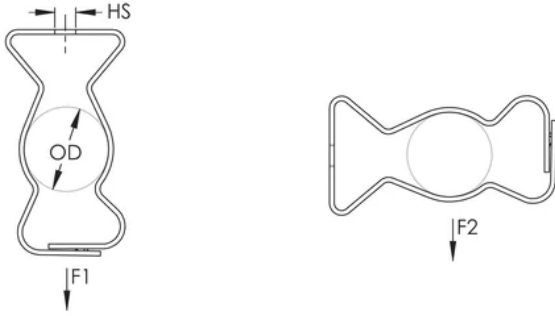

Outer Diameter (OD): 0.710" - 1.18"

Hole Size (HS): 9/32"

Hole Type: Plain

Static Load 1 (F1): 100lb

Static Load 2 (F2): 25lb

DIAGRAMS

WARNING

nVent products shall be installed and used only as indicated in nVent's product instruction sheets and training materials. Instruction sheets are available at www.nvent.com and from your nVent customer service representative. Improper installation, misuse, misapplication or other failure to completely follow nVent's instructions and warnings may cause product malfunction, property damage, serious bodily injury and death and/or void your warranty.

North America

+1.800.753.9221

Option 1 – Customer Care

Option 2 – Technical Support

Europe

Netherlands:

+31 800-0200135

France:

+33 800 901 793

Europe

Germany:

800 1890272

Other Countries:

+31 13 5835404

APAC

Shanghai:

+ 86 21 2412 1618/19

Sydney:

+61 2 9751 8500

Our powerful portfolio of brands:
nVent.com **CADDY ERICO HOFFMAN RAYCHEM SCHROFF**
TRACER

© 2024 nVent. All nVent marks and logos are owned or licensed by nVent Services GmbH or its affiliates. All other trademarks are the property of their respective owners.

nVent reserves the right to change specifications without notice.