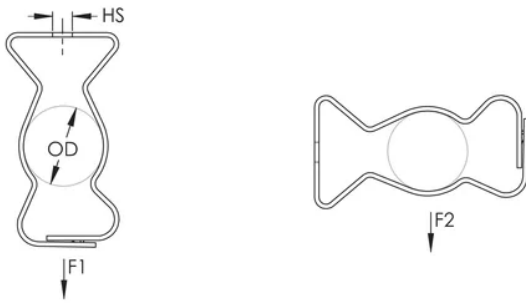

## SNAP CLOSE CONDUIT/PIPE CLAMP, SPRING STEEL, 1/2", 3/4" EMT, 1/2", 3/4" RIGID/PIPE, 9/32" HOLE, PLAIN

Low profile locking tabs and smooth gripping dimples remove the possibility of scrapes

812M and 16M feature double tabs to center conduit, increase range and holding power and prevent conduit from sliding

### PRODUCT ATTRIBUTES

Material: Spring Steel

Finish: nVent CADDY Armour

EMT Conduit Size: 1/2";3/4"

Rigid Conduit/Pipe Size: 1/2";3/4"

Outer Diameter (OD): 0.71 – 1.18"

Hole Size (HS): 9/32"

Hole Type: Plain

## DIAGRAMS