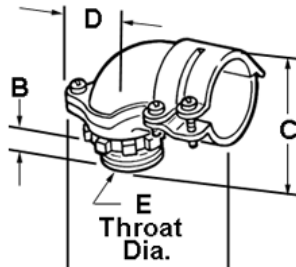

## 90° - Large Size- Malleable

### Application

90 Degrees fitting with cover used for connecting flexible metal conduit to box or enclosure.

Dimension A in Inches: 5  
Dimension B in Inches: 9/16  
Dimension C in Inches: 3-1/8  
Dimension D in Inches: 1-1/2  
Dimension E in Inches: 1.600

**Catalog ID:** 809

**UPC Number:** 781747008091

**Description:** Connector, 90 Degrees, Malleable Iron, Size K.O. 1 1/2 Inch

**Application:** 90 Degrees fitting with cover used for connecting flexible metal conduit to box or enclosure.

**Trade Size:** 1-1/2"

**Std Pkg Qty:** 5

**Unit Qty:** ----