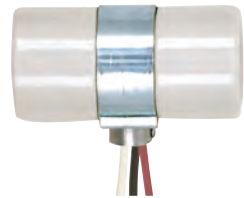

80-1081
Glazed
660W-250V

Three Light Porcelain Socket w/ 1/8 IP Slip Hole w/Metal Strap

Cat No.	Leads	Screw Shell	Master
80-1082	24" AWM 150°	Aluminum	100 Bulk

80-1082
Glazed
660W-250V

Medium Base Lampholders

80-1330
Glazed
660W-250V

Twin Porcelain Socket w/Flange Bushing Cap

Cat No.	Leads	Cap	Screw Shell	Master
80-1314	9" AWM B/W 150°	1/8 IPS	CSSNP	100/10

80-1314
Glazed
660W-250V

Twin Porcelain Socket w/Top Bracket Pre-Wired

Cat No.	Leads	Cap	Screw Shell	Master
80-2492	9" AWM B/W 150°	1/8 IPS	CSSNP	100/10

80-2492
Glazed
660W-250V

Twin 2 Circuit-3 Wire Porcelain Socket w/Single 1/8 IP Bushing

Cat No.	Leads	Cap	Screw Shell	Master
80-1081	24" AWM 150°	1/8 IPS	CSSNP	100/10

80-1081
Glazed
660W-250V

Three Light Porcelain Socket w/ 1/8 IP Slip Hole w/Metal Strap

Cat No.	Leads	Screw Shell	Master
80-1082	24" AWM 150°	Aluminum	100 Bulk

80-1082
Glazed
660W-250V