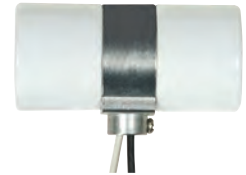

Medium Base Lampholders

Porcelain—Pre-Wired Sockets

SOCKETS & LAMP HOLDERS

Keyless Porcelain Socket w/Side Mount Bushing

Cat No.	Leads	Cap	Screw Shell	Master
80-1330	9" AWM B/W 150°	1/8 IPS	CSSNP	100/10
80-1445	12" AWM B/W 105°	1/8 IPS	CSSNP	200/10
80-1329	36" - 18/2 SPT-2 105° Clear Gold	1/8 IPS	CSSNP	100/10

80-1330
Glazed
660W-250V

Twin Porcelain Socket w/Flange Bushing Cap

Cat No.	Leads	Cap	Screw Shell	Master
80-1314	9" AWM B/W 150°	1/8 IPS	CSSNP	100/10

80-1314
Glazed
660W-250V

Twin Porcelain Socket w/Top Bracket Pre-Wired

Cat No.	Leads	Cap	Screw Shell	Master
80-2492	9" AWM B/W 150°	1/8 IPS	CSSNP	100/10

80-2492
Glazed
660W-250V

Twin 2 Circuit-3 Wire Porcelain Socket w/Single 1/8 IP Bushing

Cat No.	Leads	Cap	Screw Shell	Master
80-1081	24" AWM 150°	1/8 IPS	CSSNP	100/10

80-1081
Glazed
660W-250V

Three Light Porcelain Socket w/ 1/8 IP Slip Hole w/Metal Strap

Cat No.	Leads	Screw Shell	Master
80-1082	24" AWM 150°	Aluminum	100 Bulk

80-1082
Glazed
660W-250V

Medium Base Lampholders