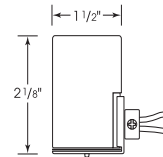

Keyless Porcelain Socket w/Side Mount Bushing

Cat No.	Leads	Cap	Screw Shell	Master
80-1330	9" AWM B/W 150°	1/8 IPS	CSSNP	100/10
80-1445	12" AWM B/W 105°	1/8 IPS	CSSNP	200/10
80-1329	36" - 18/2 SPT-2 105° Clear Gold	1/8 IPS	CSSNP	100/10

80-1330
Glazed
660W-250V