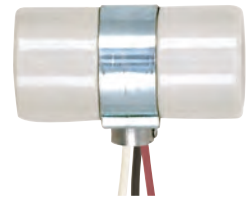

Medium Base Lampholders

Porcelain—Pre-Wired Sockets

Keyless Porcelain Socket w/Side Mount Bushing

Cat No.	Leads	Cap	Screw Shell	Master
80-1330	9" AWM B/W 150°	1/8 IPS	CSSNP	100/10
80-1445	12" AWM B/W 105°	1/8 IPS	CSSNP	200/10
80-1329	36" - 18/2 SPT-2 105° Clear Gold	1/8 IPS	CSSNP	100/10

80-1330
Glazed
660W-250V

Twin Porcelain Socket w/Flange Bushing Cap

Cat No.	Leads	Cap	Screw Shell	Master
80-1314	9" AWM B/W 150°	1/8 IPS	CSSNP	100/10

80-1314
Glazed
660W-250V

Twin Porcelain Socket w/Top Bracket Pre-Wired

Cat No.	Leads	Cap	Screw Shell	Master
80-2492	9" AWM B/W 150°	1/8 IPS	CSSNP	100/10

80-2492
Glazed
660W-250V

Twin 2 Circuit-3 Wire Porcelain Socket w/Single 1/8 IP Bushing

Cat No.	Leads	Cap	Screw Shell	Master
80-1081	24" AWM 150°	1/8 IPS	CSSNP	100/10

80-1081
Glazed
660W-250V

Three Light Porcelain Socket w/ 1/8 IP Slip Hole w/Metal Strap

Cat No.	Leads	Screw Shell	Master
80-1082	24" AWM 150°	Aluminum	100 Bulk

80-1082
Glazed
660W-250V

Medium Base Lampholders