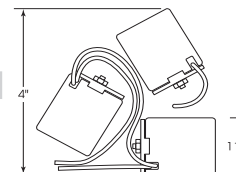

Three Light Porcelain Socket w/ 1/8 IP Slip Hole w/Metal Strap

Cat No.	Leads	Screw Shell	Master
80-1082	24" AWM 150°	Aluminum	100 Bulk