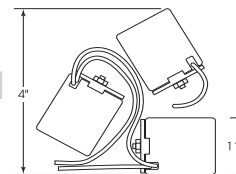

80-1330
Glazed
660W-250V

Twin Porcelain Socket w/Flange Bushing Cap

Cat No.	Leads	Cap	Screw Shell	Master
80-1314	9" AWM B/W 150°	1/8 IPS	CSSNP	100/10

80-1314
Glazed
660W-250V

Twin Porcelain Socket w/Top Bracket Pre-Wired

Cat No.	Leads	Cap	Screw Shell	Master
80-2492	9" AWM B/W 150°	1/8 IPS	CSSNP	100/10

80-2492
Glazed
660W-250V

Twin 2 Circuit-3 Wire Porcelain Socket w/Single 1/8 IP Bushing

Cat No.	Leads	Cap	Screw Shell	Master
80-1081	24" AWM 150°	1/8 IPS	CSSNP	100/10

80-1081
Glazed
660W-250V

Three Light Porcelain Socket w/ 1/8 IP Slip Hole w/Metal Strap

Cat No.	Leads	Screw Shell	Master
80-1082	24" AWM 150°	Aluminum	100 Bulk

80-1082
Glazed
660W-250V