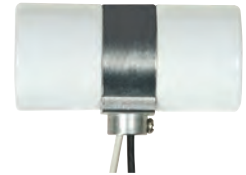

Medium Base Lampholders

Porcelain—Pre-Wired Sockets

Keyless Porcelain Socket w/Side Mount Bushing

Cat No.	Leads	Cap	Screw Shell	Master
80-1330	9" AWM B/W 150°	1/8 IPS	CSSNP	100/10
80-1445	12" AWM B/W 105°	1/8 IPS	CSSNP	200/10
80-1329	36" - 18/2 SPT-2 105° Clear Gold	1/8 IPS	CSSNP	100/10

80-1330
Glazed
660W-250V

Twin Porcelain Socket w/Flange Bushing Cap

Cat No.	Leads	Cap	Screw Shell	Master
80-1314	9" AWM B/W 150°	1/8 IPS	CSSNP	100/10

80-1314
Glazed
660W-250V

Twin Porcelain Socket w/Top Bracket Pre-Wired

Cat No.	Leads	Cap	Screw Shell	Master
80-2492	9" AWM B/W 150°	1/8 IPS	CSSNP	100/10

80-2492
Glazed
660W-250V

Twin 2 Circuit-3 Wire Porcelain Socket w/Single 1/8 IP Bushing

Cat No.	Leads	Cap	Screw Shell	Master
80-1081	24" AWM 150°	1/8 IPS	CSSNP	100/10

80-1081
Glazed
660W-250V

Three Light Porcelain Socket w/ 1/8 IP Slip Hole w/Metal Strap

Cat No.	Leads	Screw Shell	Master
80-1082	24" AWM 150°	Aluminum	100 Bulk

80-1082
Glazed
660W-250V

Medium Base Lampholders