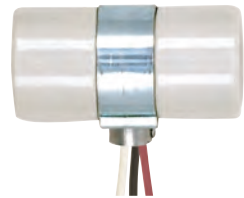

Medium Base Lampholders

Porcelain—Pre-Wired Sockets

SOCKETS & LAMP HOLDERS

Keyless Porcelain Socket w/Side Mount Bushing

Cat No.	Leads	Cap	Screw Shell	Master
80-1330	9" AWM B/W 150°	1/8 IPS	CSSNP	100/10
80-1445	12" AWM B/W 105°	1/8 IPS	CSSNP	200/10
80-1329	36" - 18/2 SPT-2 105° Clear Gold	1/8 IPS	CSSNP	100/10

80-1330
Glazed
660W-250V

Twin Porcelain Socket w/Flange Bushing Cap

Cat No.	Leads	Cap	Screw Shell	Master
80-1314	9" AWM B/W 150°	1/8 IPS	CSSNP	100/10

80-1314
Glazed
660W-250V

Twin Porcelain Socket w/Top Bracket Pre-Wired

Cat No.	Leads	Cap	Screw Shell	Master
80-2492	9" AWM B/W 150°	1/8 IPS	CSSNP	100/10

80-2492
Glazed
660W-250V

Twin 2 Circuit-3 Wire Porcelain Socket w/Single 1/8 IP Bushing

Cat No.	Leads	Cap	Screw Shell	Master
80-1081	24" AWM 150°	1/8 IPS	CSSNP	100/10

80-1081
Glazed
660W-250V

Three Light Porcelain Socket w/ 1/8 IP Slip Hole w/Metal Strap

Cat No.	Leads	Screw Shell	Master
80-1082	24" AWM 150°	Aluminum	100 Bulk

80-1082
Glazed
660W-250V

Medium Base Lampholders