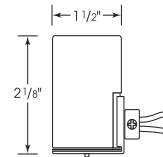

Medium Base Lampholders

Porcelain—Pre-Wired Sockets

Keyless Porcelain Socket w/Side Mount Bushing

Cat No.	Leads	Cap	Screw Shell	Master
80-1330	9" AWM B/W 150°	1/8 IPS	CSSNP	100/10
80-1445	12" AWM B/W 105°	1/8 IPS	CSSNP	200/10
80-1329	36" - 18/2 SPT-2 105° Clear Gold	1/8 IPS	CSSNP	100/10