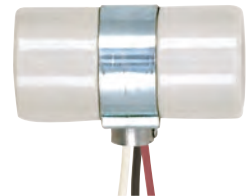

Medium Base Lampholders

Porcelain—Pre-Wired Sockets

SOCKETS & LAMP HOLDERS

Keyless Porcelain Socket w/Side Mount Bushing

Cat No.	Leads	Cap	Screw Shell	Master
80-1330	9" AWM B/W 150°	1/8 IPS	CSSNP	100/10
80-1445	12" AWM B/W 105°	1/8 IPS	CSSNP	200/10
80-1329	36" - 18/2 SPT-2 105° Clear Gold	1/8 IPS	CSSNP	100/10

80-1330
Glazed
660W-250V

Twin Porcelain Socket w/Flange Bushing Cap

Cat No.	Leads	Cap	Screw Shell	Master
80-1314	9" AWM B/W 150°	1/8 IPS	CSSNP	100/10

80-1314
Glazed
660W-250V

Twin Porcelain Socket w/Top Bracket Pre-Wired

Cat No.	Leads	Cap	Screw Shell	Master
80-2492	9" AWM B/W 150°	1/8 IPS	CSSNP	100/10

80-2492
Glazed
660W-250V

Twin 2 Circuit-3 Wire Porcelain Socket w/Single 1/8 IP Bushing

Cat No.	Leads	Cap	Screw Shell	Master
80-1081	24" AWM 150°	1/8 IPS	CSSNP	100/10

80-1081
Glazed
660W-250V

Three Light Porcelain Socket w/ 1/8 IP Slip Hole w/Metal Strap

Cat No.	Leads	Screw Shell	Master
80-1082	24" AWM 150°	Aluminum	100 Bulk

80-1082
Glazed
660W-250V

Medium Base Lampholders