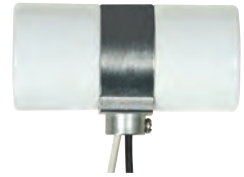

80-1081
Glazed
660W-250V

Three Light Porcelain Socket w/ 1/8 IP Slip Hole w/Metal Strap

Cat No.	Leads	Screw Shell	Master
80-1082	24" AWM 150°	Aluminum	100 Bulk

80-1082
Glazed
660W-250V

Medium Base Lampholders

80-1330
Glazed
660W-250V

Twin Porcelain Socket w/Flange Bushing Cap

Cat No.	Leads	Cap	Screw Shell	Master
80-1314	9" AWM B/W 150°	1/8 IPS	CSSNP	100/10

80-1314
Glazed
660W-250V

Twin Porcelain Socket w/Top Bracket Pre-Wired

Cat No.	Leads	Cap	Screw Shell	Master
80-2492	9" AWM B/W 150°	1/8 IPS	CSSNP	100/10

80-2492
Glazed
660W-250V

Twin 2 Circuit-3 Wire Porcelain Socket w/Single 1/8 IP Bushing

Cat No.	Leads	Cap	Screw Shell	Master
80-1081	24" AWM 150°	1/8 IPS	CSSNP	100/10

80-1081
Glazed
660W-250V

Three Light Porcelain Socket w/ 1/8 IP Slip Hole w/Metal Strap

Cat No.	Leads	Screw Shell	Master
80-1082	24" AWM 150°	Aluminum	100 Bulk

80-1082
Glazed
660W-250V