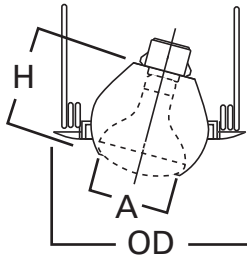

For use in Halo listed housings.

Select trims are classified for use in others housings. See www.eaton.com/lighting/legal.

E26 6" Trim Series

DESCRIPTION

Eyeball 30° tilt, self-flanged in the 6" trim family for use in recessed downlighting. Compatible for use in Halo and other housings.

Catalog #		Type
Project		
Comments		Date
Prepared by		

SPECIFICATION FEATURES

- 30° tilt, 360° rotation
- Torsion spring retention
- Wide choice of finishes for any decor
- Socket supporting eyeball
- 78PAT makes installation Air-Tite regardless of housing used