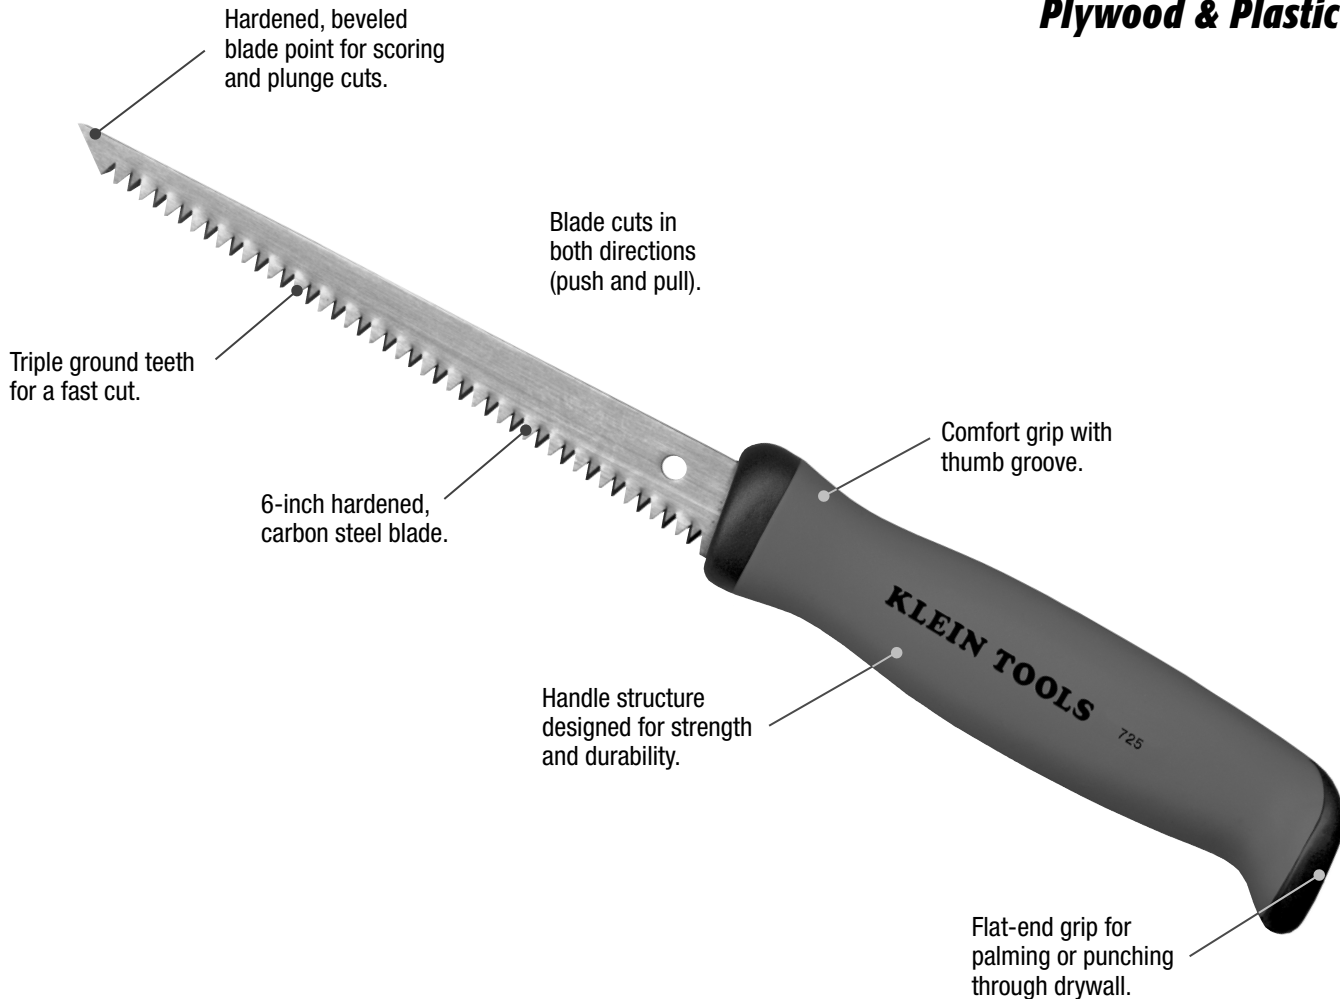

JAB SAW

*Cuts Drywall, Wallboard,
Plywood & Plastic*

**KLEIN
TOOLS®**

Handy, Versatile Job Saw Cuts Through the Job in a Hurry!

Introducing Klein's new tough and durable job saw. The hardened, carbon steel blade and comfort-cushion grip handle makes it easy for cutting drywall, wallboard, plywood, and plastic. The 6-inch blade with precision-ground teeth cuts materials easily on an angle or a curve, and in both directions (push and pull). The sharpened tip provides easy drywall start-up without drilling. The flat-end handle design makes it convenient for palming or punching through drywall. This versatile cutting tool is perfect for any professional who needs to cut openings for a multitude of applications like electrical outlets, switches, and boxes in existing walls.

Ordering Information

	Cat. No.	UPC No. 0-92644+	Description	Overall Length
NEW!	725	31000-3	Jab Saw, Multiuse	12" (305 mm)

JAB SAW

*Cuts Drywall, Wallboard,
Plywood & Plastic*

**KLEIN
TOOLS®**

Handy, Versatile Jab Saw Cuts Through the Job in a Hurry!

Introducing Klein's new tough and durable jab saw. The hardened, carbon steel blade and comfort-cushion grip handle makes it easy for cutting drywall, wallboard, plywood, and plastic. The 6-inch blade with precision-ground teeth cuts materials easily on an angle or a curve, and in both directions (push and pull). The sharpened tip provides easy drywall start-up without drilling. The flat-end handle design makes it convenient for palming or punching through drywall. This versatile cutting tool is perfect for any professional who needs to cut openings for a multitude of applications like electrical outlets, switches, and boxes in existing walls.

Ordering Information

	Cat. No.	UPC No. 0-92644+	Description	Overall Length
NEW!	725	31000-3	Jab Saw, Multiuse	12" (305 mm)