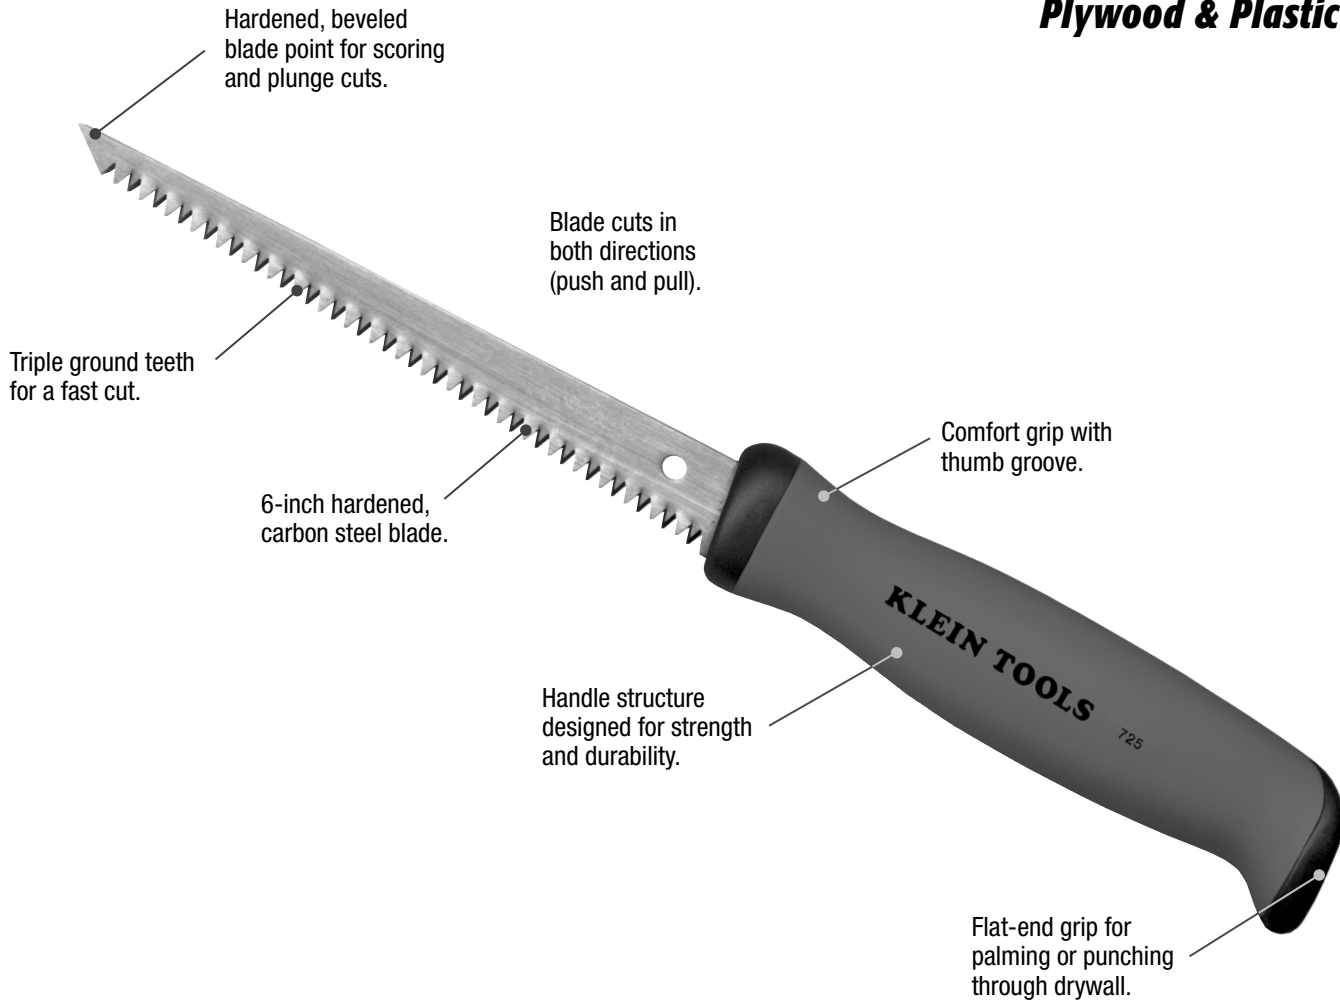

Handy, Versatile Job Saw Cuts Through the Job in a Hurry!

Introducing Klein's new tough and durable job saw. The hardened, carbon steel blade and comfort-cushion grip handle makes it easy for cutting drywall, wallboard, plywood, and plastic. The 6-inch blade with precision-ground teeth cuts materials easily on an angle or a curve, and in both directions (push and pull). The sharpened tip provides easy drywall start-up without drilling. The flat-end handle design makes it convenient for palming or punching through drywall. This versatile cutting tool is perfect for any professional who needs to cut openings for a multitude of applications like electrical outlets, switches, and boxes in existing walls.

Features

Cuts Drywall, Wallboard, Plywood & Plastic

▲ WARNINGS:

- Always wear approved eye protection.
- Never use on or near live electrical circuits.
- Never use blade as a prying device as blades may break and cause injury.

Ordering Information

	Cat. No.	UPC No. 0-92644+	Description	Overall Length
NEW!	725	31000-3	Jab Saw, Multiuse	12" (305 mm)