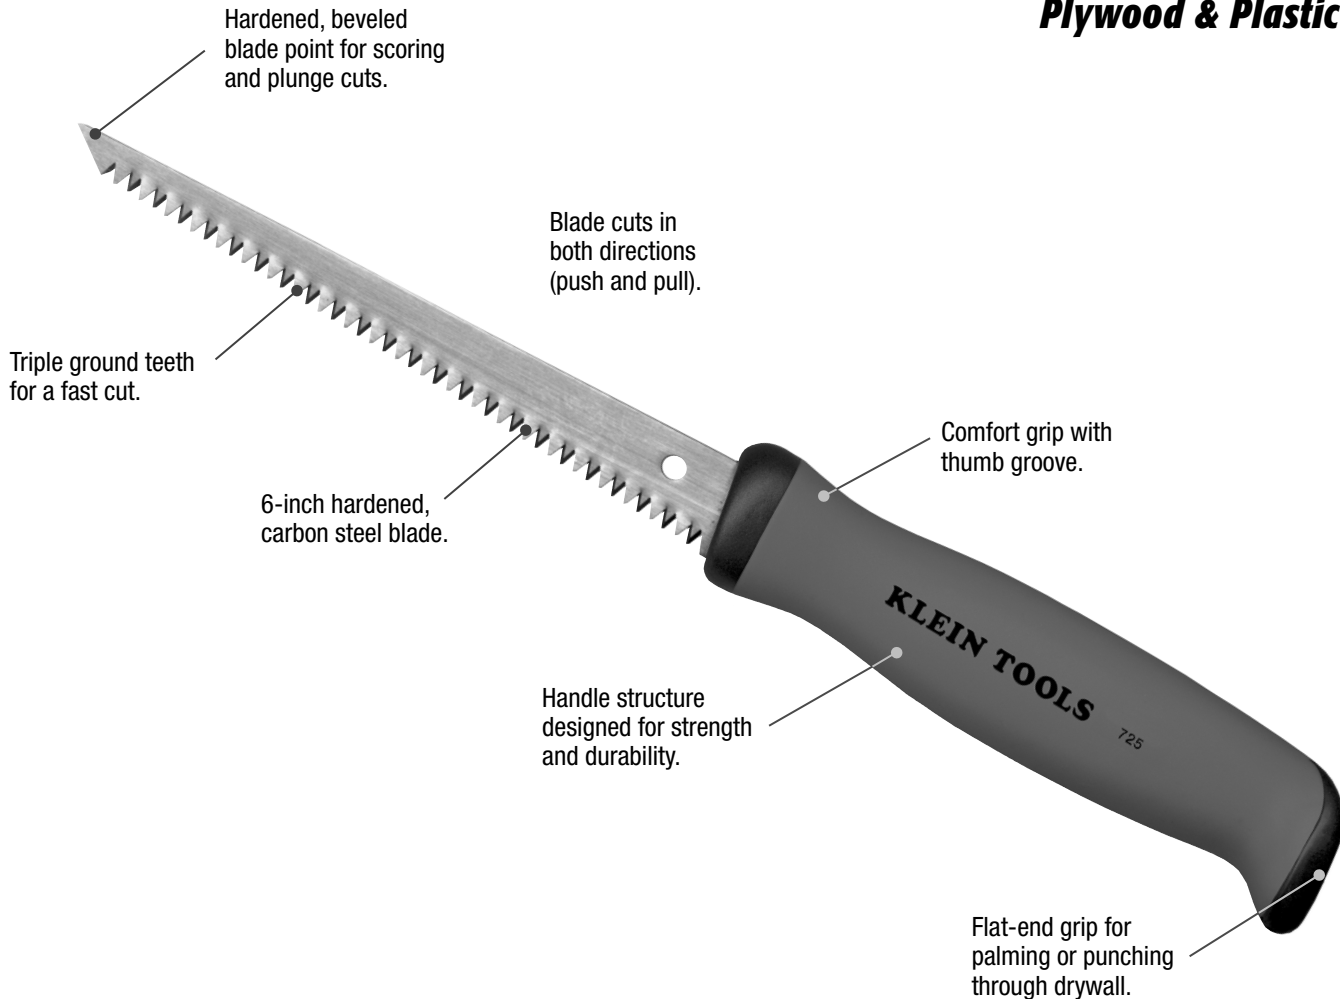

Handy, Versatile Job Saw Cuts Through the Job in a Hurry!

Introducing Klein's new tough and durable job saw. The hardened, carbon steel blade and comfort-cushion grip handle makes it easy for cutting drywall, wallboard, plywood, and plastic. The 6-inch blade with precision-ground teeth cuts materials easily on an angle or a curve, and in both directions (push and pull). The sharpened tip provides easy drywall start-up without drilling. The flat-end handle design makes it convenient for palming or punching through drywall. This versatile cutting tool is perfect for any professional who needs to cut openings for a multitude of applications like electrical outlets, switches, and boxes in existing walls.

Features

Cuts Drywall, Wallboard, Plywood & Plastic

▲ WARNINGS:

- Always wear approved eye protection.
- Never use on or near live electrical circuits.
- Never use blade as a prying device as blades may break and cause injury.

Ordering Information

	Cat. No.	UPC No. 0-92644+	Description	Overall Length
NEW!	725	31000-3	Jab Saw, Multiuse	12" (305 mm)