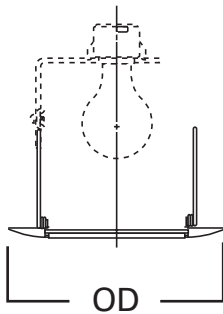

### DESCRIPTION

Albalite glass lens trim in the 6" trim family for use in recessed downlighting. Compatible for use in Halo and other housings.

Catalog #		Type
Project		
Comments		Date
Prepared by		

### SPECIFICATION FEATURES

- White trim, glass Albalite lens
- PS version features "dead-front" construction and is wet location listed for use in showers
- PS version features non-conductive, non-corrosive polymer (plastic) trim ring
- Torsion spring retention