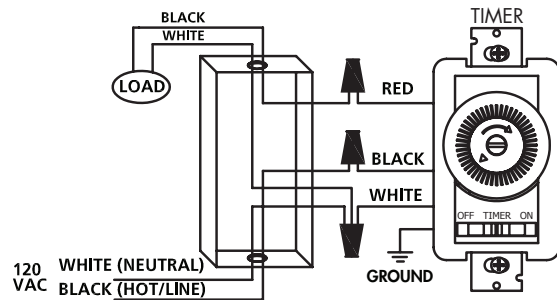

FLEXIBLE:

Removable dial allows installation in multi-gang boxes with decorator style wall plates.

BYPASS SWITCH:

Slide switch for ON, OFF, or TIMER (automatic) operation.

VACATION MODE:

Set timer OFF with no change of tripper settings.

WIRING:

Requires a neutral.

CLOCK FORMAT:

AM/PM marked on dial.

WALL PLATE:

Supplied with single gang decorator wall plate.

SPECIFICATIONS

INPUT VOLTAGE:

120VAC, 60 Hz.

WIRE SIZE:

#14AWG.

OPERATING TEMPERATURE:

+32° F to +104° F (0° C to +40° C).

Project Info:	Type:
Job Ref:	Catalog Number:
Approvals:	Date:

WIRING DIAGRAM

ORDERING INFO