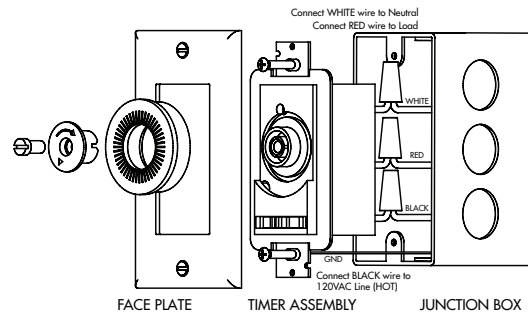

FLEXIBLE:

Removable dial allows installation in multi-gang boxes with decorator style wall plates.

BYPASS SWITCH:

Slide switch for ON, OFF, or TIMER (automatic) operation.

VACATION MODE:

Set timer OFF with no change of tripper settings.

WIRING:

Requires a neutral.

CLOCK FORMAT:

AM/PM marked on dial.

WALL PLATE:

Supplied with single gang decorator wall plate.

SPECIFICATIONS

INPUT VOLTAGE:

120VAC, 60 Hz.

WIRE SIZE:

#14AWG.

OPERATING TEMPERATURE:

+32° F to +104° F (0° C to +40° C).

Project Info:	Type:
Job Ref:	Catalog Number:
Approvals:	Date:

WIRING DIAGRAM

ORDERING INFO