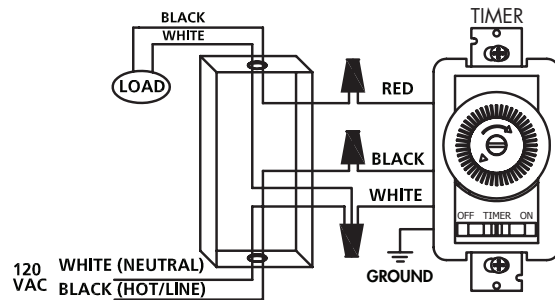

FLEXIBLE:

Removable dial allows installation in multi-gang boxes with decorator style wall plates.

BYPASS SWITCH:

Slide switch for ON, OFF, or TIMER (automatic) operation.

VACATION MODE:

Set timer OFF with no change of tripper settings.

WIRING:

Requires a neutral.

CLOCK FORMAT:

AM/PM marked on dial.

WALL PLATE:

Supplied with single gang decorator wall plate.

SPECIFICATIONS

INPUT VOLTAGE:

120VAC, 60 Hz.

WIRE SIZE:

#14AWG.

OPERATING TEMPERATURE:

+32° F to +104° F (0° C to +40° C).

Project Info:	Type:
Job Ref:	Catalog Number:
Approvals:	Date:

WIRING DIAGRAM

ORDERING INFO