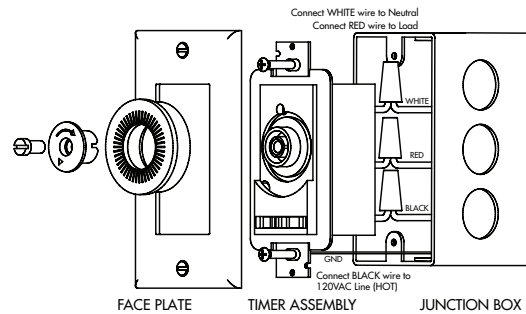

FLEXIBLE:

Removable dial allows installation in multi-gang boxes with decorator style wall plates.

BYPASS SWITCH:

Slide switch for ON, OFF, or TIMER (automatic) operation.

VACATION MODE:

Set timer OFF with no change of tripper settings.

WIRING:

Requires a neutral.

CLOCK FORMAT:

AM/PM marked on dial.

WALL PLATE:

Supplied with single gang decorator wall plate.

SPECIFICATIONS

INPUT VOLTAGE:

120VAC, 60 Hz.

WIRE SIZE:

#14AWG.

OPERATING TEMPERATURE:

+32° F to +104° F (0° C to +40° C).

Project Info:	Type:
Job Ref:	Catalog Number:
Approvals:	Date:

WIRING DIAGRAM

ORDERING INFO