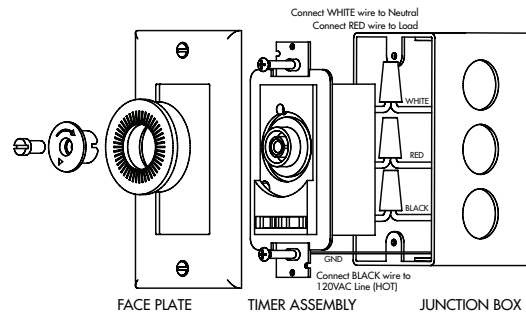

WIRING:

Requires a neutral.

CLOCK FORMAT:

AM/PM marked on dial.

WALL PLATE:

Supplied with single gang decorator wall plate.

SPECIFICATIONS

INPUT VOLTAGE:

120VAC, 60 Hz.

WIRE SIZE:

#14AWG.

OPERATING TEMPERATURE:

+32° F to +104° F (0° C to +40° C).

Project Info:	Type:
Job Ref:	Catalog Number:
Approvals:	Date:

WIRING DIAGRAM

ORDERING INFO

FLEXIBLE:

Removable dial allows installation in multi-gang boxes with decorator style wall plates.

BYPASS SWITCH:

Slide switch for ON, OFF, or TIMER (automatic) operation.

VACATION MODE:

Set timer OFF with no change of tripper settings.