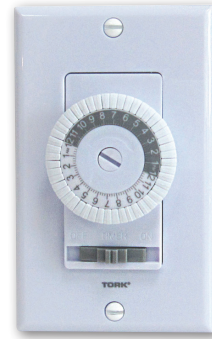

FLEXIBLE:

Removable dial allows installation in multi-gang boxes with decorator style wall plates.

BYPASS SWITCH:

Slide switch for ON, OFF, or TIMER (automatic) operation.

VACATION MODE:

Set timer OFF with no change of tripper settings.

WIRING:

Requires a neutral.

CLOCK FORMAT:

AM/PM marked on dial.

WALL PLATE:

Supplied with single gang decorator wall plate.

SPECIFICATIONS

INPUT VOLTAGE:

120VAC, 60 Hz.

WIRE SIZE:

#14AWG.

OPERATING TEMPERATURE:

+32° F to +104° F (0° C to +40° C).

Project Info:	Type:
Job Ref:	Catalog Number:
Approvals:	Date:

WIRING DIAGRAM

ORDERING INFO

SPECIFICATION SHEET

701B 24 HOUR IN-WALL TIMER

APPLICATIONS

- Porch or patio lighting
- Interior lighting
- Pool
- Entryway

FEATURES

SCHEDULING:

Minimum ON setting is 30 minutes. Dial has 48 captive trippers.