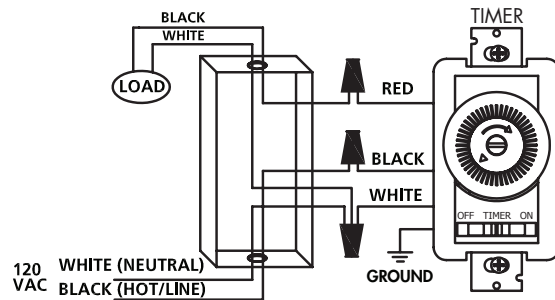

WIRING:

Requires a neutral.

CLOCK FORMAT:

AM/PM marked on dial.

WALL PLATE:

Supplied with single gang decorator wall plate.

SPECIFICATIONS

INPUT VOLTAGE:

120VAC, 60 Hz.

WIRE SIZE:

#14AWG.

OPERATING TEMPERATURE:

+32° F to +104° F (0° C to +40° C).

Project Info:	Type:
Job Ref:	Catalog Number:
Approvals:	Date:

WIRING DIAGRAM

ORDERING INFO

FLEXIBLE:

Removable dial allows installation in multi-gang boxes with decorator style wall plates.

BYPASS SWITCH:

Slide switch for ON, OFF, or TIMER (automatic) operation.

VACATION MODE:

Set timer OFF with no change of tripper settings.