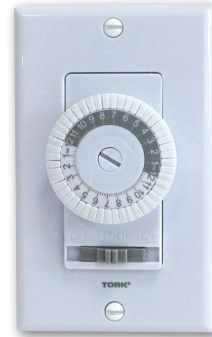

FLEXIBLE:

Removable dial allows installation in multi-gang boxes with decorator style wall plates.

BYPASS SWITCH:

Slide switch for ON, OFF, or TIMER (automatic) operation.

VACATION MODE:

Set timer OFF with no change of tripper settings.

WIRING:

Requires a neutral.

CLOCK FORMAT:

AM/PM marked on dial.

WALL PLATE:

Supplied with single gang decorator wall plate.

SPECIFICATIONS

INPUT VOLTAGE:

120VAC, 60 Hz.

WIRE SIZE:

#14AWG.

OPERATING TEMPERATURE:

+32° F to +104° F (0° C to +40° C).

Project Info:	Type:
Job Ref:	Catalog Number:
Approvals:	Date:

WIRING DIAGRAM

ORDERING INFO

SPECIFICATION SHEET

701B 24 HOUR IN-WALL TIMER

APPLICATIONS

- Porch or patio lighting
- Interior lighting
- Pool
- Entryway

FEATURES

SCHEDULING:

Minimum ON setting is 30 minutes. Dial has 48 captive trippers.