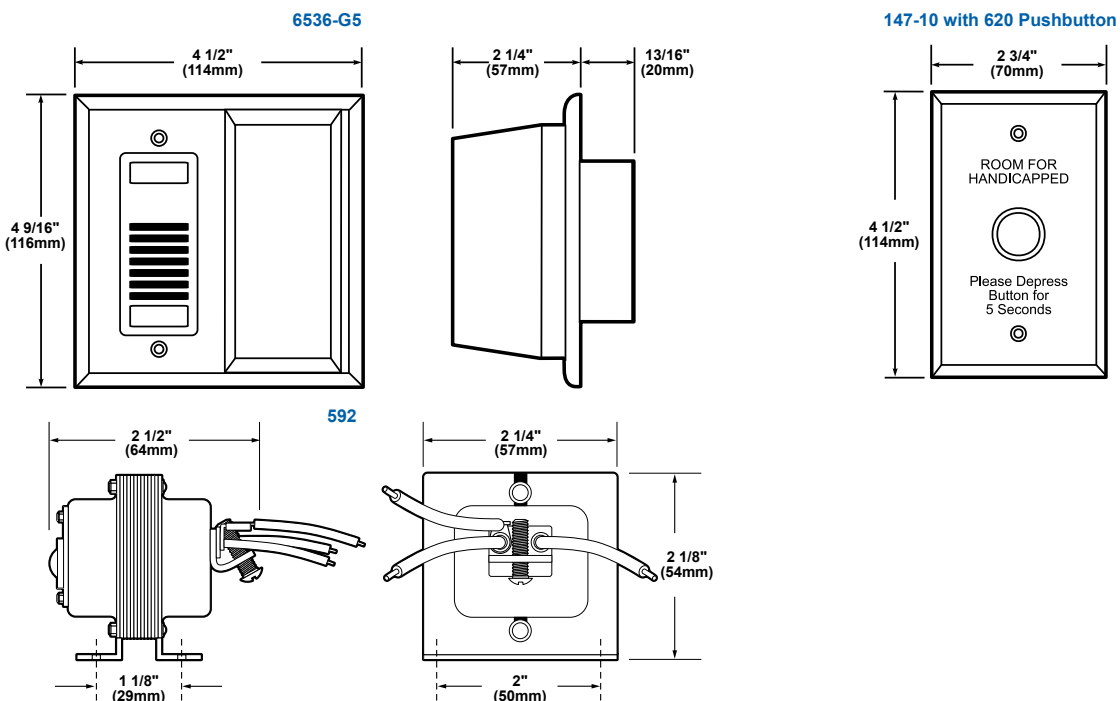

Weights and Dimensions

Cat. No.	Approx. Net Weight (lb.)	Approx. Shipping Weight (lb.)
7005-G5	1.46	1.66
7005A-G5	1.46	1.66
7005B-G5	1.46	1.66
7005G-G5	1.46	1.66
7005R-G5	1.46	1.66