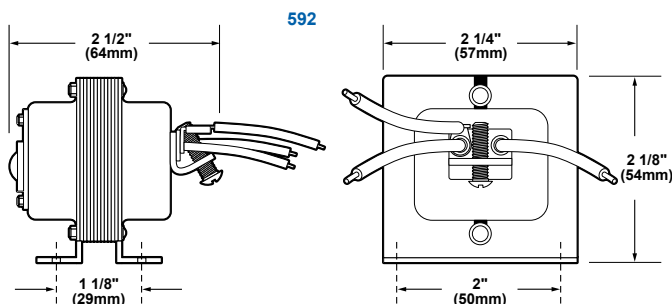

## Weights and Dimensions

Cat. No.	Approx. Net Weight (lb.)	Approx. Shipping Weight (lb.)
7005-G5	1.46	1.66
7005A-G5	1.46	1.66
7005B-G5	1.46	1.66
7005G-G5	1.46	1.66
7005R-G5	1.46	1.66

6  
CALL FOR ASSISTANCE