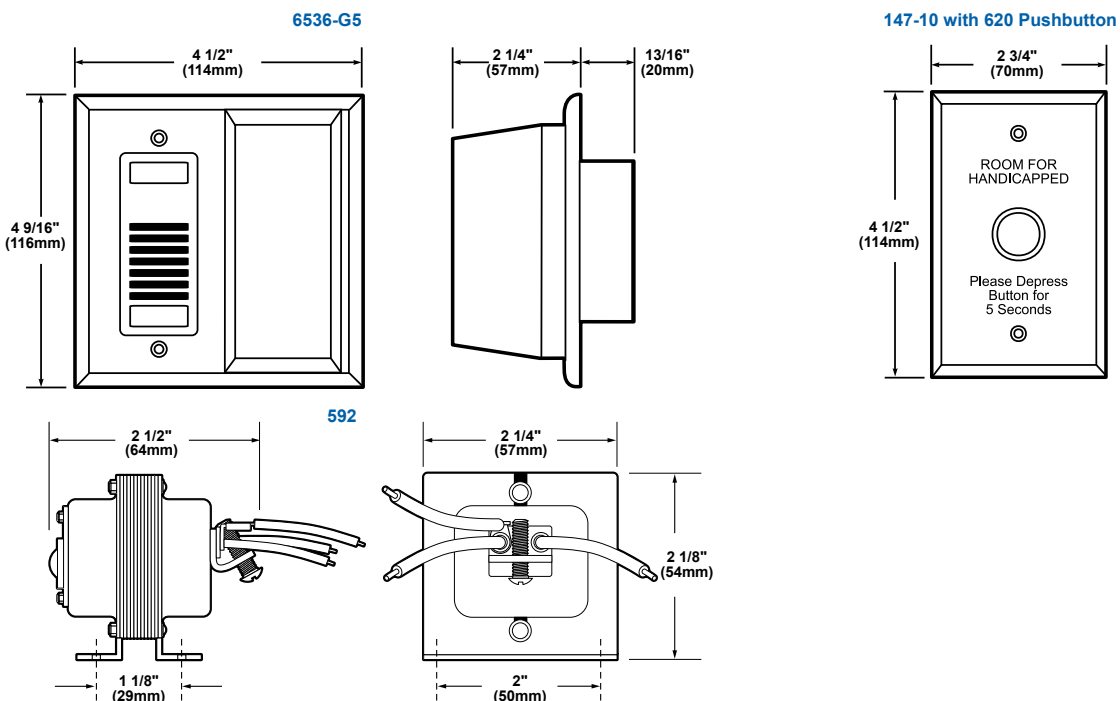

6536-G5 Horn/Strobe

The 6536-G5 Horn/Strobe is designed for use in a single gang 2" (51mm) x 4" (102mm) box located over the door. Each unit contains an audible horn signal which generates an 82 dBA sound pressure level at 10 ft. and a 50 cd strobe.

¹AC voltage frequency is 50/60 Hz

Hotel Room Annunciator CFA Series

Technical Information

Connecting 7005-G5 Hotel Room Annunciator

Weights and Dimensions

Cat. No.	Approx. Net Weight (lb.)	Approx. Shipping Weight (lb.)
7005-G5	1.46	1.66
7005A-G5	1.46	1.66
7005B-G5	1.46	1.66
7005G-G5	1.46	1.66
7005R-G5	1.46	1.66