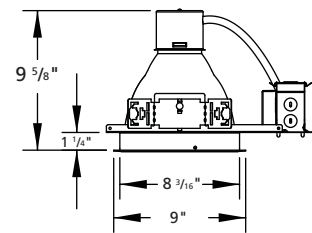

Ordering Example:

Line 1 LF6CFV32EB
Line 2 6CFV

LF6CFV/LF8CFV

LiteFrame

LF6CFV
Ceiling Cutout = 6 1/4"
Maximum Ceiling Thickness = 1 1/4"

LF8CFV
Ceiling Cutout = 8 1/4"
Maximum Ceiling Thickness = 1 1/4"

LITEFRAME