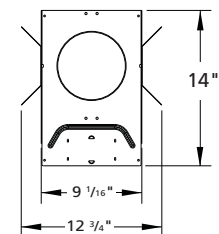

Ordering Example:

Line 1 LF6CFV32EB
Line 2 6CFV

LF6CFV/LF8CFV

LiteFrame

LF6CFV
Ceiling Cutout = 6 1/4"
Maximum Ceiling Thickness = 1 1/4"

LF8CFV
Ceiling Cutout = 8 1/4"
Maximum Ceiling Thickness = 1 1/4"

LITEFRAME