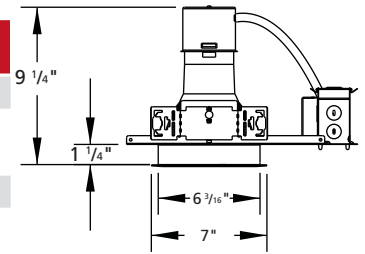

Housing Options

347V	347V Ballast
FSDFA	Fuse kit installed at factory
RIF1	Radio interference filter (single circuit)
EM	Emergency battery pack w/integral test switch and indicator light
DM	Electronic dimming ballast
MW26	Max Wattage Label, 26W
MW32	Max Wattage Label, 32W
CP	Chicago Plenum

Note: No RIF1/EM combination

Line 2 Order Reflector and Reflector Options:

Reflector

6CFV	6" Alzak semi-diffuse reflector
8CFV	8" Alzak semi-diffuse reflector

Reflector Color Options

Blank	Clear Alzak
CG	Champagne Gold Alzak
PW	Pewter Alzak
WE	Wheat Alzak
LW	Light Wheat Alzak
BB	Black painted baffle
WB	White painted baffle

Reflector Options (Lens Options shipped standard with white splay reflector)

CL	Clear lens	Blank	White
FL	Fresnel lens	CR	Clear Alzak
PL	Prismatic lens	CG	Champagne Gold Alzak
DL	Diffused lens		
TRG	Trim Ring Gasket (factory installed)	PW	Pewter Alzak
WT	White flange	WE	Wheat Alzak
WW	Wall Wash	LW	Light Wheat Alzak

Lens Splay Color Options

Line 3 Order Accessories:

B24	Set of two (2) 24" bar hangers for T-bar ceilings
B6	Set of two (2) bar hangers for ceiling joists up to 24" centers
FSDFI	Fuse kit for field installation
SCA6	6" Sloped ceiling adaptor (specify slope angle and type - wet or dry plaster)
SCA8	8" Sloped ceiling adaptor (specify slope angle and type - wet or dry plaster)

Ordering Example:

Line 1 LF6CFV32EB
Line 2 6CFV

LF6CFV/LF8CFV

LiteFrame

LF6CFV
Ceiling Cutout = 6 1/4"
Maximum Ceiling Thickness = 1 1/4"