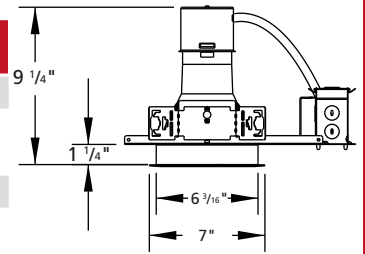

LF6CFV
Ceiling Cutout = 6 1/4"
Maximum Ceiling Thickness = 1 1/4"

Line 2 Order Reflector and Reflector Options:

Reflector

6CFV	6" Alzak semi-diffuse reflector
8CFV	8" Alzak semi-diffuse reflector

Reflector Color Options

Blank	Clear Alzak
CG	Champagne Gold Alzak
PW	Pewter Alzak
WE	Wheat Alzak
LW	Light Wheat Alzak
BB	Black painted baffle
WB	White painted baffle

Reflector Options (Lens Options shipped standard with white splay reflector)

CL	Clear lens	Blank	White
FL	Fresnel lens	CR	Clear Alzak
PL	Prismatic lens	CG	Champagne Gold Alzak
DL	Diffused lens	PW	Pewter Alzak
TRG	Trim Ring Gasket (factory installed)	WE	Wheat Alzak
WT	White flange	LW	Light Wheat Alzak
WW	Wall Wash