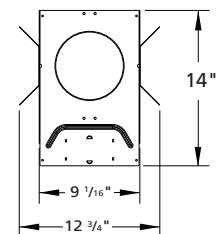

Lens Splay Color Options

LF8CFV
Ceiling Cutout = 8 1/4"
Maximum Ceiling Thickness = 1 1/4"

Line 3 Order Accessories:

B24	Set of two (2) 24" bar hangers for T-bar ceilings
B6	Set of two (2) bar hangers for ceiling joists up to 24" centers
FSDFI	Fuse kit for field installation
SCA6	6" Sloped ceiling adaptor (specify slope angle and type - wet or dry plaster)
SCA8	8" Sloped ceiling adaptor (specify slope angle and type - wet or dry plaster)

Ordering Example:

Line 1 LF6CFV32EB
Line 2 6CFV