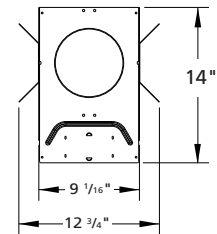

Housing Options

347V	347V Ballast
FSDFA	Fuse kit installed at factory
RIF1	Radio interference filter (single circuit)
EM	Emergency battery pack w/integral test switch and indicator light
DM	Electronic dimming ballast
MW26	Max Wattage Label, 26W
MW32	Max Wattage Label, 32W
CP	Chicago Plenum

Note: No RIF1/EM combination

Line 2 Order Reflector and Reflector Options:

Reflector

6CFV	6" Alzak semi-diffuse reflector
8CFV	8" Alzak semi-diffuse reflector

Reflector Color Options

Blank	Clear Alzak
CG	Champagne Gold Alzak
PW	Pewter Alzak
WE	Wheat Alzak
LW	Light Wheat Alzak
BB	Black painted baffle
WB	White painted baffle

Reflector Options (Lens Options shipped standard with white splay reflector)

CL	Clear lens	Blank	White
FL	Fresnel lens	CR	Clear Alzak
PL	Prismatic lens	CG	Champagne Gold Alzak
DL	Diffused lens		
TRG	Trim Ring Gasket (factory installed)	PW	Pewter Alzak
WT	White flange	WE	Wheat Alzak
WW	Wall Wash	LW	Light Wheat Alzak

Lens Splay Color Options

Line 3 Order Accessories:

B24	Set of two (2) 24" bar hangers for T-bar ceilings
B6	Set of two (2) bar hangers for ceiling joists up to 24" centers
FSDFI	Fuse kit for field installation
SCA6	6" Sloped ceiling adaptor (specify slope angle and type - wet or dry plaster)
SCA8	8" Sloped ceiling adaptor (specify slope angle and type - wet or dry plaster)

Ordering Example:

Line 1 LF6CFV32EB
Line 2 6CFV

LF6CFV/LF8CFV

LiteFrame

LF6CFV
Ceiling Cutout = 6 1/4"
Maximum Ceiling Thickness = 1 1/4"