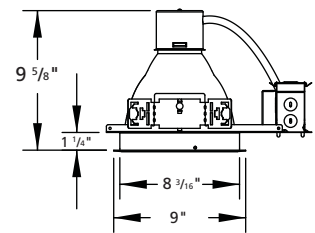

Lens Splay Color Options

LF8CFV
Ceiling Cutout = 8 1/4"
Maximum Ceiling Thickness = 1 1/4"

Line 3 Order Accessories:

B24	Set of two (2) 24" bar hangers for T-bar ceilings
B6	Set of two (2) bar hangers for ceiling joists up to 24" centers
FSDFI	Fuse kit for field installation
SCA6	6" Sloped ceiling adaptor (specify slope angle and type - wet or dry plaster)
SCA8	8" Sloped ceiling adaptor (specify slope angle and type - wet or dry plaster)

Ordering Example:

Line 1 LF6CFV32EB
Line 2 6CFV