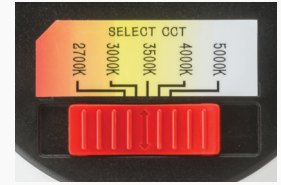

5 Switchable White Color Temperature Options

Simply adjust the color temperature from warm white (2700K) to daylight (5000K) allowing customization for your space.

Mounting springs are designed to fit into most residential recessed housings.

2 Lumen Packages Available - Select either standard or high lumen based on application needs or ceiling heights, etc.

65BEMW trim kit shown here