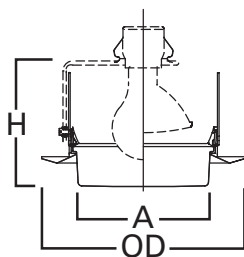

E26 6" Trim Series

DESCRIPTION

Drop opal plastic lens trim with self-flange in the 6" trim family for use in recessed downlighting. Compatible for use in Halo and other housings.

Catalog #		Type
Project		
Comments		Date
Prepared by		

SPECIFICATION FEATURES

- Wet location showerlight
- Non-conductive "Dead Front" polymer (plastic) trim and lens
- Torsion spring retention

Housings	Max Lamp Compatibility
H7UICAT	29W A19, 39W PAR30S
H7T	E7TAT
H7TCP	60W A19, 39W PAR30S
H7RT	E7RTAT
H27T	E27TAT 60W A19, 39W PAR30S

Compatible with Halogen, Incandescent, LED* or CFL* lamps.

6160WH
White Trim

6160

6-Inch Drop Opal Plastic Lens, Self-flange

Dimensions

A: 5-1/8" [130mm]

H: 2-1/4" [57mm]

OD: 7-3/4" [197mm]