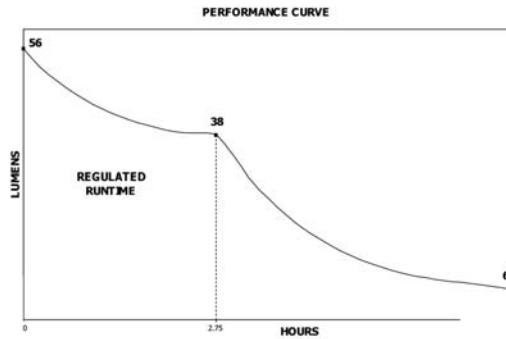

**With batteries (included in purchase).
Made in China*