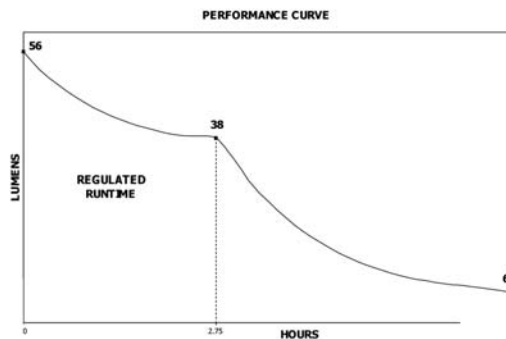

*With batteries (included in purchase).
Made in China