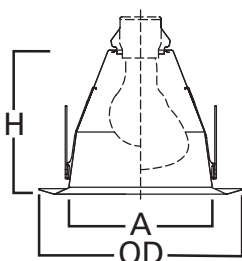

E26 6" Trim Series

DESCRIPTION

Full cone reflector trim with self-flange in the 6" trim family for use in recessed downlighting. Compatible for use in Halo and other housings.

Catalog #		Type
Project		
Comments		Date
Prepared by		

SPECIFICATION FEATURES

- Full cone reflector for BR30, BR40, A19 and PAR30 and PAR38 lamps
- Torsion spring retention
- Socket supporting reflector
- Self-flanged trim ring sized to hide gaps caused by construction tolerances
- Makes installation Air-Tite, with any compatible housing

Dimensions:

A: 5-7/16" [138mm]

H: 5-3/8" [138mm]

OD: 7-3/4" [197mm]

Housings	Max Lamp Compatibility
H7ICT H7RICT	6120WH: 43W A19, 75W PAR30S, 75W PAR30L, 65W PAR38, 65W BR30, 70W BR40
H7ICAT H7RICAT	6120SN, 6120TBZ: 43W A19, 60W PAR30S, 75W PAR30L, 65W PAR38, 65W BR30, 70W BR40
E7ICAT E7RICAT	
H7UICAT	75W PAR30S, 75W PAR30L, 100W PAR38, 85W BR30, 90W BR40
H7ICTNB	6120WH: 43W A19, 75W PAR30S, 75W PAR30L, 65W PAR38, 65W BR30, 90W BR40
H7ICATNB	6120SN, 6120TBZ: 43W A19, 60W PAR30S, 75W PAR30L, 65W PAR38, 65W BR30, 90W BR40
E7ICATNB	
H7T E7TAT	100W A19, 150W A21, 75W PAR30S, 75W PAR30L, 150W PAR38, 85W BR30, 120W BR40
H7RT E7RTAT	
H7TCP	6120WH: 100W A19, 75W PAR30S, 75W PAR30L, 120W PAR38, 65W BR30 6120SN, 6120TBZ: 75W A19, 100W PAR38
H7TNB E7TATNB	100W A19, 150W A21, 75W PAR30S, 75W PAR30L, 150W PAR38, 85W BR30, 120W BR40

Compatible with Halogen, Incandescent, LED* or CFL* lamps.