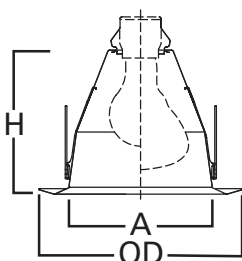

E26 6" Trim Series

DESCRIPTION

Full cone reflector trim with self-flange in the 6" trim family for use in recessed downlighting. Compatible for use in Halo and other housings.

Catalog #		Type
Project		
Comments		Date
Prepared by		

SPECIFICATION FEATURES

- Full cone reflector for BR30, BR40, A19 and PAR30 and PAR38 lamps
- Torsion spring retention
- Socket supporting reflector
- Self-flanged trim ring sized to hide gaps caused by construction tolerances
- Makes installation Air-Tite, with any compatible housing

Dimensions:

A: 5-7/16" [138mm]

H: 5-3/8" [138mm]

OD: 7-3/4" [197mm]

Housings		Max Lamp Compatibility
H7ICT	H7RICT	6120WH: 43W A19, 75W PAR30S, 75W PAR30L, 65W PAR38, 65W BR30, 70W BR40
H7ICAT	H7RICAT	6120SN, 6120TBZ: 43W A19, 60W PAR30S, 75W PAR30L, 65W PAR38, 65W BR30, 70W BR40
E7ICAT	E7RICAT	
H7UICAT		75W PAR30S, 75W PAR30L, 100W PAR38, 85W BR30, 90W BR40
H7ICTNB		6120WH: 43W A19, 75W PAR30S, 75W PAR30L, 65W PAR38, 65W BR30, 90W BR40
H7ICATNB		6120SN, 6120TBZ: 43W A19, 60W PAR30S, 75W PAR30L, 65W PAR38, 65W BR30, 90W BR40
E7ICATNB		
H7T	E7TAT	100W A19, 150W A21, 75W PAR30S, 75W PAR30L, 150W PAR38, 85W BR30, 120W BR40
H7RT	E7RTAT	
H7TCP		6120WH: 100W A19, 75W PAR30S, 75W PAR30L, 120W PAR38, 65W BR30
		6120SN, 6120TBZ: 75W A19, 100W PAR38
H7TNB		100W A19, 150W A21, 75W PAR30S, 75W PAR30L, 150W PAR38, 85W BR30, 120W BR40
E7TATNB		

Compatible with Halogen, Incandescent, LED* or CFL* lamps.