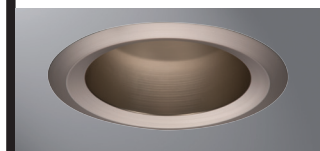

6120SN
Satin Nickel Reflector,
Satin Nickel Trim