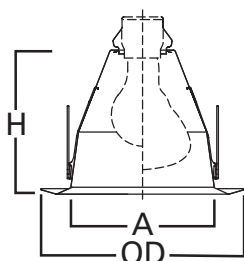

E26 6" Trim Series

DESCRIPTION

Full cone reflector trim with self-flange in the 6" trim family for use in recessed downlighting. Compatible for use in Halo and other housings.

Catalog #		Type
Project		
Comments		Date
Prepared by		

SPECIFICATION FEATURES

- Full cone reflector for BR30, BR40, A19 and PAR30 and PAR38 lamps
- Torsion spring retention
- Socket supporting reflector
- Self-flanged trim ring sized to hide gaps caused by construction tolerances
- Makes installation Air-Tite, with any compatible housing

Dimensions:

A: 5-7/16" [138mm]

H: 5-3/8" [138mm]

OD: 7-3/4" [197mm]

Housings		Max Lamp Compatibility
H7ICT	H7RICT	6120WH: 43W A19, 75W PAR30S, 75W PAR30L, 65W PAR38, 65W BR30, 70W BR40
H7ICAT	H7RICAT	6120SN, 6120TBZ: 43W A19, 60W PAR30S, 75W PAR30L, 65W PAR38, 65W BR30, 70W BR40
E7ICAT	E7RICAT	
H7UICAT		75W PAR30S, 75W PAR30L, 100W PAR38, 85W BR30, 90W BR40
H7ICTNB		6120WH: 43W A19, 75W PAR30S, 75W PAR30L, 65W PAR38, 65W BR30, 90W BR40
H7ICATNB		6120SN, 6120TBZ: 43W A19, 60W PAR30S, 75W PAR30L, 65W PAR38, 65W BR30, 90W BR40
E7ICATNB		
H7T	E7TAT	100W A19, 150W A21, 75W PAR30S, 75W PAR30L, 150W PAR38, 85W BR30, 120W BR40
H7RT	E7RTAT	
H7TCP		6120WH: 100W A19, 75W PAR30S, 75W PAR30L, 120W PAR38, 65W BR30
		6120SN, 6120TBZ: 75W A19, 100W PAR38
H7TNB		100W A19, 150W A21, 75W PAR30S, 75W PAR30L, 150W PAR38, 85W BR30, 120W BR40
E7TATNB		

Compatible with Halogen, Incandescent, LED* or CFL* lamps.