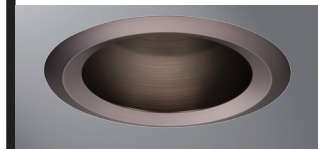

6120TBZ
Tuscan Bronze Reflector,
Tuscan Bronze Trim

6120

6-Inch Full Cone Reflector,
Self-flange

ORDERING INFORMATION

SAMPLE NUMBER: 6120WH

Trim	Finish
6120= 6" Full Cone Reflector, Self-flange	WH=White reflector and trim SN=Satin nickel reflector and trim TBZ=Tuscan bronze reflector and trim

HALO HOUSING COMPATIBILITY

Trim #	Style	H7ICT	H7ICAT	H7RICT	H7RICAT	E7ICAT	E7RICAT	H7UICAT	H7ICTNB
6120	Reflector	•	•	•	•	•	•	—	•
		H7ICATNB	E7ICATNB	H27ICAT	H27RICAT	E27ICAT	E27RICAT		
		•	•	—	—	—	—		
		H7T	H7TCP	H7RT	E7TAT	E7RTAT	H7TNB	E7TATNB	H27T
•	•	•	•	•	•	•	•	—	
		H27RT	E27TAT	E27RTAT					
—	—	—							

For use in select other's housings, refer to U.L. classification list at www.eaton.com/lighting/legal.

*UL1993 listed LED & CFL equivalent lamps permitted. Consult lamp manufacturer for conditions of use. Eaton does not warranty the lamp.

Select trims are classified for use in others housings. See www.eaton.com/lighting/legal.