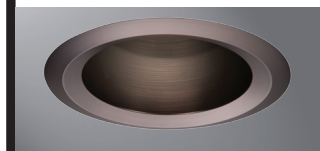

6120TBZ
Tuscan Bronze Reflector,
Tuscan Bronze Trim

6120

6-Inch Full Cone Reflector,
Self-flange

ORDERING INFORMATION

SAMPLE NUMBER: 6120WH

Trim	Finish
6120= 6" Full Cone Reflector, Self-flange	WH=White reflector and trim SN=Satin nickel reflector and trim TBZ=Tuscan bronze reflector and trim

HALO HOUSING COMPATIBILITY

Trim #	Style	H7ICT	H7ICAT	H7RICT	H7RICAT	E7ICAT	E7RICAT	H7UICAT	H7ICTNB
6120	Reflector	•	•	•	•	•	•	—	•
		H7ICATNB	E7ICATNB	H27ICAT	H27RICAT	E27ICAT	E27RICAT		
		•	•	—	—	—	—		
		H7T	H7TCP	H7RT	E7TAT	E7RTAT	H7TNB	E7TATNB	H27T
•	•	•	•	•	•	•	•	—	
		H27RT	E27TAT	E27RTAT					
—	—	—							

For use in select other's housings, refer to U.L. classification list at www.eaton.com/lighting/legal.

*UL1993 listed LED & CFL equivalent lamps permitted. Consult lamp manufacturer for conditions of use. Eaton does not warranty the lamp.

Select trims are classified for use in others housings. See www.eaton.com/lighting/legal.