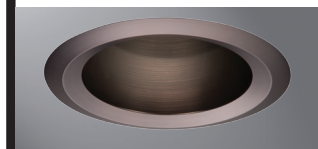

6120TBZ
Tuscan Bronze Reflector,
Tuscan Bronze Trim

6120

6-Inch Full Cone Reflector,
Self-flange

ORDERING INFORMATION

SAMPLE NUMBER: 6120WH

Trim	Finish
6120= 6" Full Cone Reflector, Self-flange	WH=White reflector and trim SN=Satin nickel reflector and trim TBZ=Tuscan bronze reflector and trim

HALO HOUSING COMPATIBILITY

Trim #	Style	H7ICT	H7ICAT	H7RICT	H7RICAT	E7ICAT	E7RICAT	H7UICAT	H7ICTNB
6120	Reflector	•	•	•	•	•	•	—	•
		H7ICATNB	E7ICATNB	H27ICAT	H27RICAT	E27ICAT	E27RICAT		
		•	•	—	—	—	—		
		H7T	H7TCP	H7RT	E7TAT	E7RTAT	H7TNB	E7TATNB	H27T
		•	•	•	•	•	•	•	—
		H27RT	E27TAT	E27RTAT					
		—	—	—					

For use in select other's housings, refer to U.L. classification list at www.eaton.com/lighting/legal.

*UL1993 listed LED & CFL equivalent lamps permitted. Consult lamp manufacturer for conditions of use. Eaton does not warranty the lamp.

Select trims are classified for use in others housings. See www.eaton.com/lighting/legal.