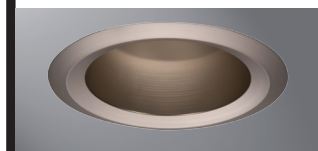

6120SN
Satin Nickel Reflector,
Satin Nickel Trim