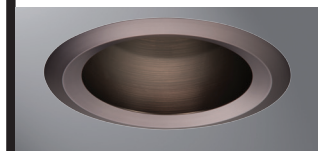

6120TBZ
Tuscan Bronze Reflector,
Tuscan Bronze Trim

6120

6-Inch Full Cone Reflector,
Self-flange

ORDERING INFORMATION

SAMPLE NUMBER: 6120WH

Trim	Finish
6120= 6" Full Cone Reflector, Self-flange	WH=White reflector and trim SN=Satin nickel reflector and trim TBZ=Tuscan bronze reflector and trim

HALO HOUSING COMPATIBILITY

Trim #	Style	H7ICT	H7ICAT	H7RICT	H7RICAT	E7ICAT	E7RICAT	H7UICAT	H7ICTNB
6120	Reflector	•	•	•	•	•	•	—	•
		H7ICATNB	E7ICATNB	H27ICAT	H27RICAT	E27ICAT	E27RICAT		
		•	•	—	—	—	—		
		H7T	H7TCP	H7RT	E7TAT	E7RTAT	H7TNB	E7TATNB	H27T
		•	•	•	•	•	•	•	—
		H27RT	E27TAT	E27RTAT					
		—	—	—					

For use in select other's housings, refer to U.L. classification list at www.eaton.com/lighting/legal.

*UL1993 listed LED & CFL equivalent lamps permitted. Consult lamp manufacturer for conditions of use. Eaton does not warranty the lamp.

Select trims are classified for use in others housings. See www.eaton.com/lighting/legal.