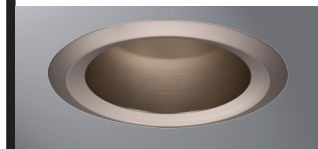

6120SN
Satin Nickel Reflector,
Satin Nickel Trim