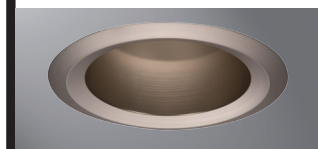

6120SN
Satin Nickel Reflector,
Satin Nickel Trim