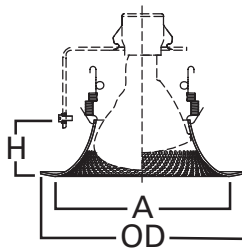

E26 6" Trim Series

DESCRIPTION

Perfex™ baffle trim with self-flange in the 6" trim family for use in recessed downlighting. Compatible for use in Halo and other housings.

Catalog #		Type
Project		
Comments		Date
Prepared by		

SPECIFICATION FEATURES

- Perforated pattern baffle with contour for use with reflector lamps
- Coil spring retention
- Self-flanged trim ring sized to hide gaps caused by construction tolerances

Housings		Max Lamp Compatibility
H7ICT	H7RICT	
H7ICAT	H7RICAT	50W PAR30S, 60W PAR30L, 65W BR30
E7ICAT	E7RICAT	
H27ICAT	E27ICAT	50W PAR30S, 60W PAR30L, 50W BR30
H27RICAT	E27RICAT	
H7T	E7TAT	
H7RT	E7RTAT	75W PAR30S, 75W PAR30L, 65W BR30
H7TCP		
H27T	E27TAT	75W PAR30S, 75W PAR30L, 65W BR30
H27RT	E27RTAT	

Compatible with Halogen, Incandescent, LED* or CFL* lamps.

Dimensions:

A: 6-5/8" [169mm]

H: 2-1/8" [54mm]

OD: 7-3/4" [197mm]

ORDERING INFORMATION

SAMPLE NUMBER: 6110WB

Trim	Finish
6110= 6" Perfex Baffle, Self-flange	WB=White Perfex baffle, white trim BB=Black Perfex baffle, white trim BKBB=Black Perfex baffle, black trim

HALO HOUSING COMPATIBILITY

Trim #	Style	H7ICT	H7ICAT	H7RICT	H7RICAT	E7ICAT	E7RICAT	H7UICAT	H7ICTNB
6110	Baffle	•	•	•	•	•	•	—	—
		H7ICATNB	E7ICATNB	H27ICAT	H27RICAT	E27ICAT	E27RICAT		
		—	—	•	•	•	•		
		H7T	H7TCP	H7RT	E7TAT	E7RTAT	H7TNB	E7TATNB	H27T
		•	•	•	•	•	—	—	•
		H27RT	E27TAT	E27RTAT					
•	•	•							

For use in select other's housings, refer to U.L. Classification list at www.eaton.com/lighting/legal.

*UL1993 listed LED & CFL equivalent lamps permitted. Consult lamp manufacturer for conditions of use. Eaton does not warranty the lamp.