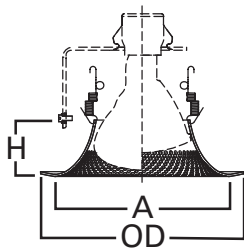

E26 6" Trim Series

DESCRIPTION

Perfex™ baffle trim with self-flange in the 6" trim family for use in recessed downlighting. Compatible for use in Halo and other housings.

Catalog #		Type
Project		
Comments		Date
Prepared by		

SPECIFICATION FEATURES

- Perforated pattern baffle with contour for use with reflector lamps
- Coil spring retention
- Self-flanged trim ring sized to hide gaps caused by construction tolerances

Housings		Max Lamp Compatibility
H7ICT	H7RICT	
H7ICAT	H7RICAT	50W PAR30S, 60W PAR30L, 65W BR30
E7ICAT	E7RICAT	
H27ICAT	E27ICAT	50W PAR30S, 60W PAR30L, 50W BR30
H27RICAT	E27RICAT	
H7T	E7TAT	
H7RT	E7RTAT	75W PAR30S, 75W PAR30L, 65W BR30
H7TCP		
H27T	E27TAT	75W PAR30S, 75W PAR30L, 65W BR30
H27RT	E27RTAT	

Compatible with Halogen, Incandescent, LED* or CFL* lamps.

Dimensions:

A: 6-5/8" [169mm]

H: 2-1/8" [54mm]

OD: 7-3/4" [197mm]

ORDERING INFORMATION

SAMPLE NUMBER: 6110WB

Trim	Finish
6110= 6" Perfex Baffle, Self-flange	WB=White Perfex baffle, white trim BB=Black Perfex baffle, white trim BKBB=Black Perfex baffle, black trim

HALO HOUSING COMPATIBILITY

Trim #	Style	H7ICT	H7ICAT	H7RICT	H7RICAT	E7ICAT	E7RICAT	H7UICAT	H7ICTNB
6110	Baffle	•	•	•	•	•	•	—	—
		H7ICATNB	E7ICATNB	H27ICAT	H27RICAT	E27ICAT	E27RICAT		
		—	—	•	•	•	•		
		H7T	H7TCP	H7RT	E7TAT	E7RTAT	H7TNB	E7TATNB	H27T
		•	•	•	•	•	—	—	•
		H27RT	E27TAT	E27RTAT					
•	•	•							

For use in select other's housings, refer to U.L. Classification list at www.eaton.com/lighting/legal.

*UL1993 listed LED & CFL equivalent lamps permitted. Consult lamp manufacturer for conditions of use. Eaton does not warranty the lamp.