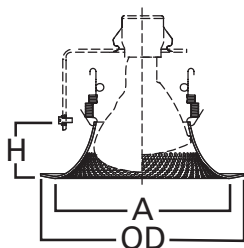

E26 6" Trim Series

DESCRIPTION

Perfex™ baffle trim with self-flange in the 6" trim family for use in recessed downlighting. Compatible for use in Halo and other housings.

Catalog #		Type
Project		
Comments		Date
Prepared by		

SPECIFICATION FEATURES

- Perforated pattern baffle with contour for use with reflector lamps
- Coil spring retention
- Self-flanged trim ring sized to hide gaps caused by construction tolerances

Housings		Max Lamp Compatibility
H7ICT	H7RICT	
H7ICAT	H7RICAT	50W PAR30S, 60W PAR30L, 65W BR30
E7ICAT	E7RICAT	
H27ICAT	E27ICAT	50W PAR30S, 60W PAR30L, 50W BR30
H27RICAT	E27RICAT	
H7T	E7TAT	
H7RT	E7RTAT	75W PAR30S, 75W PAR30L, 65W BR30
H7TCP		
H27T	E27TAT	75W PAR30S, 75W PAR30L, 65W BR30
H27RT	E27RTAT	

Compatible with Halogen, Incandescent, LED* or CFL* lamps.

Dimensions:

A: 6-5/8" [169mm]

H: 2-1/8" [54mm]

OD: 7-3/4" [197mm]

ORDERING INFORMATION

SAMPLE NUMBER: 6110WB

Trim	Finish
6110= 6" Perfex Baffle, Self-flange	WB=White Perfex baffle, white trim BB=Black Perfex baffle, white trim BKBB=Black Perfex baffle, black trim

HALO HOUSING COMPATIBILITY

Trim #	Style	H7ICT	H7ICAT	H7RICT	H7RICAT	E7ICAT	E7RICAT	H7UICAT	H7ICTNB
6110	Baffle	•	•	•	•	•	•	—	—
		H7ICATNB	E7ICATNB	H27ICAT	H27RICAT	E27ICAT	E27RICAT		
		—	—	•	•	•	•		
		H7T	H7TCP	H7RT	E7TAT	E7RTAT	H7TNB	E7TATNB	H27T
		•	•	•	•	•	—	—	•
		H27RT	E27TAT	E27RTAT					
•	•	•							

For use in select other's housings, refer to U.L. Classification list at www.eaton.com/lighting/legal.

*UL1993 listed LED & CFL equivalent lamps permitted. Consult lamp manufacturer for conditions of use. Eaton does not warranty the lamp.