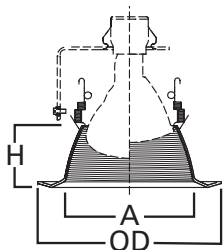

E26 6" Trim Series

DESCRIPTION

Coilex® tapered plastic baffle trim with self-flange in the 6" trim family for use in recessed downlighting. Compatible for use in Halo and other housings.

Catalog #		Type
Project		
Comments		Date
Prepared by		

SPECIFICATION FEATURES

- Contoured tapered sides of Coilex baffle for use with reflector lamps
- Coil spring retention
- Self-flanged trim ring sized to hide gaps caused by construction tolerances

Housings	Max Lamp Compatibility
H7ICT	H7RICT
H7ICAT	H7RICAT
E7ICAT	E7RICAT
H7UICAT	50W PAR30S, 75W PAR30L, 45W PAR38, 65W BR30, 85W BR40
H27ICAT	E27ICAT
H27RICAT	E27RICAT
H7T	E7TAT
H7TCP	H7RT
H7RT	E7RTAT
H27T	E27TAT
H27RT	E27RTAT

Compatible with Halogen, Incandescent, LED* or CFL* lamps.

IC

Non-IC

Dimensions:

A: 5-7/16" [138mm]

H: 2-5/8" [65mm]

OD: 7-3/4" [197mm]

ORDERING INFORMATION

SAMPLE NUMBER: 6109WB

Trim	Finish
6109= 6" Coilex Tapered Plastic Baffle, Self-flange	WB=White baffle, white trim BB=Black baffle, white trim BKBB=Black baffle, black trim

HALO HOUSING COMPATIBILITY

Trim #	Style	H7ICT	H7ICAT	H7RICT	H7RICAT	E7ICAT	E7RICAT	H7UICAT	H7ICTNB
6109	Baffle	•	•	•	•	•	•	•	—
		H7ICATNB	E7ICATNB	H27ICAT	H27RICAT	E27ICAT	E27RICAT		
		—	—	•	•	•	•		
		H7T	H7TCP	H7RT	E7TAT	E7RTAT	H7TNB	E7TATNB	H27T
		•	•	•	•	•	—	—	•
		H27RT	E27TAT	E27RTAT					
		•	•	•					

For use in select other's housings, refer to U.L. Classification list at www.eaton.com/lighting/legal.

*UL1993 listed LED & CFL equivalent lamps permitted. Consult lamp manufacturer for conditions of use. Eaton does not warranty the lamp.