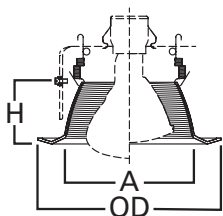

E26 6" Trim Series

DESCRIPTION

Coilex® tapered plastic baffle trim with self-flange in the 6" trim family for use in recessed downlighting. Compatible for use in Halo and other housings.

Catalog #		Type
Project		
Comments		Date
Prepared by		

SPECIFICATION FEATURES

- Contoured tapered sides of Coilex baffle for use with reflector lamps
- Coil spring retention
- Self-flanged trim ring sized to hide gaps caused by construction tolerances

Housings	Max Lamp Compatibility
H7ICT	H7RICT
H7ICAT	H7RICAT
E7ICAT	E7RICAT
H7UICAT	50W PAR30S, 75W PAR30L, 45W PAR38, 65W BR30, 85W BR40
H27ICAT	E27ICAT
H27RICAT	E27RICAT
H7T	E7TAT
H7TCP	H7RT
H7RT	E7RTAT
H27T	E27TAT
H27RT	E27RTAT

Compatible with Halogen, Incandescent, LED* or CFL* lamps.

IC

Non-IC

Dimensions:

A: 5-7/16" [138mm]

H: 2-5/8" [65mm]

OD: 7-3/4" [197mm]

ORDERING INFORMATION

SAMPLE NUMBER: 6109WB

Trim	Finish
6109= 6" Coilex Tapered Plastic Baffle, Self-flange	WB=White baffle, white trim BB=Black baffle, white trim BKBB=Black baffle, black trim

HALO HOUSING COMPATIBILITY

Trim #	Style	H7ICT	H7ICAT	H7RICT	H7RICAT	E7ICAT	E7RICAT	H7UICAT	H7ICTNB
6109	Baffle	•	•	•	•	•	•	•	—
		H7ICATNB	E7ICATNB	H27ICAT	H27RICAT	E27ICAT	E27RICAT		
		—	—	•	•	•	•		
		H7T	H7TCP	H7RT	E7TAT	E7RTAT	H7TNB	E7TATNB	H27T
		•	•	•	•	•	—	—	•
		H27RT	E27TAT	E27RTAT					
		•	•	•					

For use in select other's housings, refer to U.L. Classification list at www.eaton.com/lighting/legal.

*UL1993 listed LED & CFL equivalent lamps permitted. Consult lamp manufacturer for conditions of use. Eaton does not warranty the lamp.