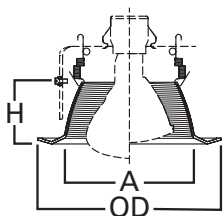

Compatible with Halogen, Incandescent, LED* or CFL* lamps.

IC

Non-IC

Dimensions:

A: 5-7/16" [138mm]

H: 2-5/8" [65mm]

OD: 7-3/4" [197mm]

ORDERING INFORMATION