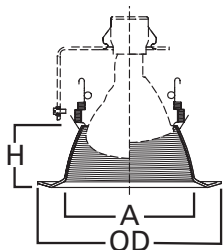

SPECIFICATION FEATURES

- Contoured tapered sides of Coilex baffle for use with reflector lamps
- Coil spring retention
- Self-flanged trim ring sized to hide gaps caused by construction tolerances

| Housings | Max Lamp Compatibility |
|-------------------|---|
| H7ICT H7RICT | 50W PAR30S, 75W PAR30L |
| H7ICAT H7RICAT | 45W PAR38, 65W BR30, 85W BR40 |
| E7ICAT E7RICAT | |
| H7UICAT | 50W PAR30S, 75W PAR30L, 45W PAR38, 65W BR30, 85W BR40 |
| H27ICAT E27ICAT | 50W PAR30S, 75W PAR30L |
| H27RICAT E27RICAT | 65W BR30 |
| H7T E7TAT | 75W PAR30S, 75W PAR30L, 65W BR30 |
| H7TCP E7TCP | 75W PAR30S, 75W PAR30L, 65W BR30 |
| H7RT E7RTAT | |
| H27T E27TAT | 75W PAR30S, 75W PAR30L, 65W BR30 |
| H27RT E27RTAT | |

Compatible with Halogen, Incandescent, LED* or CFL* lamps.

IC

Non-IC

Dimensions:

A: 5-7/16" [138mm]

H: 2-5/8" [65mm]

OD: 7-3/4" [197mm]

ORDERING INFORMATION