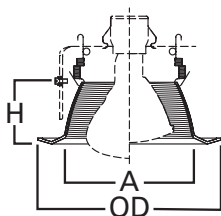

### Dimensions:

A: 5-7/16" [138mm]

H: 2-5/8" [65mm]

OD: 7-3/4" [197mm]

### SPECIFICATION FEATURES

- Contoured tapered sides of Coilex baffle for use with reflector lamps
- Coil spring retention
- Self-flanged trim ring sized to hide gaps caused by construction tolerances

Housings	Max Lamp Compatibility
H7ICT H7RICT	50W PAR30S, 75W PAR30L
H7ICAT H7RICAT	45W PAR38, 65W BR30, 85W BR40
E7ICAT E7RICAT	
H7UICAT	50W PAR30S, 75W PAR30L, 45W PAR38, 65W BR30, 85W BR40
H27ICAT E27ICAT	50W PAR30S, 75W PAR30L
H27RICAT E27RICAT	65W BR30
H7T E7TAT	75W PAR30S, 75W PAR30L, 65W BR30
H7TCP E7TCP	75W PAR30S, 75W PAR30L, 65W BR30
H7RT E7RTAT	
H27T E27TAT	75W PAR30S, 75W PAR30L, 65W BR30
H27RT E27RTAT	