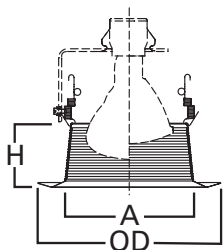

### SPECIFICATION FEATURES

- Straight sides of metal baffle for large diameter lamps
- Coil spring retention
- Self-flanged trim ring sized to hide gaps caused by construction tolerances.

Housings		Max Lamp Compatibility
H7ICT	H7RICT	50W PAR30S, 75W PAR30L, 45W
H7ICAT	H7RICAT	PAR38, 65W BR30,
E7ICAT	E7RICAT	65W BR40
H7UICAT		75W PAR30S, 75W PAR30L, 90W PAR38, 65W BR30, 90W BR40
H27ICAT	E27ICAT	50W PAR30S, 75W PAR30L,
H27RICAT	E27RICAT	60W BR30
H7T	E7TAT	75W PAR30S, 75W PAR30L, 150W PAR38, 65W BR30, 120W BR40
H7TCP	E7RTAT	75W PAR30S, 75W PAR30L, 120W PAR38, 65W BR30, 120W BR40
H27T	E27TAT	75W PAR30S, 75W PAR30L, 65W BR30
H27RT	E27RTAT	

### Dimensions:

A: 5-7/16" [138mm]  
 H: 2-11/16" [68mm]  
 OD: 7-3/4" [197mm]