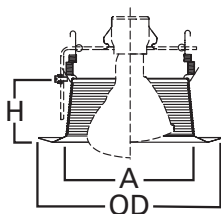

### SPECIFICATION FEATURES

- Straight sides of metal baffle for large diameter lamps
- Coil spring retention
- Self-flanged trim ring sized to hide gaps caused by construction tolerances.

Housings		Max Lamp Compatibility
H7ICT	H7RICT	50W PAR30S, 75W PAR30L, 45W
H7ICAT	H7RICAT	PAR38, 65W BR30,
E7ICAT	E7RICAT	65W BR40
H7UICAT		75W PAR30S, 75W PAR30L, 90W PAR38, 65W BR30, 90W BR40
H27ICAT	E27ICAT	50W PAR30S, 75W PAR30L,
H27RICAT	E27RICAT	60W BR30
H7T	E7TAT	75W PAR30S, 75W PAR30L, 150W PAR38, 65W BR30, 120W BR40
H7TCP	E7RTAT	75W PAR30S, 75W PAR30L, 120W PAR38, 65W BR30, 120W BR40
H27T	E27TAT	75W PAR30S, 75W PAR30L, 65W BR30
H27RT	E27RTAT	

### Dimensions:

A: 5-7/16" [138mm]  
 H: 2-11/16" [68mm]  
 OD: 7-3/4" [197mm]