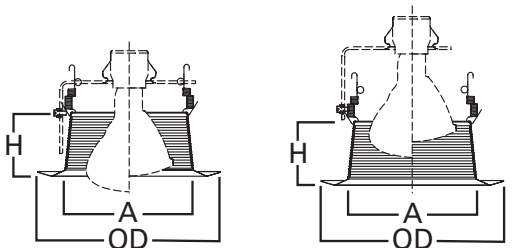

### Dimensions:

A: 5-7/16" [138mm]  
 H: 2-11/16" [68mm]  
 OD: 7-3/4" [197mm]

### SPECIFICATION FEATURES

- Straight sides of metal baffle for large diameter lamps
- Coil spring retention
- Self-flanged trim ring sized to hide gaps caused by construction tolerances.

Housings		Max Lamp Compatibility
H7ICT	H7RICT	50W PAR30S, 75W PAR30L, 45W
H7ICAT	H7RICAT	PAR38, 65W BR30,
E7ICAT	E7RICAT	65W BR40
H7UICAT		75W PAR30S, 75W PAR30L, 90W PAR38, 65W BR30, 90W BR40
H27ICAT	E27ICAT	50W PAR30S, 75W PAR30L,
H27RICAT	E27RICAT	60W BR30
H7T	E7TAT	75W PAR30S, 75W PAR30L, 150W PAR38, 65W BR30, 120W BR40
H7TCP	E7RTAT	75W PAR30S, 75W PAR30L, 120W PAR38, 65W BR30, 120W BR40
H27T	E27TAT	75W PAR30S, 75W PAR30L, 65W BR30
H27RT	E27RTAT	