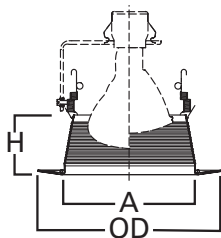

SPECIFICATION FEATURES

- Straight sides of metal baffle for large diameter lamps
- Two plastic removable trim rings included narrow 7.25"OD and wide 8.00"OD
- Coil spring retention

| Housings | | Max Lamp Compatibility |
|----------|----------|--|
| H7ICT | H7RICT | 50W PAR30S, 75W PAR30L |
| H7ICAT | H7RICAT | 45W PAR38, 65W BR30, 65W BR40 |
| E7ICAT | E7RICAT | |
| H7UICAT | | 75W PAR30S, 75W PAR30L, 90W PAR38, 65W BR30, 90W BR40 |
| H27ICAT | E27ICAT | 50W PAR30S, 75W PAR30L, 60W BR30 |
| H27RICAT | E27RICAT | |
| H7T | E7TAT | 75W PAR30S, 75W PAR30L, 150W PAR38, 65W BR30, 120W BR40, |
| H7RT | | |
| H7TCP | E7RTAT | 75W PAR30S, 75W PAR30L, 120W PAR38, 65W BR30, 120W BR40 |
| H27T | E27TAT | 75W PAR30S, 75W PAR30L, 65W BR30 |
| H27RT | E27RTAT | |

Compatible with Halogen, Incandescent, LED* or CFL* lamps.

IC

Non-IC

Dimensions

A: 5-5/8" [144mm]
 H: 2-5/8" [67mm]
 OD: 7-1/4" [184mm] Narrow
 OD: 8" [203mm] Wide

ORDERING INFORMATION

SAMPLE NUMBER: 6101WB