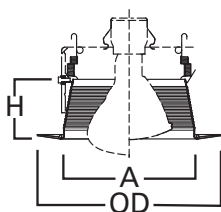

SPECIFICATION FEATURES

- Straight sides of metal baffle for large diameter lamps
- Two plastic removable trim rings included narrow 7.25"OD and wide 8.00"OD
- Coil spring retention

| Housings | | Max Lamp Compatibility |
|----------|----------|--|
| H7ICT | H7RICT | 50W PAR30S, 75W PAR30L |
| H7ICAT | H7RICAT | 45W PAR38, 65W BR30, 65W BR40 |
| E7ICAT | E7RICAT | |
| H7UICAT | | 75W PAR30S, 75W PAR30L, 90W PAR38, 65W BR30, 90W BR40 |
| H27ICAT | E27ICAT | 50W PAR30S, 75W PAR30L, 60W BR30 |
| H27RICAT | E27RICAT | |
| H7T | E7TAT | 75W PAR30S, 75W PAR30L, 150W PAR38, 65W BR30, 120W BR40, |
| H7RT | | |
| H7TCP | E7RTAT | 75W PAR30S, 75W PAR30L, 120W PAR38, 65W BR30, 120W BR40 |
| H27T | E27TAT | 75W PAR30S, 75W PAR30L, 65W BR30 |
| H27RT | E27RTAT | |

Compatible with Halogen, Incandescent, LED* or CFL* lamps.

IC

Non-IC

Dimensions

A: 5-5/8" [144mm]
 H: 2-5/8" [67mm]
 OD: 7-1/4" [184mm] Narrow
 OD: 8" [203mm] Wide

ORDERING INFORMATION

SAMPLE NUMBER: 6101WB