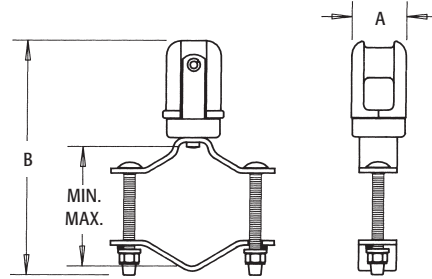

Porcelain Wire Holder

With steel clip. Fits 1-1/4" to 3" pipe.

CATALOG NUMBER	UPC/DCI/NAED MFG #018997	WIRE SIZE	STD PKG	DIM A	DIM B	MIN	MAX
610	00610	1-1/4 to 3	5	1.875	7.625	1.620	3.930

UL/CSA not applicable.