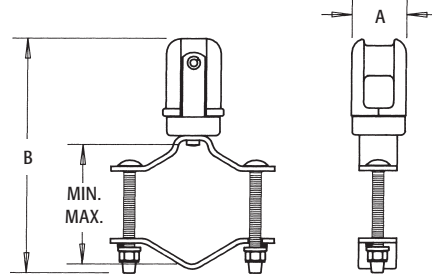

**Porcelain Wire Holder**

With steel clip. Fits 1-1/4" to 3" pipe.

CATALOG NUMBER	UPC/DCI/NAED MFG #018997	WIRE SIZE	STD PKG	DIM A	DIM B	MIN	MAX
610	00610	1-1/4 to 3	5	1.875	7.625	1.620	3.930

UL/CSA not applicable.