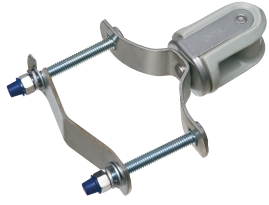

Porcelain Wire Holder

With steel clip. Fits 1-1/4" to 3" pipe.

CATALOG NUMBER	UPC/DCI/NAED MFG #018997	WIRE SIZE	STD PKG	DIM A	DIM B	MIN	MAX
610	00610	1-1/4 to 3	5	1.875	7.625	1.620	3.930

UL/CSA not applicable.