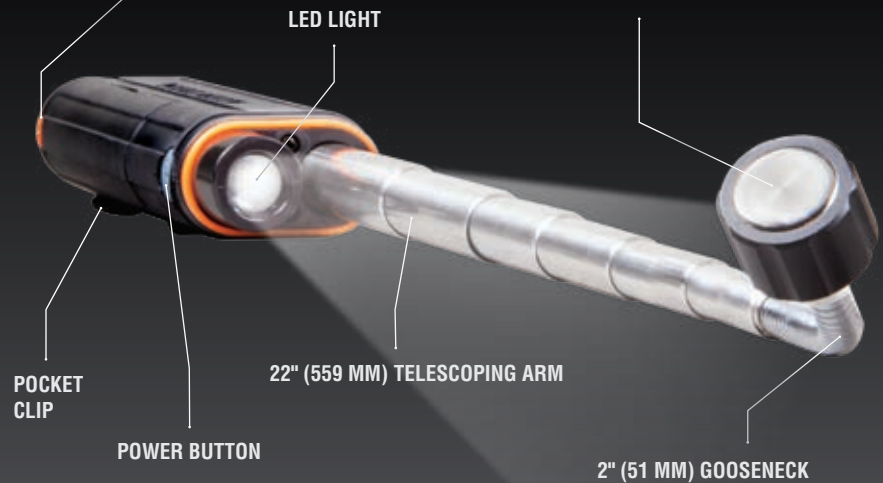

TELESCOPING MAGNETIC LED PICKUP

Klein's new Telescoping LED Pickup Tool allows you to retrieve any magnetic tool or part—the ones that always seem to drop out of reach. The telescoping arm extends almost two feet, and the gooseneck end allows you to reach around into the tough spots. When you're in low light, the LED provides light to guide you to your tool and back. The Telescoping Magnetic LED Pickup allows you to reclaim your dropped tools, making this a must for your tool bag.

2 X AAA ALKALINE BATTERIES (INCLUDED)

MAGNETIC HEAD WITH
2 LB (.9 KG) PICKUP STRENGTH

22" (559 MM)
TELESCOPING
ARM