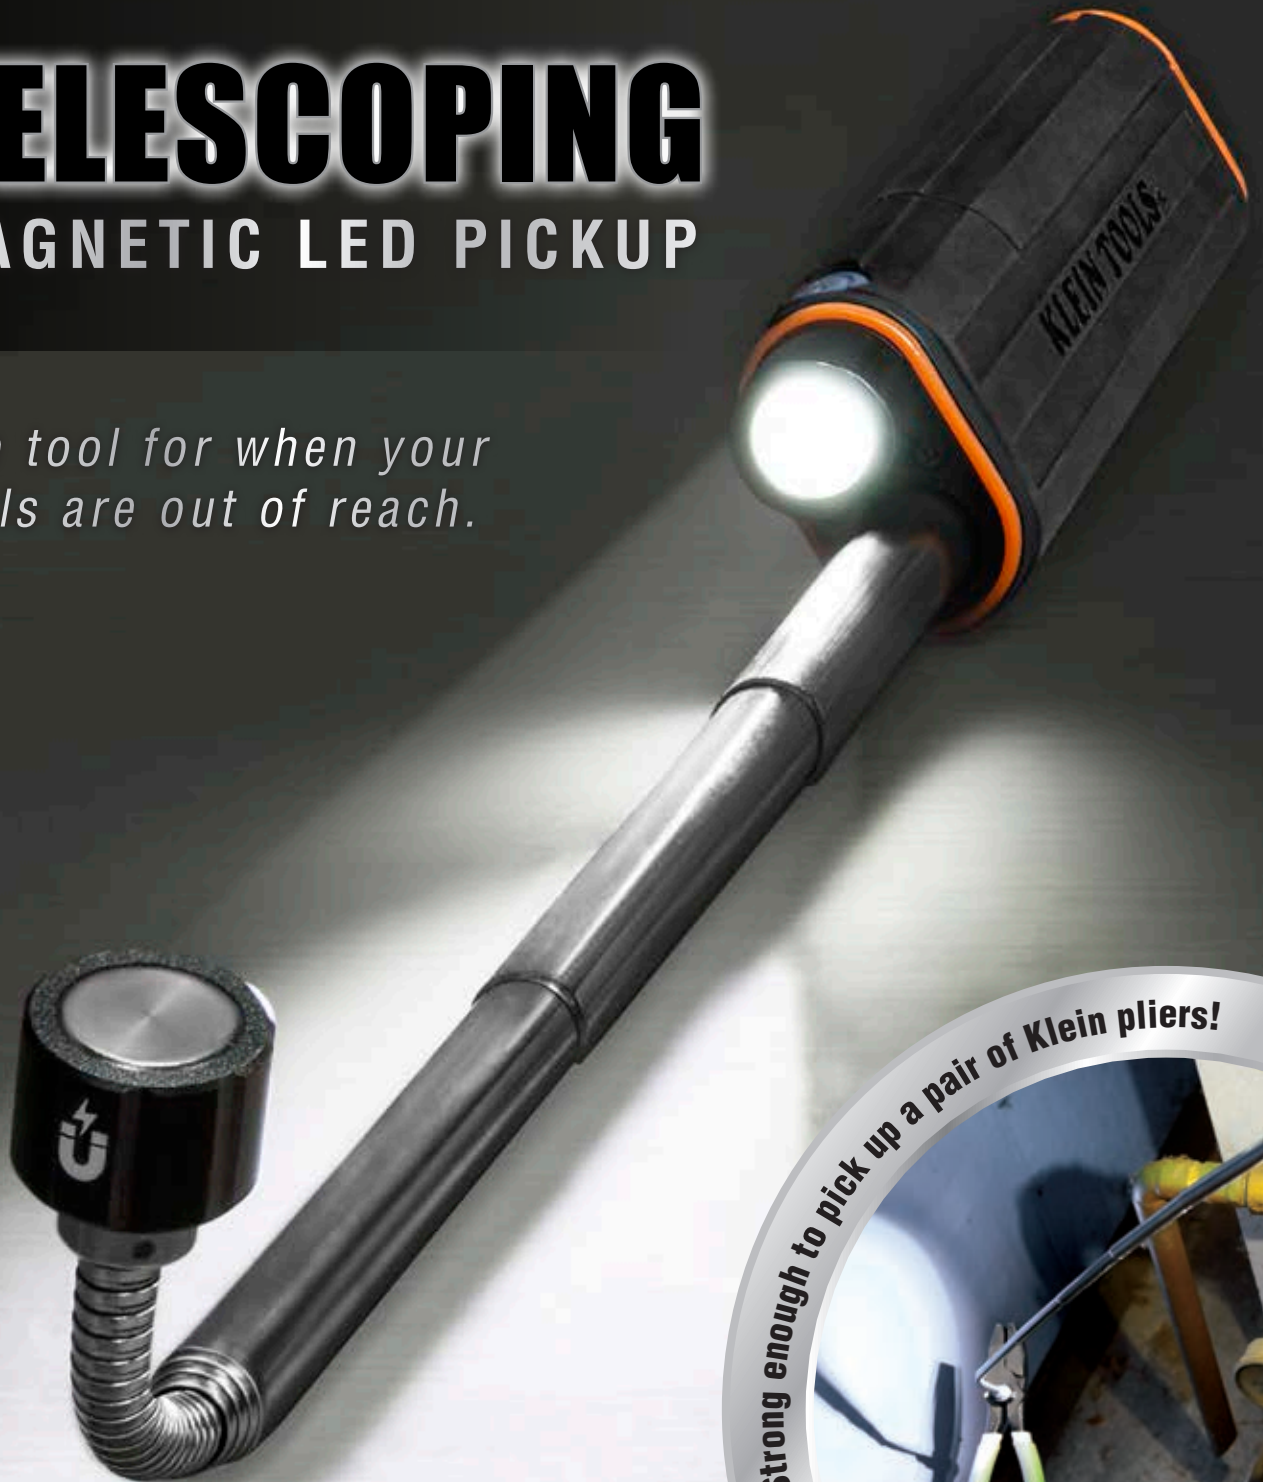

# TELESCOPING MAGNETIC LED PICKUP

*The tool for when your  
tools are out of reach.*

*Strong enough to pick up a pair of Klein pliers!*

**KLEIN  
TOOLS**   
For Professionals... Since 1857™

# TELESCOPING MAGNETIC LED PICKUP

Klein's new Telescoping LED Pickup Tool allows you to retrieve any magnetic tool or part—the ones that always seem to drop out of reach. The telescoping arm extends almost two feet, and the gooseneck end allows you to reach around into the tough spots. When you're in low light, the LED provides light to guide you to your tool and back. The Telescoping Magnetic LED Pickup allows you to reclaim your dropped tools, making this a must for your tool bag.

2 X AAA ALKALINE BATTERIES (INCLUDED)

MAGNETIC HEAD WITH  
2 LB (.9 KG) PICKUP STRENGTH

22" (559 MM)  
TELESCOPING  
ARM

Cat. No.	UPC 0-92644+	Description	Dimensions
56027	56027-9	Telescoping Magnetic LED Pickup Tool	6.25" x 1.6" x 1.2" (159 x 41 x 31 mm)