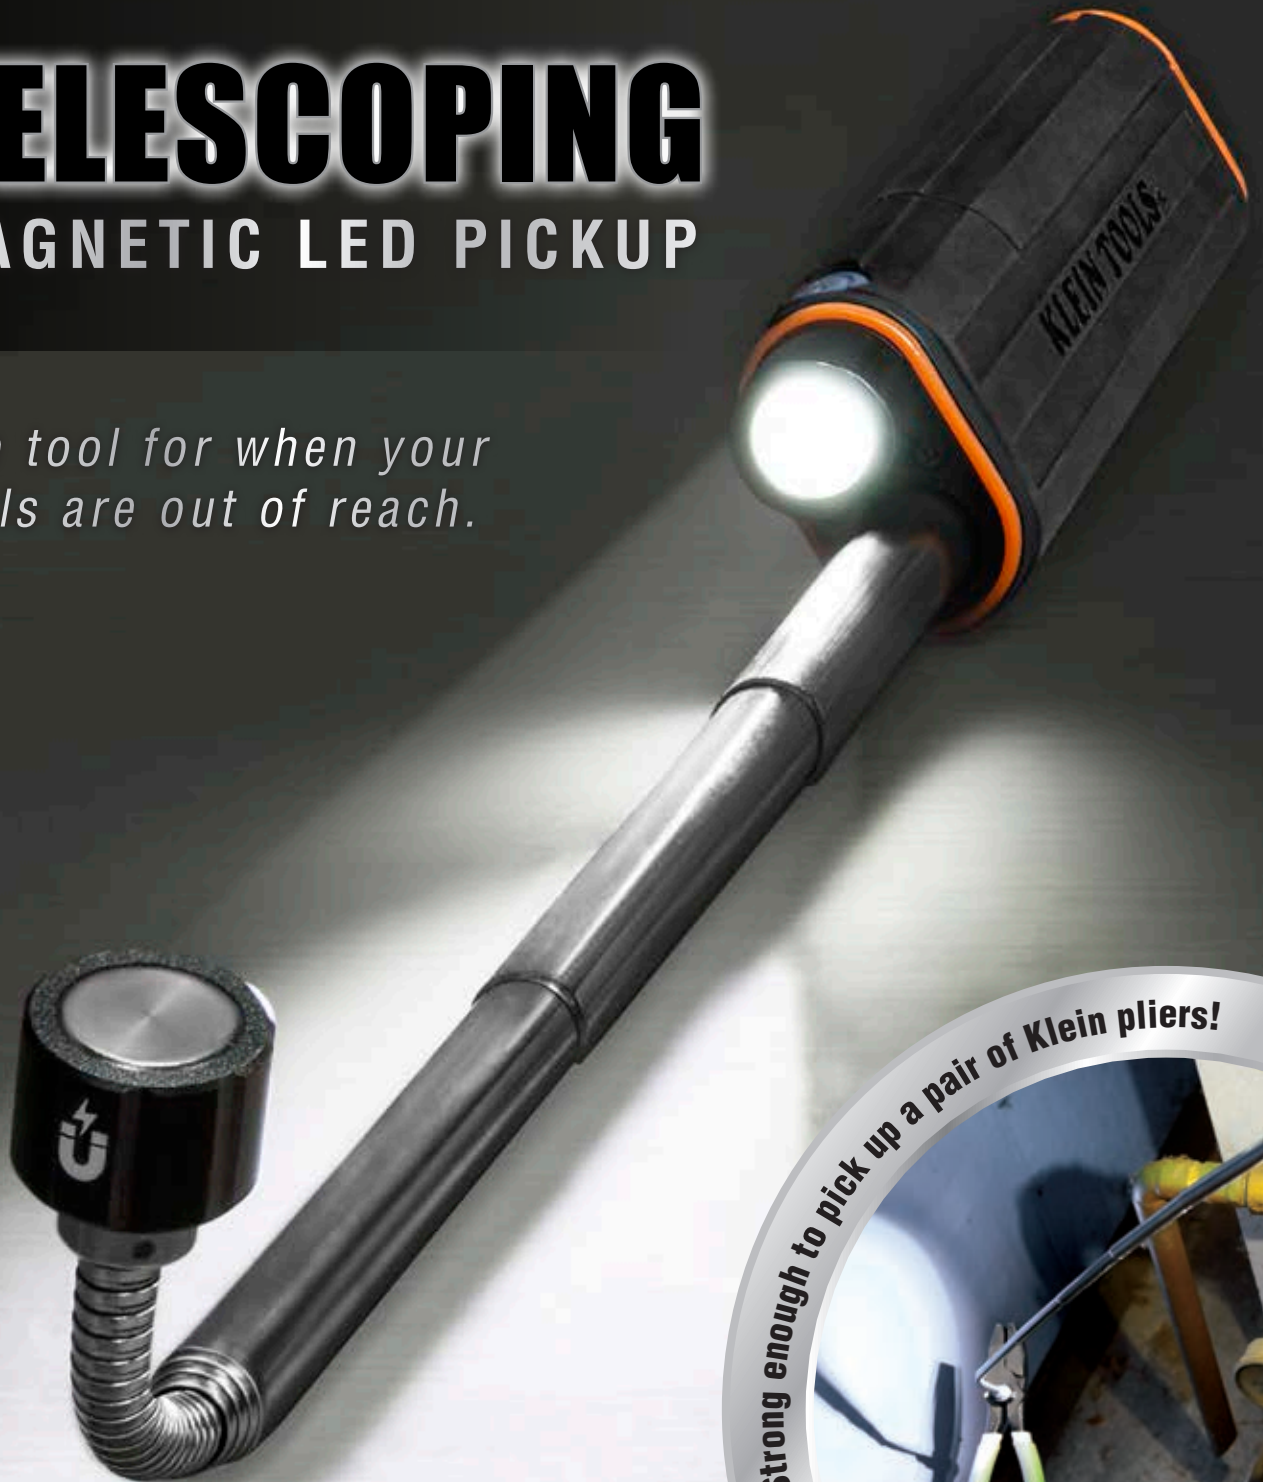

# TELESCOPING MAGNETIC LED PICKUP

Klein's new Telescoping LED Pickup Tool allows you to retrieve any magnetic tool or part—the ones that always seem to drop out of reach. The telescoping arm extends almost two feet, and the gooseneck end allows you to reach around into the tough spots. When you're in low light, the LED provides light to guide you to your tool and back. The Telescoping Magnetic LED Pickup allows you to reclaim your dropped tools, making this a must for your tool bag.

2 X AAA ALKALINE BATTERIES (INCLUDED)

MAGNETIC HEAD WITH  
2 LB (.9 KG) PICKUP STRENGTH

22" (559 MM)  
TELESCOPING  
ARM

Cat. No.	UPC 0-92644+	Description	Dimensions
56027	56027-9	Telescoping Magnetic LED Pickup Tool	6.25" x 1.6" x 1.2" (159 x 41 x 31 mm)

# TELESCOPING MAGNETIC LED PICKUP

*The tool for when your  
tools are out of reach.*

*Strong enough to pick up a pair of Klein pliers!*

**KLEIN  
TOOLS**   
For Professionals... Since 1857™