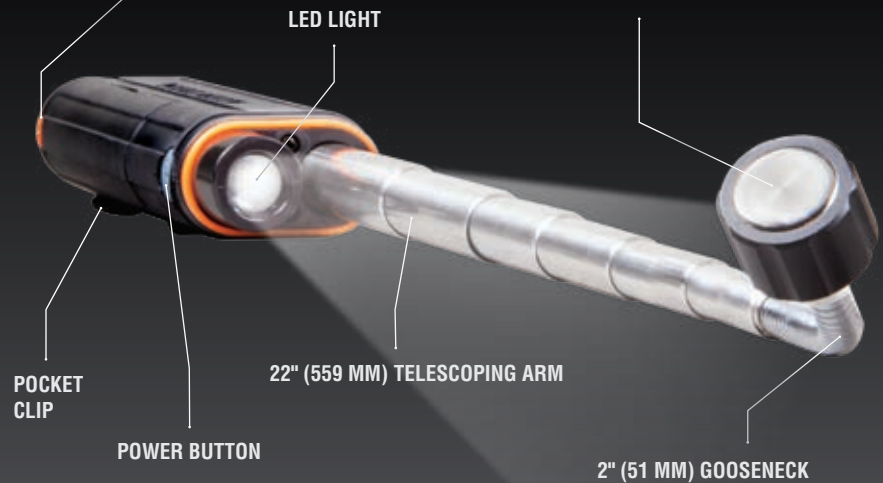

# TELESCOPING MAGNETIC LED PICKUP

*The tool for when your  
tools are out of reach.*

*Strong enough to pick up a pair of Klein pliers!*

**KLEIN  
TOOLS**   
For Professionals... Since 1857™

# TELESCOPING MAGNETIC LED PICKUP

Klein's new Telescoping LED Pickup Tool allows you to retrieve any magnetic tool or part—the ones that always seem to drop out of reach. The telescoping arm extends almost two feet, and the gooseneck end allows you to reach around into the tough spots. When you're in low light, the LED provides light to guide you to your tool and back. The Telescoping Magnetic LED Pickup allows you to reclaim your dropped tools, making this a must for your tool bag.

2 X AAA ALKALINE BATTERIES (INCLUDED)

MAGNETIC HEAD WITH  
2 LB (.9 KG) PICKUP STRENGTH

22" (559 MM)  
TELESCOPING  
ARM

Cat. No.	UPC 0-92644+	Description	Dimensions
56027	56027-9	Telescoping Magnetic LED Pickup Tool	6.25" x 1.6" x 1.2" (159 x 41 x 31 mm)