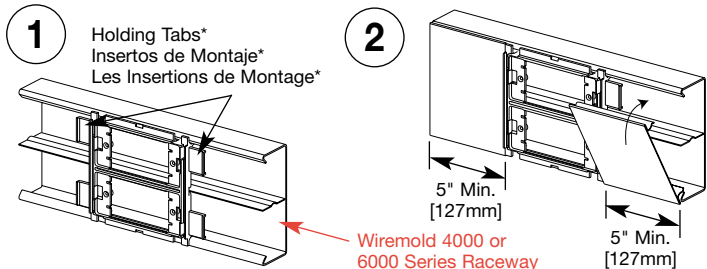

V4050/G4050

For use with Wiremold 4000 & 6000 Series Raceway

NOTE: This bracket has been designed and tested by The Wiremold Company for use only with its 4000 or 6000 Series products. Use with products or materials not approved by The Wiremold Company will void the product warranty and could compromise product performance and safety.