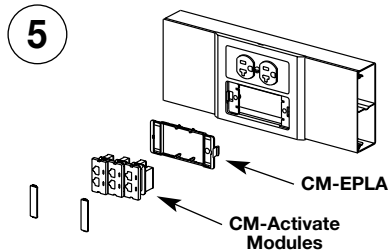

V4050/G4050, 5450 Device Mounting Bracket Installation Instructions

See reverse side for 5450

Wiremold Electrical Systems conform to and should be installed and properly grounded in compliance with requirements of the current National Electrical Code, Canadian Electrical Code or codes administered by local authorities.

All electrical products may represent possible shock or fire hazard if improperly installed or used. Wiremold electrical products are UL Listed. Made for interior use only and should be installed in conformance with current local and/or the National Electrical Code.

Refer to the Wiremold Limited Warranty and Liability Statement.

V4050/G4050

For use with Wiremold 4000 & 6000 Series Raceway

NOTE: This bracket has been designed and tested by The Wiremold Company for use only with its 4000 or 6000 Series products. Use with products or materials not approved by The Wiremold Company will void the product warranty and could compromise product performance and safety.

Disassembly
Desarme
Démontez

*Holding tabs must be covered with 5" [127mm] minimum of 4000 Series Cover.

*Los insertos de montaje deben de ser cubiertos y soportados por un mínimo de 5 pulgadas [127mm] de Cubierta Series 4000.

*Il faut que les insertions de montage soient couvertes pour un minimum de 5 pouces [127mm] de la Couverture Series 4000.