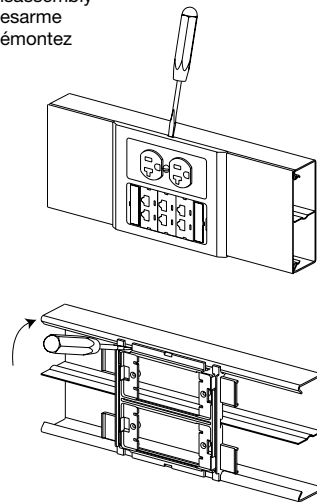

## V4050/G4050

For use with Wiremold 4000 & 6000 Series Raceway

**NOTE:** This bracket has been designed and tested by The Wiremold Company for use only with its 4000 or 6000 Series products. Use with products or materials not approved by The Wiremold Company will void the product warranty and could compromise product performance and safety.

Disassembly  
Desarme  
Démontez

\*Holding tabs must be covered with 5" [127mm] minimum of 4000 Series Cover.

\*Los insertos de montaje deben de ser cubiertos y soportados por un mínimo de 5 pulgadas [127mm] de Cubierta Series 4000.