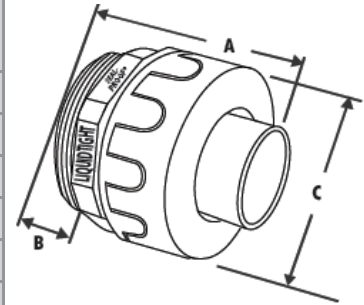

## Enviro-Flex® Kits

Part No.	Size	Carton Qty.
5441051	1/2	4
5441052	3/4	4

## Enviro-Flex® Straight Connectors

Part No.	Size	Carton Qty.	A	B	C
6441000	3/8	100	2.000	.540	1.400
6441001	1/2	100	2.000	.540	1.400
6441002	3/4	50	2.200	.635	1.700
6441003	1	25	2.280	.740	2.000
6441004	1-1/4	25	2.440	.760	2.400
6441005	1-1/2	10	2.700	.800	2.670
6441006	2	10	2.990	.850	3.280

Dimensions are nominal