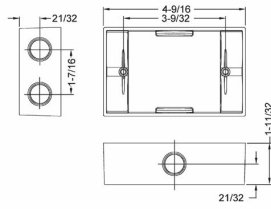

SINGLE GANG EXTENSIONS & ADAPTERS

1-1/2 in. Deep Extension Adapters with Lugs - Six Threaded Outlets - 5-1/4 in. x 3-1/2 in.
N/A

D05

Catalog #: 5405-0

APPLICATIONS

Used to provide additional capacity needed for NEC box fill requirements
Adapters allow installer to add "take-offs" to new boxes/devices

CONFIGURATION

Number Of Outlets: 6
Gangs: 1

PRODUCT MEASUREMENTS

Depth: 1-1/2 in.
Outlet Size: 3/4 in.
Cubic Inches (cm3): 11.0 (180.3)
Wt. Ea. (Lbs.): 0.575

PACKAGING

Package Type: Shrink
Std. Pkg.: 20
Product UPC-A Labeled: Yes
Ship Carton Length (in.): 16.19
Ship Carton Width (in.): 6.50
Ship Carton Height (in.): 8.50
Ctn Weight (Lbs.): 11.50
Pallet Qty: 1800.00
UPC Number: 050169540503
I2of5: 50050169540508