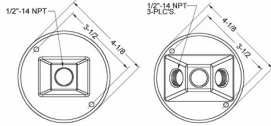

ROUND & RECTANGULAR CLUSTER COVERS

4in. Round Cluster Cover - One Threaded Outlet
N/A

D22

Catalog #: 5193-2

APPLICATIONS

For use with BELL® single gang or round weatherproof boxes
Cluster covers provide an easy means of mounting BELL® lampholders and other accessories.

CONFIGURATION

Number Of Outlets: 1

PRODUCT MEASUREMENTS

Outlet Size: 1/2 in.
Wt. Ea. (Lbs.): 0.323

PACKAGING

Package Type:	Shrink
Std. Pkg.:	20
Product UPC-A Labeled:	Yes
Weight (Lbs. Per/C):	32.30
Ship Carton Length (in.):	13.19
Ship Carton Width (in.):	4.25
Ship Carton Height (in.):	8.50
Ctn Weight (Lbs.):	6.46
Pallet Qty:	3000.00
UPC Number:	050169519325
I2of5:	50050169519320