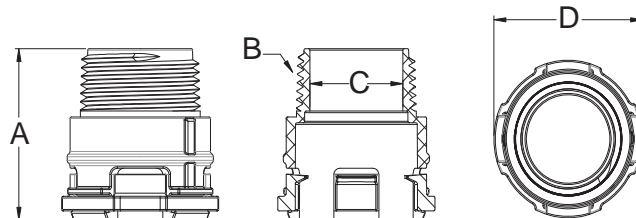

ENT Coupling

Part No.	Size	Carton Qty.	A	B	C	D
5163380	1/2	200	2.000	.700	.850	1.235
5163381	3/4	200	1.957	.894	1.057	1.529
5163382	1	100	2.127	1.123	1.325	1.793

Dimensions are nominal

ENT Male Adapter - Threaded

Part No.	Size	Carton Qty.	A	B	C	D
5163415	1/2	200	1.620	14 NPT	.600	1.235
5163416	3/4	200	1.548	14 NPT	.797	1.529
5163417	1	100	1.763	11-1/2 NPT	1.010	1.793

Dimensions are nominal

ENT Male Adapter - Snap In

Part No.	Size	Carton Qty.	A	B	C	D
5163405	1/2	200	1.460	.963	.850	1.235
5163406	3/4	200	1.438	1.185	1.057	1.529
5163407	1	100	1.523	1.455	1.325	1.793

Dimensions are nominal