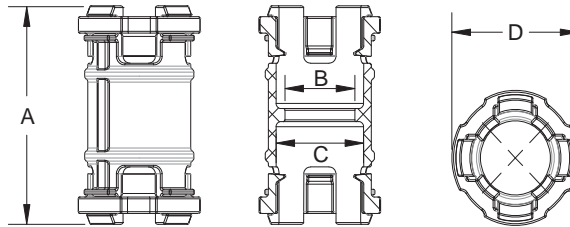

ENT Coupling

Part No.	Size	Carton Qty.	A	B	C	D
5163380	1/2	200	2.000	.700	.850	1.235
5163381	3/4	200	1.957	.894	1.057	1.529
5163382	1	100	2.127	1.123	1.325	1.793

Dimensions are nominal

ENT Male Adapter - Threaded

Part No.	Size	Carton Qty.	A	B	C	D
5163415	1/2	200	1.620	14 NPT	.600	1.235
5163416	3/4	200	1.548	14 NPT	.797	1.529
5163417	1	100	1.763	11-1/2 NPT	1.010	1.793

Dimensions are nominal

ENT Male Adapter - Snap In

Part No.	Size	Carton Qty.	A	B	C	D
5163405	1/2	200	1.460	.963	.850	1.235
5163406	3/4	200	1.438	1.185	1.057	1.529
5163407	1	100	1.523	1.455	1.325	1.793

Dimensions are nominal