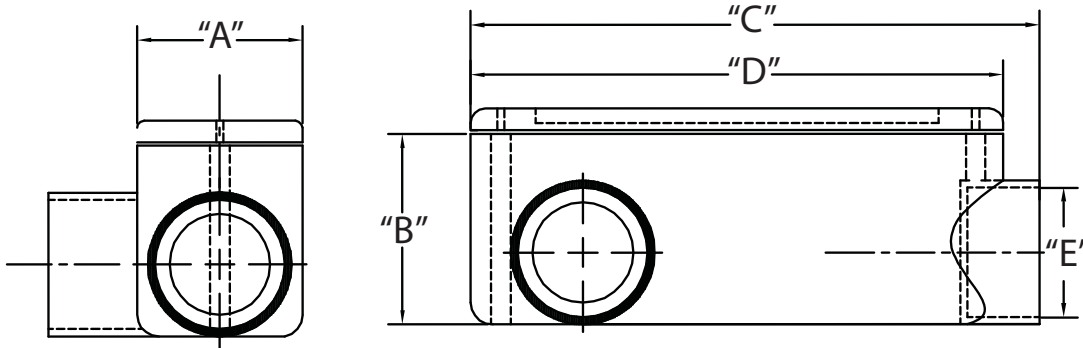

Conduit Bodies - Type LR

1/2" THROUGH 2"

2-1/2" THROUGH 4"

Part Number	Trade Size	Carton Quantity	"A"	"B"	"C"	"D"	"E"	Volume Cu. In.	3-Wire Fill
5133650	1/2	25	1.313	1.438	4.250	4.000	.875	4.3	#6 or smaller
5133651	3/4	15	1.500	1.625	4.938	4.625	1.063	6.5	#6 or smaller
5133652	1	10	1.750	2.000	6.000	5.375	1.313	11.8	#6 or smaller
5133653	1-1/4	10	2.438	2.438	7.625	7.188	1.625	25.0	XHHW #1
5133654	1-1/2	10	2.625	2.813	8.563	8.000	1.938	36.5	XHHW #2/0
5133655	2	5	3.063	3.438	9.875	9.500	2.375	63.5	XHHW #4/0
5133658	2-1/2	5	4.625	4.625	14.938	12.750	2.875	198.0	XHHW 500 MCM
5133656	3	5	4.625	4.625	15.000	12.813	3.500	198.0	XHHW 500 MCM
5133659	3-1/2	4	5.625	5.500	16.188	12.813	4.000	305.0	XHHW 500 MCM
5133657	4	4	5.625	5.500	15.938	12.813	4.500	305.0	XHHW 500 MCM

Dimensions are nominal