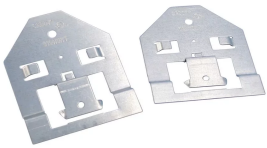

EXTENSION BRACKET FOR HEAVY DUTY T-GRID BOX HANGER, 3 5/8"

CATALOG NUMBER

512HDXT

CERTIFICATIONS

FEATURES

Attaches to T-Grid Box Hanger to accommodate double deep boxes

Tall grid compatible

Installs by hand

PRODUCT ATTRIBUTES

Material: Steel

Finish: Pregalvanized

Height: 3 5/8"

WARNING

---

nVent products shall be installed and used only as indicated in nVent's product instruction sheets and training materials. Instruction sheets are available at www.nvent.com and from your nVent customer service representative. Improper installation, misuse, misapplication or other failure to completely follow nVent's instructions and warnings may cause product malfunction, property damage, serious bodily injury and death and/or void your warranty.