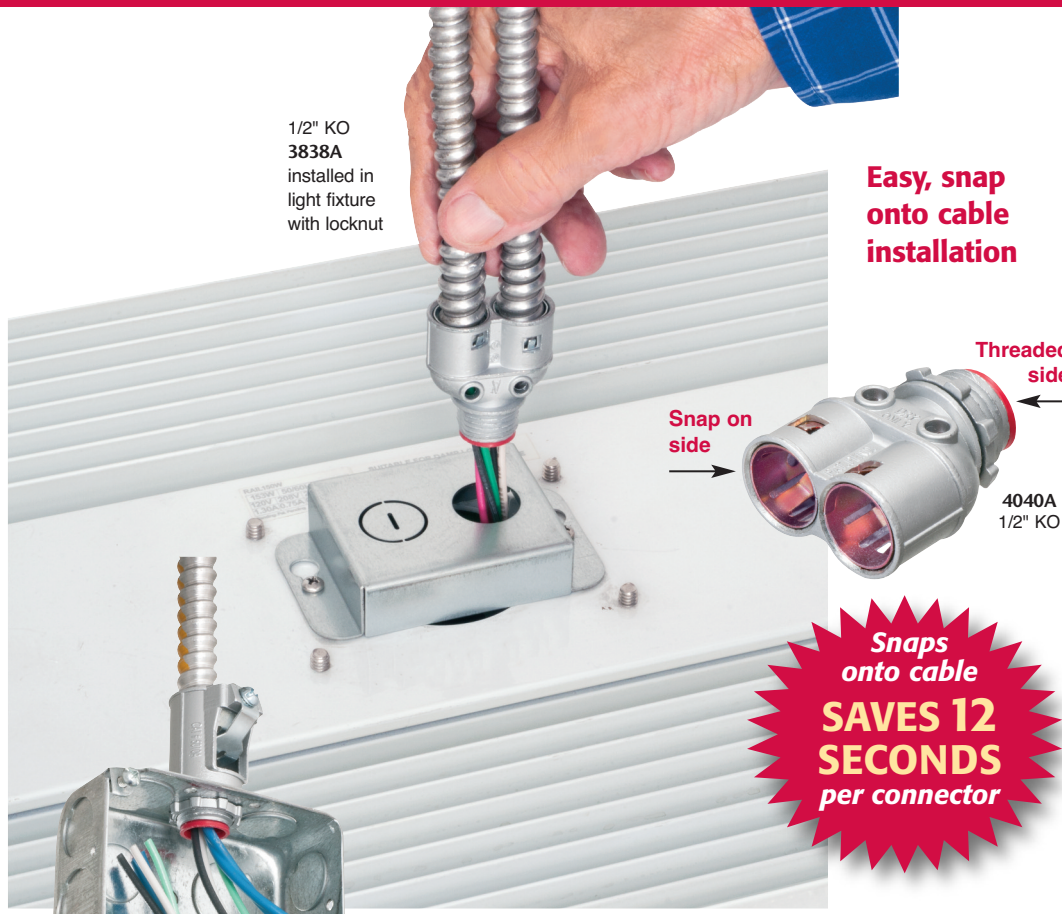

With this series the assembly installs into the knockout with a LOCKNUT.

The red tinting in the 40A, 4010A and 4040A indicates our 'OPEN TANG' design, meaning more room inside the fitting for easy insertion of wires.

# SNAP<sup>2</sup>IT<sup>®</sup> MC Cable Connectors

with Locknut • Easy Snap-in Cable Insertion • NO TOOLS!

1/2" KO  
3838A  
installed in  
light fixture  
with locknut

Easy, snap  
onto cable  
installation

3838A

4040A

505010A

Locknut  
attachment  
in box

Arlington's SNAP<sup>2</sup>IT<sup>®</sup> fittings with locknuts deliver a fast, safe installation.

Fitting-on-cable installation is easy, and requires NO TOOLS! Just snap the fitting onto cable and twist clockwise. Tangs inside the fitting hold the cable secure.