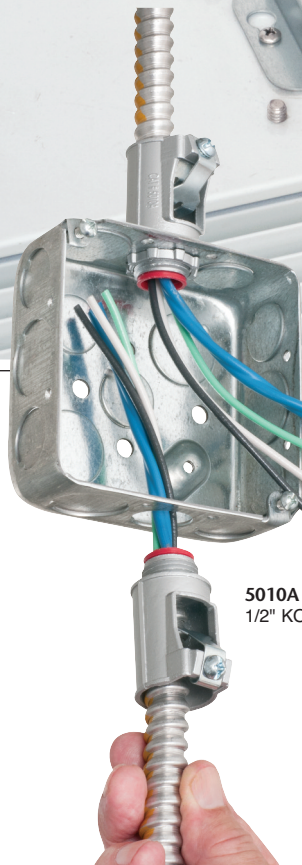

With this series the assembly installs into the knockout with a LOCKNUT.

The red tinting in the 40A, 4010A and 4040A indicates our 'OPEN TANG' design, meaning more room inside the fitting for easy insertion of wires.

SNAP²IT[®] MC Cable Connectors

with Locknut • Easy Snap-in Cable Insertion • NO TOOLS!

1/2" KO
3838A
installed in
light fixture
with locknut

Easy, snap
onto cable
installation

Snap on
side

Threaded
side

4040A
1/2" KO

Snap
onto cable
**SAVES 12
SECONDS
per connector**

Ideal
for MC-PCS
conduit

5010A
1/2" KO

38A

40A

3838A

4040A

505010A

3838A
1/2" KO

With this series the assembly installs into the knockout with a LOCKNUT.

The red tinting in the 40A, 4010A and 4040A indicates our 'OPEN TANG' design, meaning more room inside the fitting for easy insertion of wires.