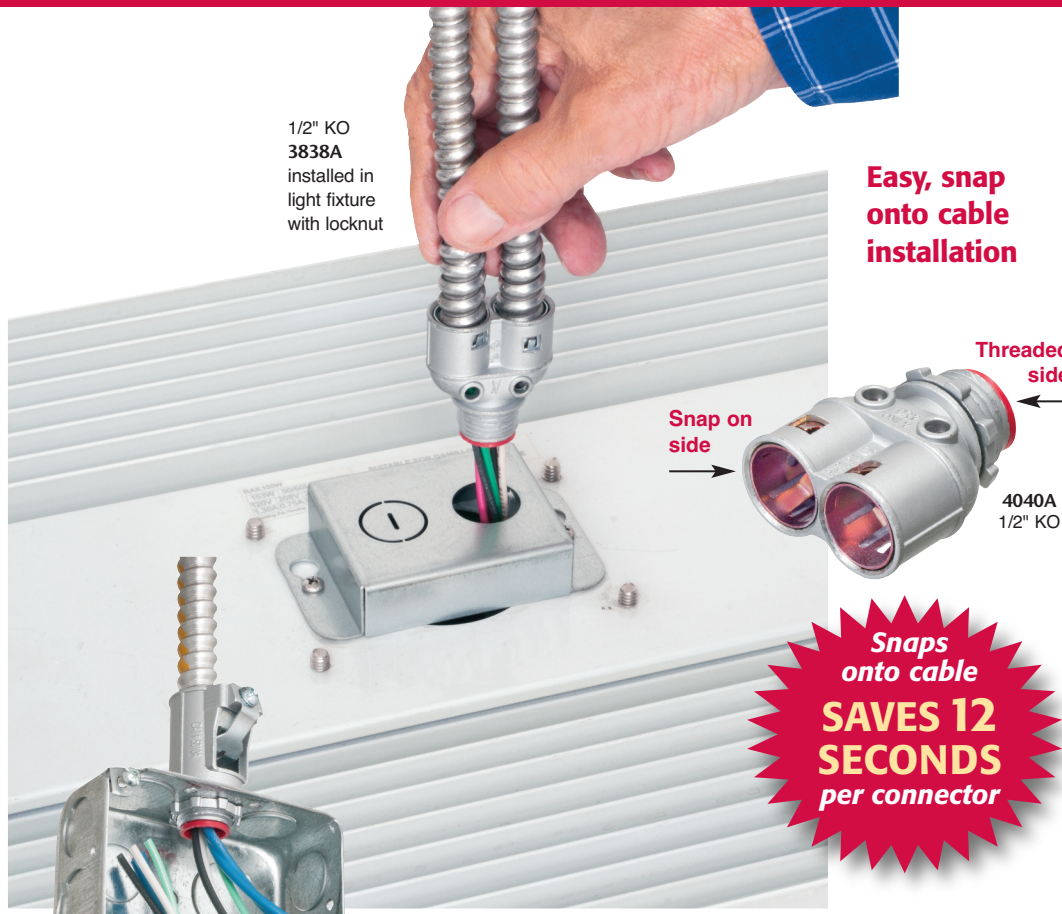

SNAP²IT[®] MC Cable Connectors

with Locknut • Easy Snap-in Cable Insertion • NO TOOLS!

1/2" KO
3838A
installed in
light fixture
with locknut

Easy, snap
onto cable
installation

Snap on
side

Threaded
side

4040A
1/2" KO

Snap
onto cable
**SAVES 12
SECONDS
per connector**

Ideal
for MC-PCS
conduit

5010A
1/2" KO

38A

40A

3838A

4040A

505010A

Locknut
attachment
in box

Arlington's SNAP²IT[®] fittings with locknuts deliver a fast, safe installation.

Fitting-on-cable installation is easy, and requires NO TOOLS! Just snap the fitting onto cable and twist clockwise. Tangs inside the fitting hold the cable secure.

With this series the assembly installs into the knockout with a LOCKNUT.

The red tinting in the 40A, 4010A and 4040A indicates our 'OPEN TANG' design, meaning more room inside the fitting for easy insertion of wires.