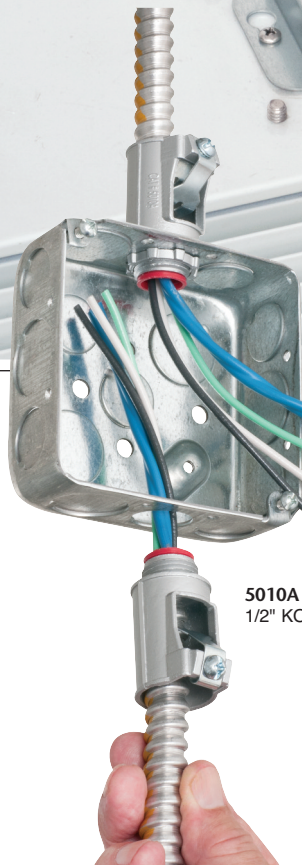

Snap on  
side

Threaded  
side

4040A  
1/2" KO

Snap  
onto cable  
**SAVES 12  
SECONDS  
per connector**

Ideal  
for MC-PCS  
conduit

5010A  
1/2" KO

38A

40A

# SNAP<sup>2</sup>IT<sup>®</sup> MC Cable Connectors

with Locknut • Easy Snap-in Cable Insertion • NO TOOLS!

1/2" KO  
3838A  
installed in  
light fixture  
with locknut

Easy, snap  
onto cable  
installation

With this series the assembly installs into the knockout with a LOCKNUT.

The red tinting in the 40A, 4010A and 4040A indicates our 'OPEN TANG' design, meaning more room inside the fitting for easy insertion of wires.