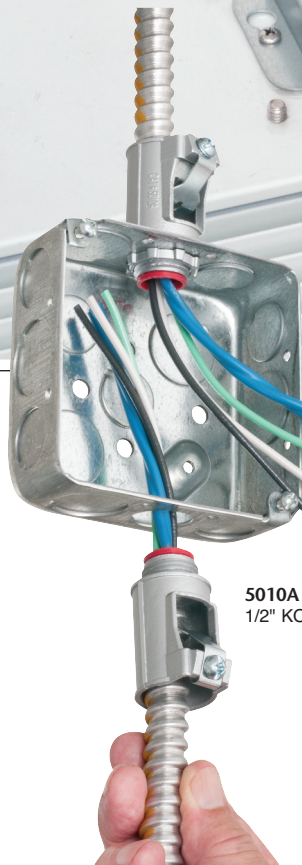

SNAP²IT[®] MC Cable Connectors

with Locknut • Easy Snap-in Cable Insertion • NO TOOLS!

1/2" KO
3838A
installed in
light fixture
with locknut

Easy, snap
onto cable
installation

Snap on
side

Threaded
side

4040A
1/2" KO

Snap
onto cable
**SAVES 12
SECONDS
per connector**

Ideal
for MC-PCS
conduit

5010A
1/2" KO

38A

40A

3838A

4040A

505010A

Locknut
attachment
in box

Arlington's SNAP²IT[®] fittings with locknuts deliver a fast, safe installation.

Fitting-on-cable installation is easy, and requires NO TOOLS! Just snap the fitting onto cable and twist clockwise. Tangs inside the fitting hold the cable secure.

With this series the assembly installs into the knockout with a LOCKNUT.

The red tinting in the 40A, 4010A and 4040A indicates our 'OPEN TANG' design, meaning more room inside the fitting for easy insertion of wires.