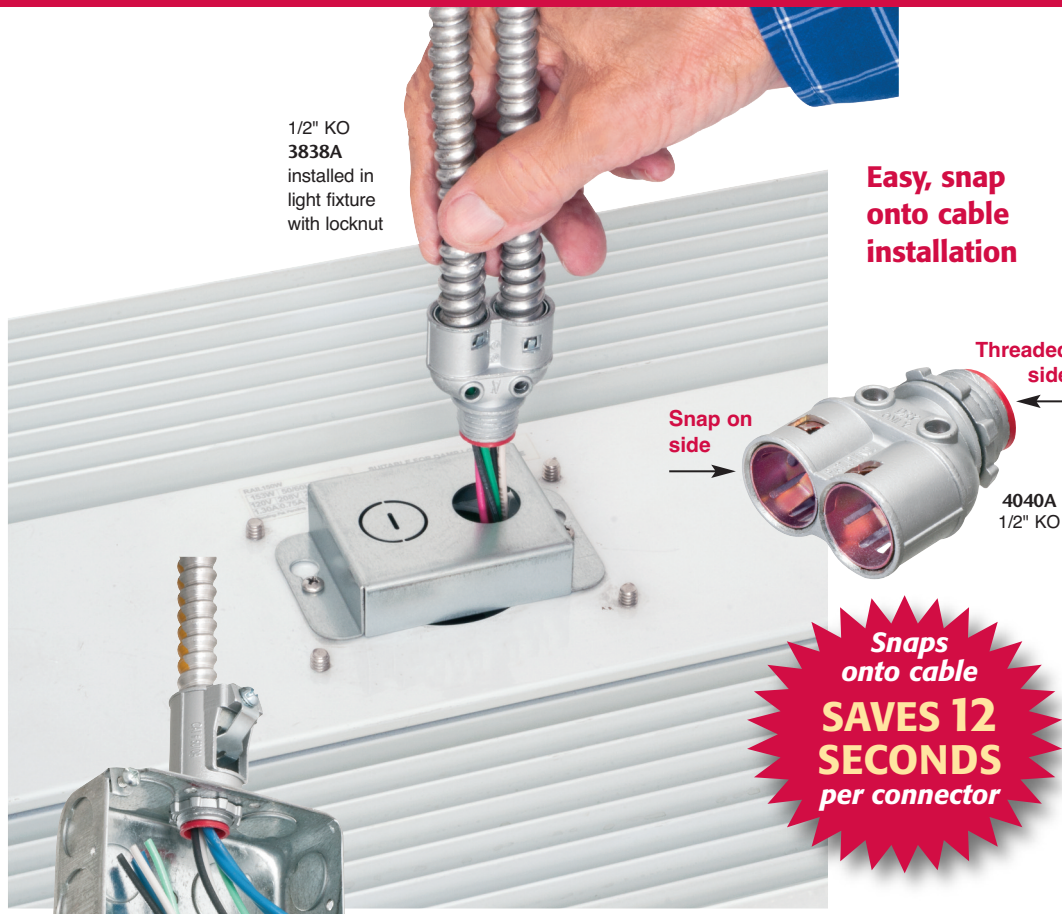

Locknut
attachment
in box

Arlington's SNAP²IT[®] fittings with locknuts deliver a fast, safe installation.

Fitting-on-cable installation is easy, and requires NO TOOLS! Just snap the fitting onto cable and twist clockwise. Tangs inside the fitting hold the cable secure.

With this series the assembly installs into the knockout with a LOCKNUT.

The red tinting in the 40A, 4010A and 4040A indicates our 'OPEN TANG' design, meaning more room inside the fitting for easy insertion of wires.

SNAP²IT[®] MC Cable Connectors

with Locknut • Easy Snap-in Cable Insertion • NO TOOLS!

1/2" KO
3838A
installed in
light fixture
with locknut

Easy, snap
onto cable
installation

Snap on
side

Threaded
side

4040A
1/2" KO