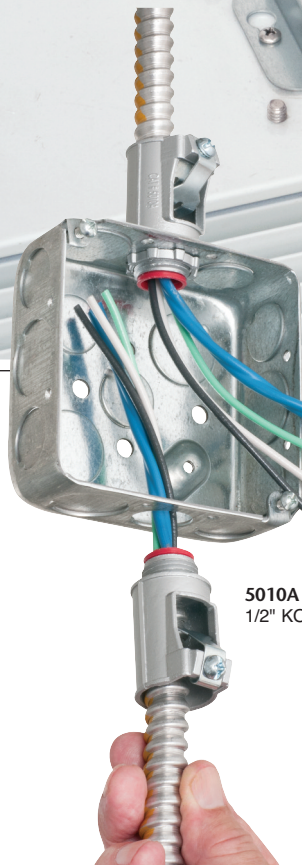

# SNAP<sup>2</sup>IT<sup>®</sup> MC Cable Connectors

with Locknut • Easy Snap-in Cable Insertion • NO TOOLS!

1/2" KO  
3838A  
installed in  
light fixture  
with locknut

Easy, snap  
onto cable  
installation

Snap on  
side

Threaded  
side

4040A  
1/2" KO

Snap  
onto cable  
**SAVES 12  
SECONDS  
per connector**

Ideal  
for MC-PCS  
conduit

5010A  
1/2" KO

38A

40A

3838A

4040A

505010A

Locknut  
attachment  
in box

Arlington's SNAP<sup>2</sup>IT<sup>®</sup> fittings with locknuts deliver a fast, safe installation.

Fitting-on-cable installation is easy, and requires NO TOOLS! Just snap the fitting onto cable and twist clockwise. Tangs inside the fitting hold the cable secure.

With this series the assembly installs into the knockout with a LOCKNUT.

The red tinting in the 40A, 4010A and 4040A indicates our 'OPEN TANG' design, meaning more room inside the fitting for easy insertion of wires.