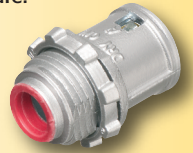

Snap
onto cable
**SAVES 12
SECONDS
per connector**

Ideal
for MC-PCS
conduit

5010A
1/2" KO

38A

40A

3838A

4040A

505010A

Locknut
attachment
in box

Arlington's SNAP²IT[®] fittings with locknuts deliver a fast, safe installation.

Fitting-on-cable installation is easy, and requires NO TOOLS! Just snap the fitting onto cable and twist clockwise. Tangs inside the fitting hold the cable secure.

3838A
1/2" KO

With this series the assembly installs into the knockout with a LOCKNUT.

The red tinting in the 40A, 4010A and 4040A indicates our 'OPEN TANG' design, meaning more room inside the fitting for easy insertion of wires.