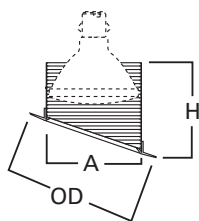

### Dimensions\*

A: 5-1/4" [133mm]

H: 5-1/2" [140mm]

OD: 7-7/8" [200mm]

## **498**

6-Inch Baffle

\*Key: A: Luminous Aperture, H: Height, OD: Trim Outside Diameter

## 498

6-Inch Baffle

\*Key: A: Luminous Aperture, H: Height, OD: Trim Outside Diameter