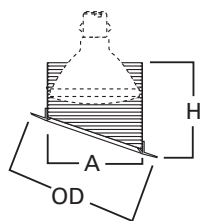

### Dimensions\*

A: 5-1/4" [133mm]

H: 5-1/2" [140mm]

OD: 7-7/8" [200mm]

## **498**

6-Inch Baffle

\*Key: A: Luminous Aperture, H: Height, OD: Trim Outside Diameter

## SPECIFICATION FEATURES

- One piece seamless baffle and trim ring
- Baffle ridges are parallel to floor plane