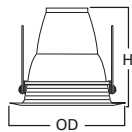

370W Regressed Albalite Glass Lens with Baffle

- 370W Regressed Albalite Glass Lens with White Baffle