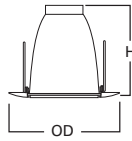

270 Albalite Glass Lens with Reflectors

- 270PS White Trim with Frosted Albalite Glass Lens, Wet Location Listed

HOUSING / LAMP:
H270ICAT: 13W DTT or 13W TTT
H270RICAT: 13W DTT or 13W TTT

H271ICAT: 18W DTT or 18W TTT
H271RICAT: 18W DTT or 18W TTT
H272ICAT: 26W TTT
H272RICAT: 26W TTT
H273ICAT1D: 26W TTT or 32W TTT
H273RICAT1D: 26W TTT or 32W TTT

DIMENSIONS: Height: 6-5/8" [168mm]; OD: 8" [203mm]