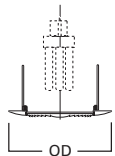

DIMENSIONS: Height: 1-11/16 [43mm]; OD: 5-1/64" [129mm]

Specifications and dimensions subject to change without notice. Consult your Cooper Lighting Representative or visit www.cooperlighting.com for available options, accessories and ordering information.

DIMENSIONS: Height: 6-1/4" [159mm]; OD: 7-1/8" [181mm]

70 Albalite Glass Lens

- 70P White Trim with Frosted Albalite Glass Lens
- 70PS White Trim with Frosted Albalite Glass Lens, Wet Location Listed

HOUSING / LAMP:
 H270ICAT: 13W DTT or 13W TTT
 H270RICAT: 13W DTT or 13W TTT
 H271ICAT: 18W DTT or 18W TTT
 H271RICAT: 18W DTT or 18W TTT

DIMENSIONS: OD: 8" [203mm]

271 Drop Opal Lens

- 271PS White Trim with Drop Opal Glass Lens, Wet Location Listed

HOUSING / LAMP:
 H270ICAT: 13W DTT or 13W TTT
 H270RICAT: 13W DTT or 13W TTT
 H271ICAT: 18W DTT or 18W TTT
 H271RICAT: 18W DTT or 18W TTT
 H272ICAT: 26W DTT or 26W TTT
 H272RICAT: 26W DTT or 26W TTT
 H273ICAT1D: 26W DTT or 26W TTT, 32W TTT
 H273RICAT1D: 26W DTT or 26W TTT, 32W TTT

DIMENSIONS: Height: 6-1/2" [165mm]; OD: 8" [203mm]

73 Fresnel Glass Lens

- 73P White Trim with Fresnel Glass Lens
- 73PS White Trim with Fresnel Glass Lens, Wet Location

HOUSING / LAMP:
 H270ICAT: 13W DTT or 13W TTT
 H270RICAT: 13W DTT or 13W TTT
 H271ICAT: 18W DTT or 18W TTT
 H271RICAT: 18W DTT or 18W TTT