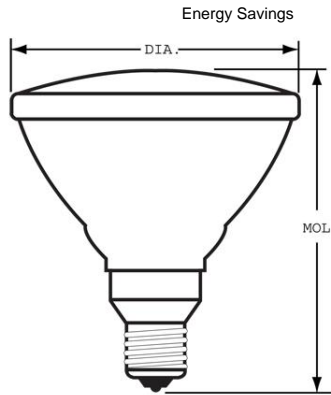

GE
Lighting

16231 - 45PAR/H/FL25

GE HIR™ PAR38

- Standard Halogen - Crisp, white light

CAUTIONS & WARNINGS

Caution

- Lamp may shatter and cause injury if broken
 - Do not use lamp if outer glass is scratched or broken.

GENERAL CHARACTERISTICS

Lamp Type	Halogen - PAR
Bulb	PAR38
Base	Medium Skirt (E26/50x39)
Filament	CC-8
Rated Life	2500.0 hrs
Primary Application	Indoor and outdoor Floodlight

PHOTOMETRIC CHARACTERISTICS

Initial Lumens	540.0 /410.0
Center Beam Candlepower (CBCP)	2000.0
Color Temperature	2750.0 K
Beam Spread	25.0 °
Nominal Initial Lumens per Watt	12 /10

ELECTRICAL CHARACTERISTICS

Wattage	45.0
Voltage	130.0

DIMENSIONS

Maximum Overall Length (MOL)	5.3130 in(135.0 mm)
Bulb Diameter (DIA)	4.750 in(120.6 mm)

PRODUCT INFORMATION

Product Code	16231
Description	45PAR/H/FL25
Standard Package	Case
Standard Package GTIN	10043168162316
Standard Package Quantity	12
Sales Unit	Unit
No Of Items Per Sales Unit	1
No Of Items Per Standard Package	12
UPC	043168162319