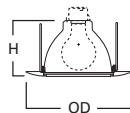

HOUSING / LAMP:
H6451C: 60W A19
DIMENSIONS: Height: 4" [101mm]; OD: 8" [203mm]