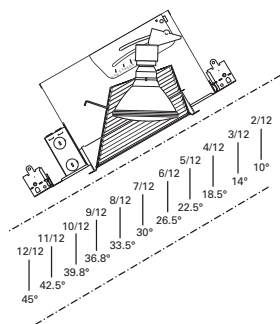

HOUSING / LAMP:
H6451C: 65W BR30, 75W R30, 75W PAR30L
DIMENSIONS: Height: 4-1/8" [105mm]; Aperture: 3-15/16" [100mm]; OD: 8" [203mm]

170 Albalite Glass Lens with Reflector

- 170P White Trim with Frosted Albalite Glass Lens
- 170PS White Trim with Frosted Albalite Glass Lens, Wet Location, AIR-TITE™

HOUSING / LAMP:
H6451C: 60W A19
DIMENSIONS: Height: 4" [101mm]; OD: 8" [203mm]

417 Coilex® Baffle Eyeball 30° Tilt

- 417W White Trim and Eyeball with White Coilex Baffle
- 417P White Trim and Eyeball with Black Coilex Baffle
- 417PB Polished Brass Trim and Eyeball with Black Coilex Baffle

DIMENSIONS: OD: 9-3/4" [248mm]

457 Slope Ceiling Specular Reflector

457SC White Trim with Clear Specular Reflector

457CG White Trim with Champagne Gold Reflector

HOUSING / LAMP:

H745ICAT: 75W R30, 65W BR30

DIMENSIONS: OD: 9-3/4" [248mm]

457 Slope Ceiling White Reflector

457PW White Trim with White Reflector

HOUSING / LAMP:

H745ICAT: 65W BR30, 75W R30, 75W PAR30, 90W PAR38

DIMENSIONS: OD: 9-3/4" [248mm]

PITCH TO DEGREE CONVERSION