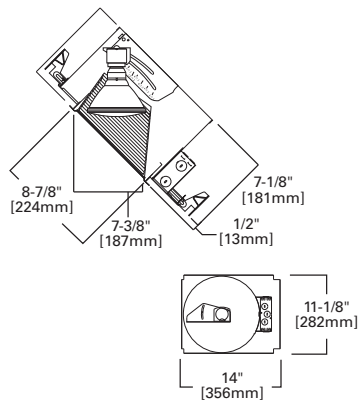

7-INCH INCANDESCENT SLOPE CEILING HOUSING ICAT

FEATURES

- Got Nail™ bar hangers
- Pass-N-Thru™ tool-less shortening of bar hangers
- AIR-TITE™
- Quick Connect wiring connectors included in junction box
- Thermally protected
- Die-formed housing and plaster frame
- Socket aiming for ceilings from 2/12 to 12/12 pitch
- Slope indicator provides quick and consistent lamp settings

Compliances may not apply to all product configurations. Please consult the product spec sheet for compliance details.

COMPLIANCES: UL/cUL Listed - Damp Location, UL/cUL Listed 1598 Luminaire, UL/cUL Listed for Feed Through, UL/cUL Listed for Insulation Contact, AIR-TITE™ Certified ASTM E283

H745ICAT

ORDERING INFORMATION: ORDER HOUSING AND TRIMS SEPARATELY^A

SAMPLE NUMBER: H745ICAT - 457W

Housing	Trims
H745ICAT=7" Aperture, New Construction, Slope Ceiling, IC AIR-TITE™, 120V Line Voltage	Baffles 457 Baffle, 65W BR30, 75W R30, 75W PAR30, 90W PAR38, OD: 9-3/4" [248mm] 457P=White Trim with Black Baffle 457W=White Trim with White Baffle Reflectors 457 Specular Reflector, 75W R30, 65W BR30, OD: 9-3/4" [248mm] 457CG=White Trim with Champagne Gold Reflector 457SC=White Trim with Clear Specular Reflector White Cone Reflector 457 White Reflector, 65W BR30, 75W R30, 75W PAR30, 90W PAR38, OD: 9-3/4" [248mm] 457PW=White Trim with White Reflector

NOTES: Δ Not to be used in direct contact with spray foam insulation.

457 Slope Ceiling Baffle

457W White Trim with White Baffle

457P White Trim with Black Baffle

HOUSING / LAMP:

H745ICAT: 65W BR30, 75W R30, 75W PAR30, 90W PAR38

H745ICAT: 75W R30, 65W BR30

DIMENSIONS: OD: 9-3/4" [248mm]

457 Slope Ceiling Specular Reflector

457SC White Trim with Clear Specular Reflector

457CG White Trim with Champagne Gold Reflector

HOUSING / LAMP:

H745ICAT: 75W R30, 65W BR30

DIMENSIONS: OD: 9-3/4" [248mm]

457 Slope Ceiling White Reflector

457PW White Trim with White Reflector

HOUSING / LAMP:

H745ICAT: 65W BR30, 75W R30, 75W PAR30, 90W PAR38

DIMENSIONS: OD: 9-3/4" [248mm]