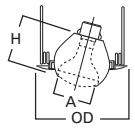

**78 Eyeball 30° Tilt**

- 78P White Trim with White Eyeball
- 78PAT White Trim with White Eyeball - AIR-TITE™ Trim
- 78SN Satin Nickel Trim with Satin Nickel Eyeball
- 78TBZ Tuscan Bronze Trim with Tuscan Bronze Eyeball
- 78B Satin Brass Trim with Satin Brass Eyeball
- 78PB Polished Brass Trim with Polished Brass Eyeball