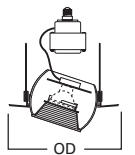

HOUSING / LAMP:
H7RT: 50W 12V MR16
H7T: 50W 12V MR16
H7TCP: 50W 12V MR16
DIMENSIONS: OD: 7-1/4" [184mm]
ACCESSORIES: Low Voltage Transformer Included

Specifications and dimensions subject to change without notice. Consult your Cooper Lighting Representative or visit www.cooperlighting.com for available options, accessories and ordering information.