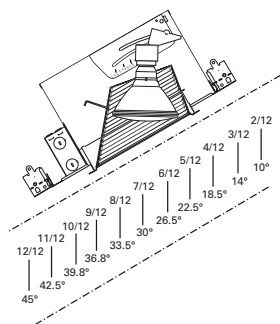

**DIMENSIONS:** OD: 9-3/4" [248mm]

**PITCH TO DEGREE CONVERSION**

Specifications and dimensions subject to change without notice. Consult your Cooper Lighting Representative or visit [www.cooperlighting.com](http://www.cooperlighting.com) for available options, accessories and ordering information.