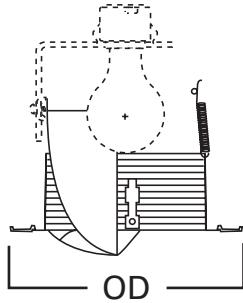

E26 6" Trim Series

DESCRIPTION

Wall wash Phenolic Coilex® baffle and scoop reflector in the 6" trim family for use in recessed downlighting. Compatible for use in Halo and other housings.

Catalog #		Type
Project		
Comments		Date
Prepared by		

SPECIFICATION FEATURES

- Black or white Phenolic Coilex® baffle with scoop reflector
- Designed to spread light close to ceiling
- Coil spring retention

Dimensions:
OD: 7-1/4" [184mm]

Housings	Max Lamp Compatibility
H7UICAT	50W R30
H7T	H7TCP
H7RT	60W A19
E7TAT	
E7RTAT	