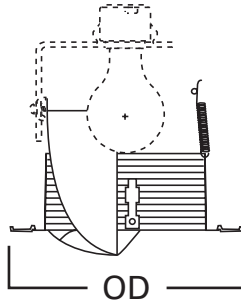

E26 6" Trim Series

DESCRIPTION

Wall wash Phenolic Coilex® baffle and scoop reflector in the 6" trim family for use in recessed downlighting. Compatible for use in Halo and other housings.

Catalog #		Type
Project		
Comments		Date
Prepared by		

SPECIFICATION FEATURES

- Black or white Phenolic Coilex® baffle with scoop reflector
- Designed to spread light close to ceiling
- Coil spring retention

Dimensions:
OD: 7-1/4"[184mm]

Housings	Max Lamp Compatibility
H7UICAT	50W R30
H7T	H7TCP
H7RT	60W A19
E7TAT	
E7RTAT	

Compatible with Halogen, Incandescent, LED* or CFL* lamps.