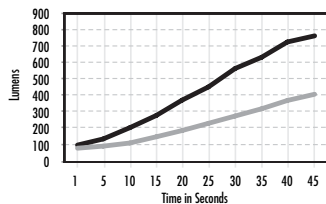

Armor Coat

- Durable coating keeps glass and bulb contents contained with no loss of light output.

TCP is brighter faster!

Specifications (at full brightness)

| | | |
|------------------------------|-------|------------|
| End of Life Protection | | Yes |
| Ballast Type | | Electronic |
| Input Line Voltage: | | 120VAC |
| Input Line Frequency | | 50/60HZ |
| Lamp Life (Rated) | | 8,000 hrs |
| Color Temperature | | 2700°K |
| Color Rendering Index | | 82 |
| Minimum Starting Temp | | -20°F |
| Maximum Operating Temp | | 160°F |
| UL/cUL Listed | | Yes |
| Lamp Operating Frequency | | 45 KHZ |
| Lamp Current Crest Factor | | <1.60 |
| Maximum Open Circuit Voltage | | 600V |
| Power Factor | | >.50 |
| Total Harmonic Distortion | | <150% |