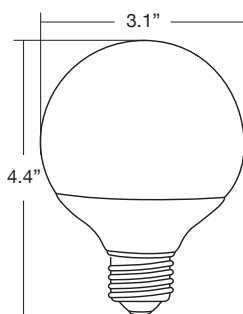

4R3014A

4G2514A

4R2014A

4I314A

Complete product listing on back

| Warranties and Certifications: | Item # | Description | Incandescent Wattage Comparison | Initial Lumens | M.O.L. (inches) | Diameter (inches) | Lamp Life (Hours) |
|------------------------------------------------------------------------------------|---------|--------------------------------------------|---------------------------------|----------------|-----------------|-------------------|-------------------|
| 12 MONTH WARRANTY RoHS Compliant ISO 9002 CERTIFIED | 4R2014A | 14 WATT R20 InstaBright G2 with Armor Coat | 50 | 410 | 4.4 | 2.5 | 8,000 |
| | 4R3014A | 14 WATT R30 InstaBright G2 with Armor Coat | 65 | 650 | 5.4 | 3.7 | 8,000 |
| | 4I314A | 14 WATT A19 InstaBright G2 with Armor Coat | 75 | 800 | 4.4 | 2.4 | 8,000 |
| | 4G2514A | 14 WATT G25 InstaBright G2 with Armor Coat | 100 | 800 | 4.4 | 3.1 | 8,000 |