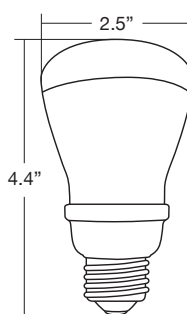

4R3014A

4G2514A

4R2014A

4I314A

Complete product listing on back

| Warranties and Certifications: | Item # | Description | Incandescent Wattage Comparison | Initial Lumens | M.O.L. (inches) | Diameter (inches) | Lamp Life (Hours) |
|------------------------------------------------------------------------------------|---------|--------------------------------------------|---------------------------------|----------------|-----------------|-------------------|-------------------|
| 12 MONTH WARRANTY RoHS Compliant ISO 9002 CERTIFIED | 4R2014A | 14 WATT R20 InstaBright G2 with Armor Coat | 50 | 410 | 4.4 | 2.5 | 8,000 |
| | 4R3014A | 14 WATT R30 InstaBright G2 with Armor Coat | 65 | 650 | 5.4 | 3.7 | 8,000 |
| | 4I314A | 14 WATT A19 InstaBright G2 with Armor Coat | 75 | 800 | 4.4 | 2.4 | 8,000 |
| | 4G2514A | 14 WATT G25 InstaBright G2 with Armor Coat | 100 | 800 | 4.4 | 3.1 | 8,000 |