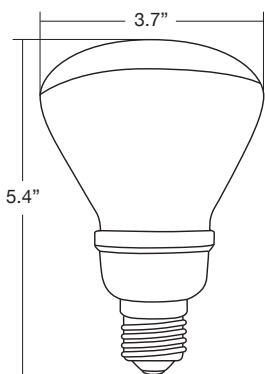

4R3014A

4G2514A

4R2014A

4I314A

Complete product listing on back

| Warranties and Certifications: | Item # | Description | Incandescent Wattage Comparison | Initial Lumens | M.O.L. (inches) | Diameter (inches) | Lamp Life (Hours) |
|------------------------------------------------------------------------------------|---------|--------------------------------------------|---------------------------------|----------------|-----------------|-------------------|-------------------|
| 12 MONTH WARRANTY RoHS Compliant ISO 9002 CERTIFIED | 4R2014A | 14 WATT R20 InstaBright G2 with Armor Coat | 50 | 410 | 4.4 | 2.5 | 8,000 |
| | 4R3014A | 14 WATT R30 InstaBright G2 with Armor Coat | 65 | 650 | 5.4 | 3.7 | 8,000 |
| | 4I314A | 14 WATT A19 InstaBright G2 with Armor Coat | 75 | 800 | 4.4 | 2.4 | 8,000 |
| | 4G2514A | 14 WATT G25 InstaBright G2 with Armor Coat | 100 | 800 | 4.4 | 3.1 | 8,000 |