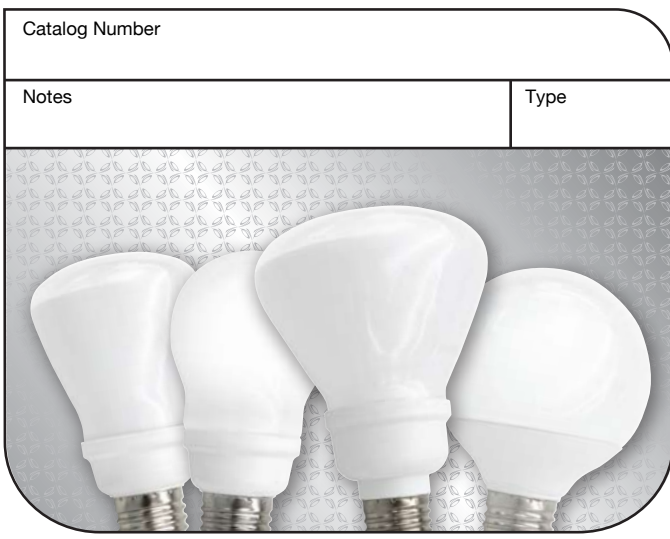

Specifications (at full brightness)

End of Life Protection	.....	Yes
Ballast Type	.....	Electronic
Input Line Voltage:	.....	120VAC
Input Line Frequency	.....	50/60HZ
Lamp Life (Rated)	.....	8,000 hrs
Color Temperature	.....	2700°K
Color Rendering Index	.....	82
Minimum Starting Temp	.....	-20°F
Maximum Operating Temp	.....	160°F
UL/cUL Listed	.....	Yes
Lamp Operating Frequency	.....	45 KHZ
Lamp Current Crest Factor	.....	<1.60
Maximum Open Circuit Voltage	.....	600V
Power Factor	.....	>.50
Total Harmonic Distortion	.....	<150%