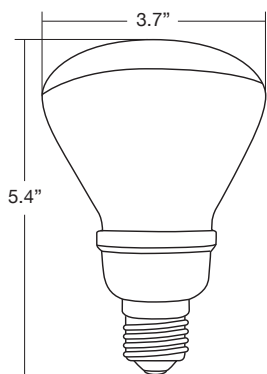

4R3014A

4G2514A

4R2014A

4I314A

Complete product listing on back

| Warranties and Certifications: | Item # | Description | Incandescent Wattage Comparison | Initial Lumens | M.O.L. (inches) | Diameter (inches) | Lamp Life (Hours) |
|------------------------------------------------------------------------------------|---------|--------------------------------------------|---------------------------------|----------------|-----------------|-------------------|-------------------|
| 12 MONTH WARRANTY RoHS Compliant ISO 9002 CERTIFIED | 4R2014A | 14 WATT R20 InstaBright G2 with Armor Coat | 50 | 410 | 4.4 | 2.5 | 8,000 |
| | 4R3014A | 14 WATT R30 InstaBright G2 with Armor Coat | 65 | 650 | 5.4 | 3.7 | 8,000 |
| | 4I314A | 14 WATT A19 InstaBright G2 with Armor Coat | 75 | 800 | 4.4 | 2.4 | 8,000 |
| | 4G2514A | 14 WATT G25 InstaBright G2 with Armor Coat | 100 | 800 | 4.4 | 3.1 | 8,000 |