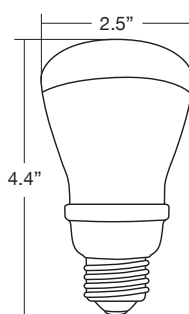

4R3014A

4G2514A

4R2014A

4I314A

Complete product listing on back

| Warranties and Certifications: | Item # | Description | Incandescent Wattage Comparison | Initial Lumens | M.O.L. (inches) | Diameter (inches) | Lamp Life (Hours) |
|------------------------------------------------------------------------------------|---------|--------------------------------------------|---------------------------------|----------------|-----------------|-------------------|-------------------|
| 12 MONTH WARRANTY RoHS Compliant ISO 9002 CERTIFIED | 4R2014A | 14 WATT R20 InstaBright G2 with Armor Coat | 50 | 410 | 4.4 | 2.5 | 8,000 |
| | 4R3014A | 14 WATT R30 InstaBright G2 with Armor Coat | 65 | 650 | 5.4 | 3.7 | 8,000 |
| | 4I314A | 14 WATT A19 InstaBright G2 with Armor Coat | 75 | 800 | 4.4 | 2.4 | 8,000 |
| | 4G2514A | 14 WATT G25 InstaBright G2 with Armor Coat | 100 | 800 | 4.4 | 3.1 | 8,000 |