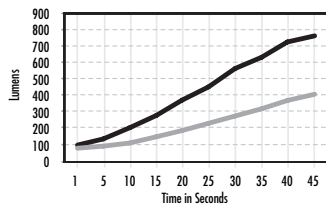

Armor Coat

- Durable coating keeps glass and bulb contents contained with no loss of light output.

TCP is brighter faster!