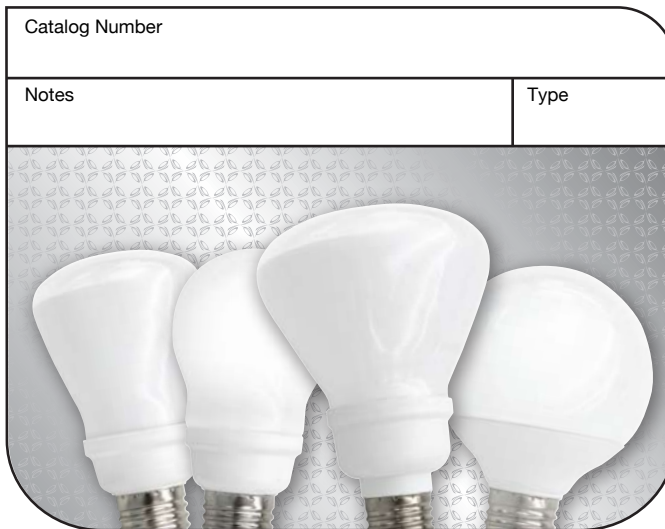

Specifications (at full brightness)

End of Life Protection	.....	Yes
Ballast Type	.....	Electronic
Input Line Voltage:	.....	120VAC
Input Line Frequency	.....	50/60HZ
Lamp Life (Rated)	.....	8,000 hrs
Color Temperature	.....	2700°K
Color Rendering Index	.....	82
Minimum Starting Temp	.....	-20°F
Maximum Operating Temp	.....	160°F
UL/cUL Listed	.....	Yes
Lamp Operating Frequency	.....	45 KHZ
Lamp Current Crest Factor	.....	<1.60
Maximum Open Circuit Voltage	.....	600V
Power Factor	.....	>.50
Total Harmonic Distortion	.....	<150%