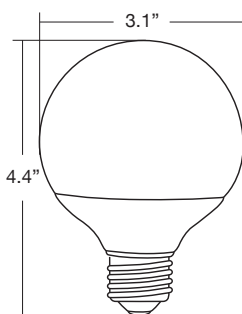

4R3014A

4G2514A

4R2014A

4I314A

Complete product listing on back

| Warranties and Certifications: | Item # | Description | Incandescent Wattage Comparison | Initial Lumens | M.O.L. (inches) | Diameter (inches) | Lamp Life (Hours) |
|------------------------------------------------------------------------------------|---------|--------------------------------------------|---------------------------------|----------------|-----------------|-------------------|-------------------|
| 12 MONTH WARRANTY RoHS Compliant ISO 9002 CERTIFIED | 4R2014A | 14 WATT R20 InstaBright G2 with Armor Coat | 50 | 410 | 4.4 | 2.5 | 8,000 |
| | 4R3014A | 14 WATT R30 InstaBright G2 with Armor Coat | 65 | 650 | 5.4 | 3.7 | 8,000 |
| | 4I314A | 14 WATT A19 InstaBright G2 with Armor Coat | 75 | 800 | 4.4 | 2.4 | 8,000 |
| | 4G2514A | 14 WATT G25 InstaBright G2 with Armor Coat | 100 | 800 | 4.4 | 3.1 | 8,000 |