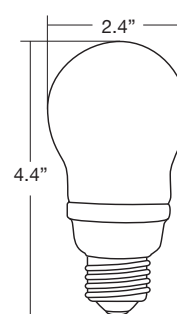

4R3014A

4G2514A

4R2014A

4I314A

Complete product listing on back

| Warranties and Certifications: | Item # | Description | Incandescent Wattage Comparison | Initial Lumens | M.O.L. (inches) | Diameter (inches) | Lamp Life (Hours) |
|------------------------------------------------------------------------------------|---------|--------------------------------------------|---------------------------------|----------------|-----------------|-------------------|-------------------|
| 12 MONTH WARRANTY RoHS Compliant ISO 9002 CERTIFIED | 4R2014A | 14 WATT R20 InstaBright G2 with Armor Coat | 50 | 410 | 4.4 | 2.5 | 8,000 |
| | 4R3014A | 14 WATT R30 InstaBright G2 with Armor Coat | 65 | 650 | 5.4 | 3.7 | 8,000 |
| | 4I314A | 14 WATT A19 InstaBright G2 with Armor Coat | 75 | 800 | 4.4 | 2.4 | 8,000 |
| | 4G2514A | 14 WATT G25 InstaBright G2 with Armor Coat | 100 | 800 | 4.4 | 3.1 | 8,000 |