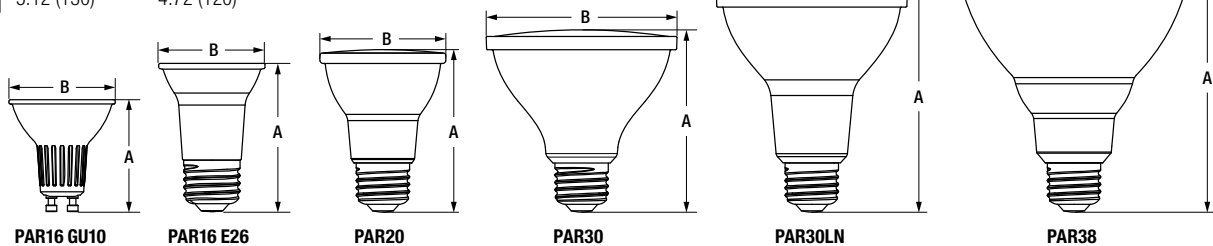

| | |
|-------------|------|
| Catalog # | Type |
| Project | |
| Comments | |
| Prepared by | |

Ordering Guide

| LED | XX | PARXX | XXXX | DIM | 9 | XX | TL | XXX | XX | GL | RP |
|-----|---|--|------------------------------------|-------------------|---------|---|---|-------------------------------------|----------------------|------------|---------------------|
| LED | Wattage 6 = 6 Watts 6.5 = 6.5 Watts 10 = 10 Watts 13 = 13 Watts 14.5 = 14.5 Watts 15.5 = 15.5 Watts | Lamp Type PAR16, PAR20, PAR30, PAR30LN, PAR38 | Base Blank = E26 GU10 = GU10 | DIM = Dimmable | 9 = 90+ | Color Temperature 30 = 3000K 35 = 3500K 40 = 4000K 50 = 5000K | TL = Natural with TruWave® Technology | FL = Flood NFL = Narrow Flood | 40 = 40° 25 = 25° | GL = Glass | RP = Retail Pack |

Physical Information

| | (A) Height inches (mm) | (B) Diameter inches (mm) |
|------------|------------------------------|--------------------------------|
| PAR16 GU10 | 2.05 (52) | 1.97 (50) |
| PAR16 E26 | 2.76 (70) | 1.97 (50) |
| PAR20 | 3.19 (81) | 2.48 (63) |
| PAR30 | 3.54 (90) | 3.74 (95) |
| PAR30LN | 4.41 (112) | 3.74 (95) |
| PAR38 | 5.12 (130) | 4.72 (120) |