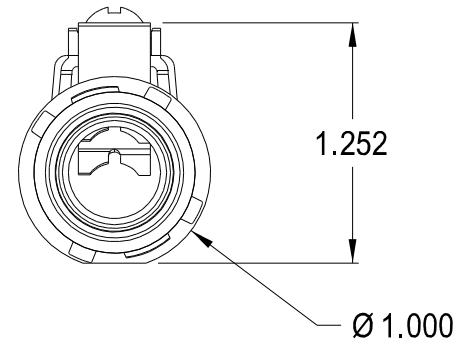

#10-32 MACHINE  
SCREW

3810 OR  
4010 CLIP

4110ST BODY

1/2" TRADE SIZE  
SNAP-TITE RING