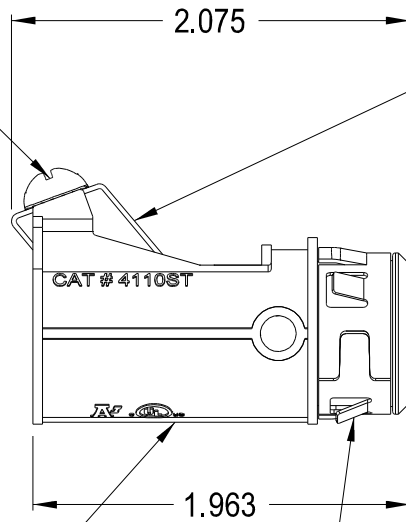

#10-32 MACHINE  
SCREW

3810 OR  
4010 CLIP

4110ST BODY

1/2" TRADE SIZE  
SNAP-TITE RING