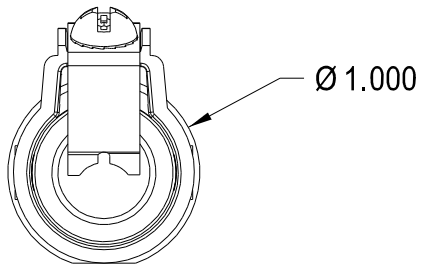

#10-32 MACHINE  
SCREW

3810 OR  
4010 CLIP

4110ST BODY

1/2" TRADE SIZE  
SNAP-TITE RING