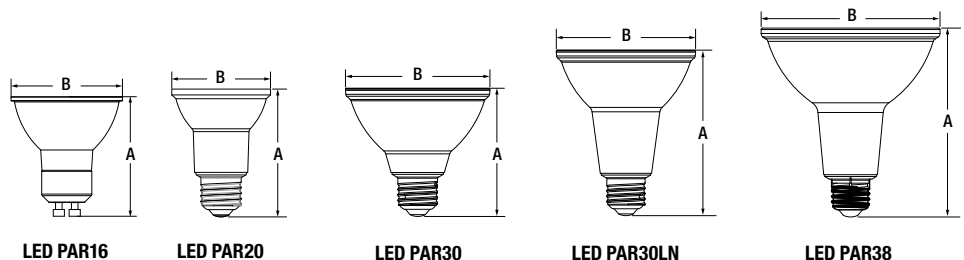

1. Hours lifetime with 70% lumen maintenance
2. Thermally stable typical CCT (±10%)
3. CRI – Color Rendering Index (typical)
4. Thermally stable typical lumens (±10%)

Physical Information

Lamp Description	(A) MOL	(B) Diameter
LED PAR16	2.9 in	1.9 in
LED PAR20	3.27 in	2.51 in
LED PAR30	3.34 in	3.74 in
LED PAR30LN	4.44 in	3.74 in
LED PAR38	5.11 in	4.80 in