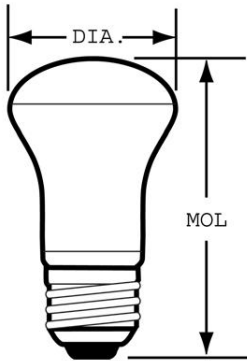

GENERAL CHARACTERISTICS

Lamp Type	Incandescent - Reflector
Bulb	R16
Base	Medium Screw (E26)
Filament	CC-6
Rated Life	1500.0 hrs
Bulb Material	Soft glass
Primary Application	Indoor Spotlight

PHOTOMETRIC CHARACTERISTICS

Initial Lumens	225.0
Color Temperature	2500.0 K

ELECTRICAL CHARACTERISTICS

Wattage	40.0
Voltage	120.0

DIMENSIONS

Maximum Overall Length (MOL)	3.3700 in(85.6 mm)
Bulb Diameter (DIA)	2.000 in(50.8 mm)

PRODUCT INFORMATION