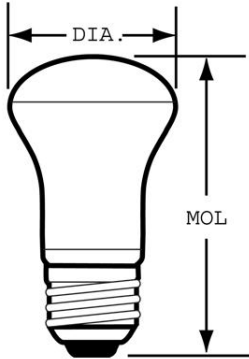

GE
Lighting

25781 - 40R16/CD

GE soft white 40 watt R16 floodlight 1-pack

- Use original GE's Soft White when you need a light without glare and harsh shadows.
- Replace ordinary light bulbs with GE Flood and Spotlight in all your track and recessed lighting fixtures.
- 2500K soft white light appearance
- Estimated yearly energy costs \$4.82 based on 3 hours per day \$0.11 per kWh
- GE soft white indoor spotlights provide warm, pleasing everyday light without harsh glares and shadows. These bulbs' funnel shape and reflective coating help direct light where it is needed better than a standard incandescent bulb
- Lasts 1.4 years based on 3 hours per day usage
- 280 lumens providing subtle, reassuring™ light
- R16 indoor floodlight with medium base for use in directional fixtures such as recessed can lighting

GENERAL CHARACTERISTICS

Lamp Type	Incandescent - Reflector
Bulb	R16
Base	Medium Screw (E26)
Filament	CC-6
Rated Life	1500.0 hrs
Bulb Material	Soft glass
Primary Application	Indoor Spotlight

PHOTOMETRIC CHARACTERISTICS

Initial Lumens	225.0
Color Temperature	2500.0 K

ELECTRICAL CHARACTERISTICS

Wattage	40.0
Voltage	120.0

DIMENSIONS

Maximum Overall Length (MOL)	3.3700 in(85.6 mm)
Bulb Diameter (DIA)	2.000 in(50.8 mm)

PRODUCT INFORMATION