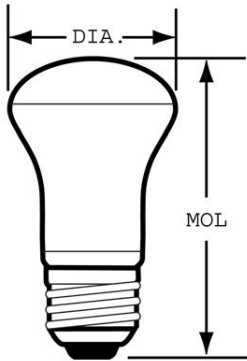

GE
Lighting

25781 - 40R16/CD

GE soft white 40 watt R16 floodlight 1-pack

- Use original GE's Soft White when you need a light without glare and harsh shadows.
- Replace ordinary light bulbs with GE Flood and Spotlight in all your track and recessed lighting fixtures.
- 2500K soft white light appearance
- Estimated yearly energy costs \$4.82 based on 3 hours per day \$0.11 per kWh
- GE soft white indoor spotlights provide warm, pleasing everyday light without harsh glares and shadows. These bulbs' funnel shape and reflective coating help direct light where it is needed better than a standard incandescent bulb
- Lasts 1.4 years based on 3 hours per day usage
- 280 lumens providing subtle, reassuring™ light
- R16 indoor floodlight with medium base for use in directional fixtures such as recessed can lighting

GENERAL CHARACTERISTICS

Lamp Type	Incandescent - Reflector
Bulb	R16
Base	Medium Screw (E26)
Filament	CC-6
Rated Life	1500.0 hrs
Bulb Material	Soft glass
Primary Application	Indoor Spotlight

PHOTOMETRIC CHARACTERISTICS

Initial Lumens	225.0
Color Temperature	2500.0 K

ELECTRICAL CHARACTERISTICS

Wattage	40.0
Voltage	120.0

DIMENSIONS

Maximum Overall Length (MOL)	3.3700 in(85.6 mm)
Bulb Diameter (DIA)	2.000 in(50.8 mm)

PRODUCT INFORMATION